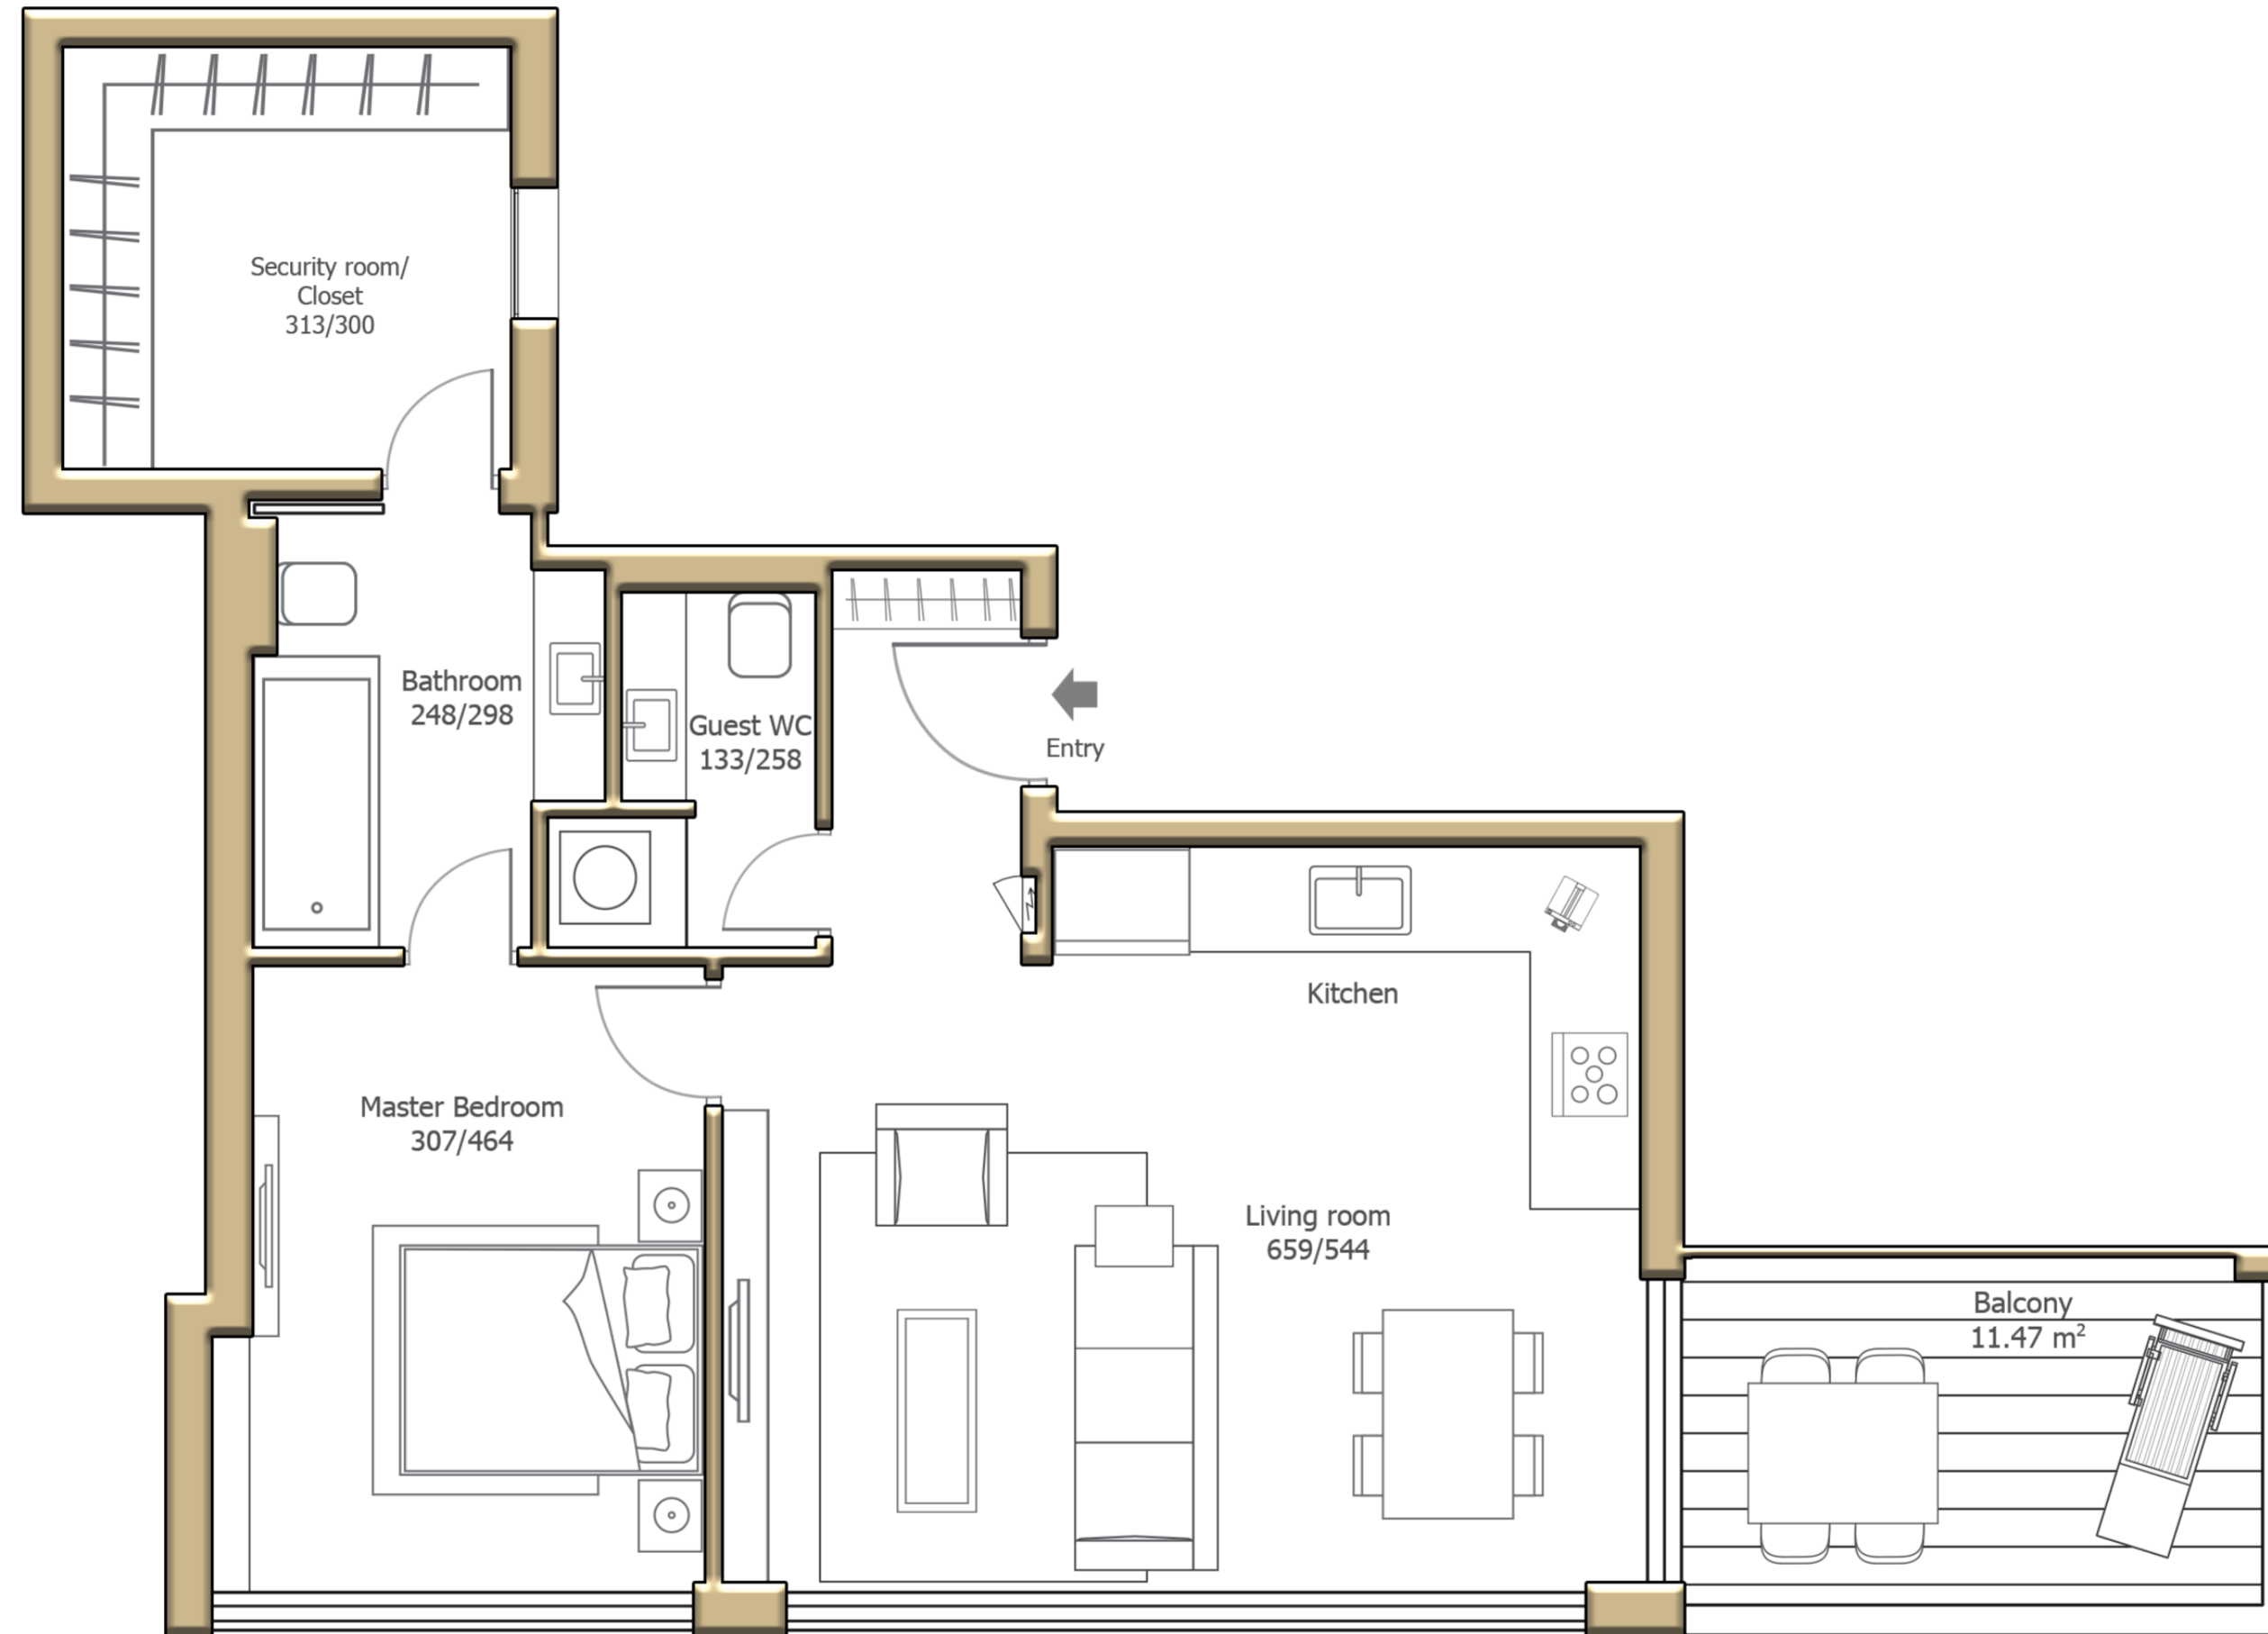

APARTMENT AREA 79 SQM
TERRACE AREA 11.47 SQM
EAST - NORTH

Port
TEL AVIV
RESIDENCE

4 Floor | Apartment #11