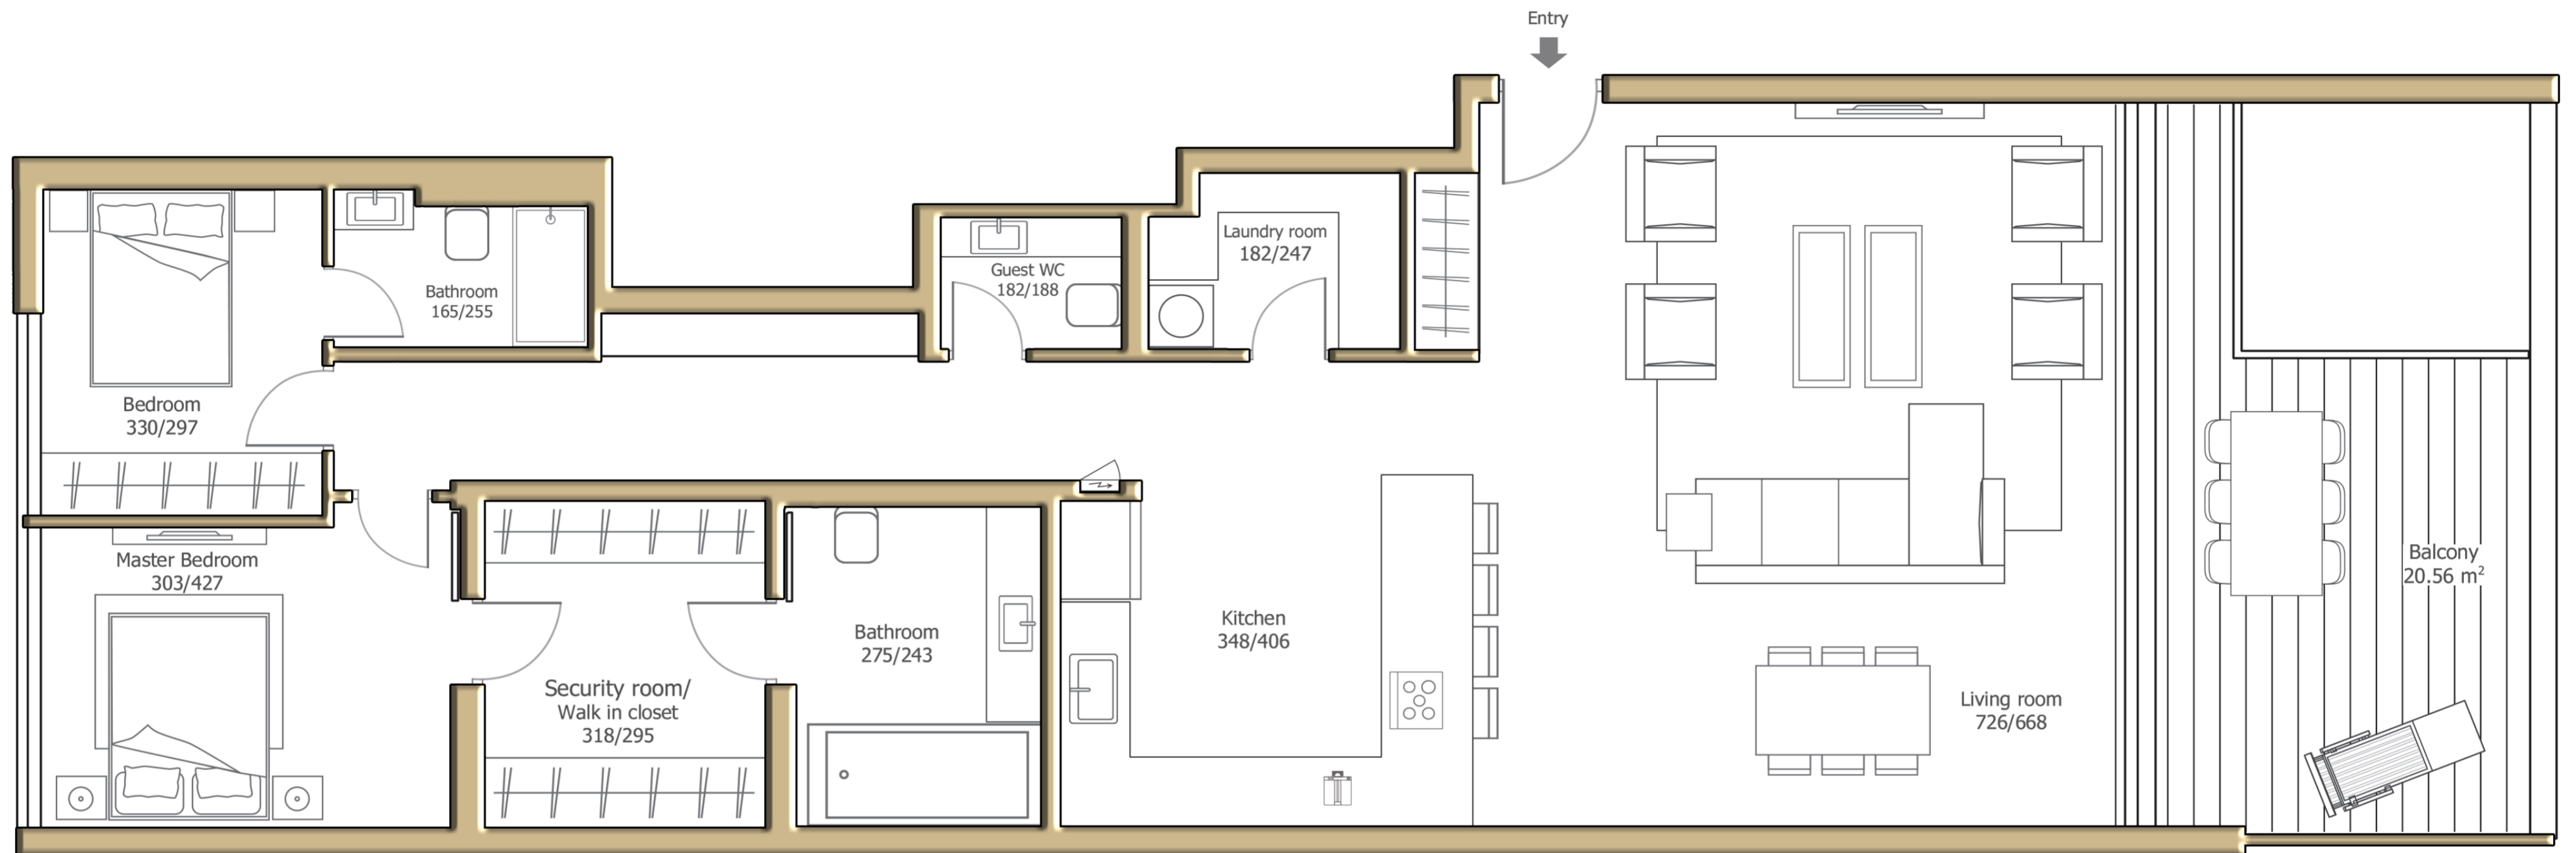

APARTMENT AREA 141.75 SQM

TERRACE AREA 20.5 SQM

WEST - EAST

Port
TEL AVIV
RESIDENCE

4 Floor | Apartment #13