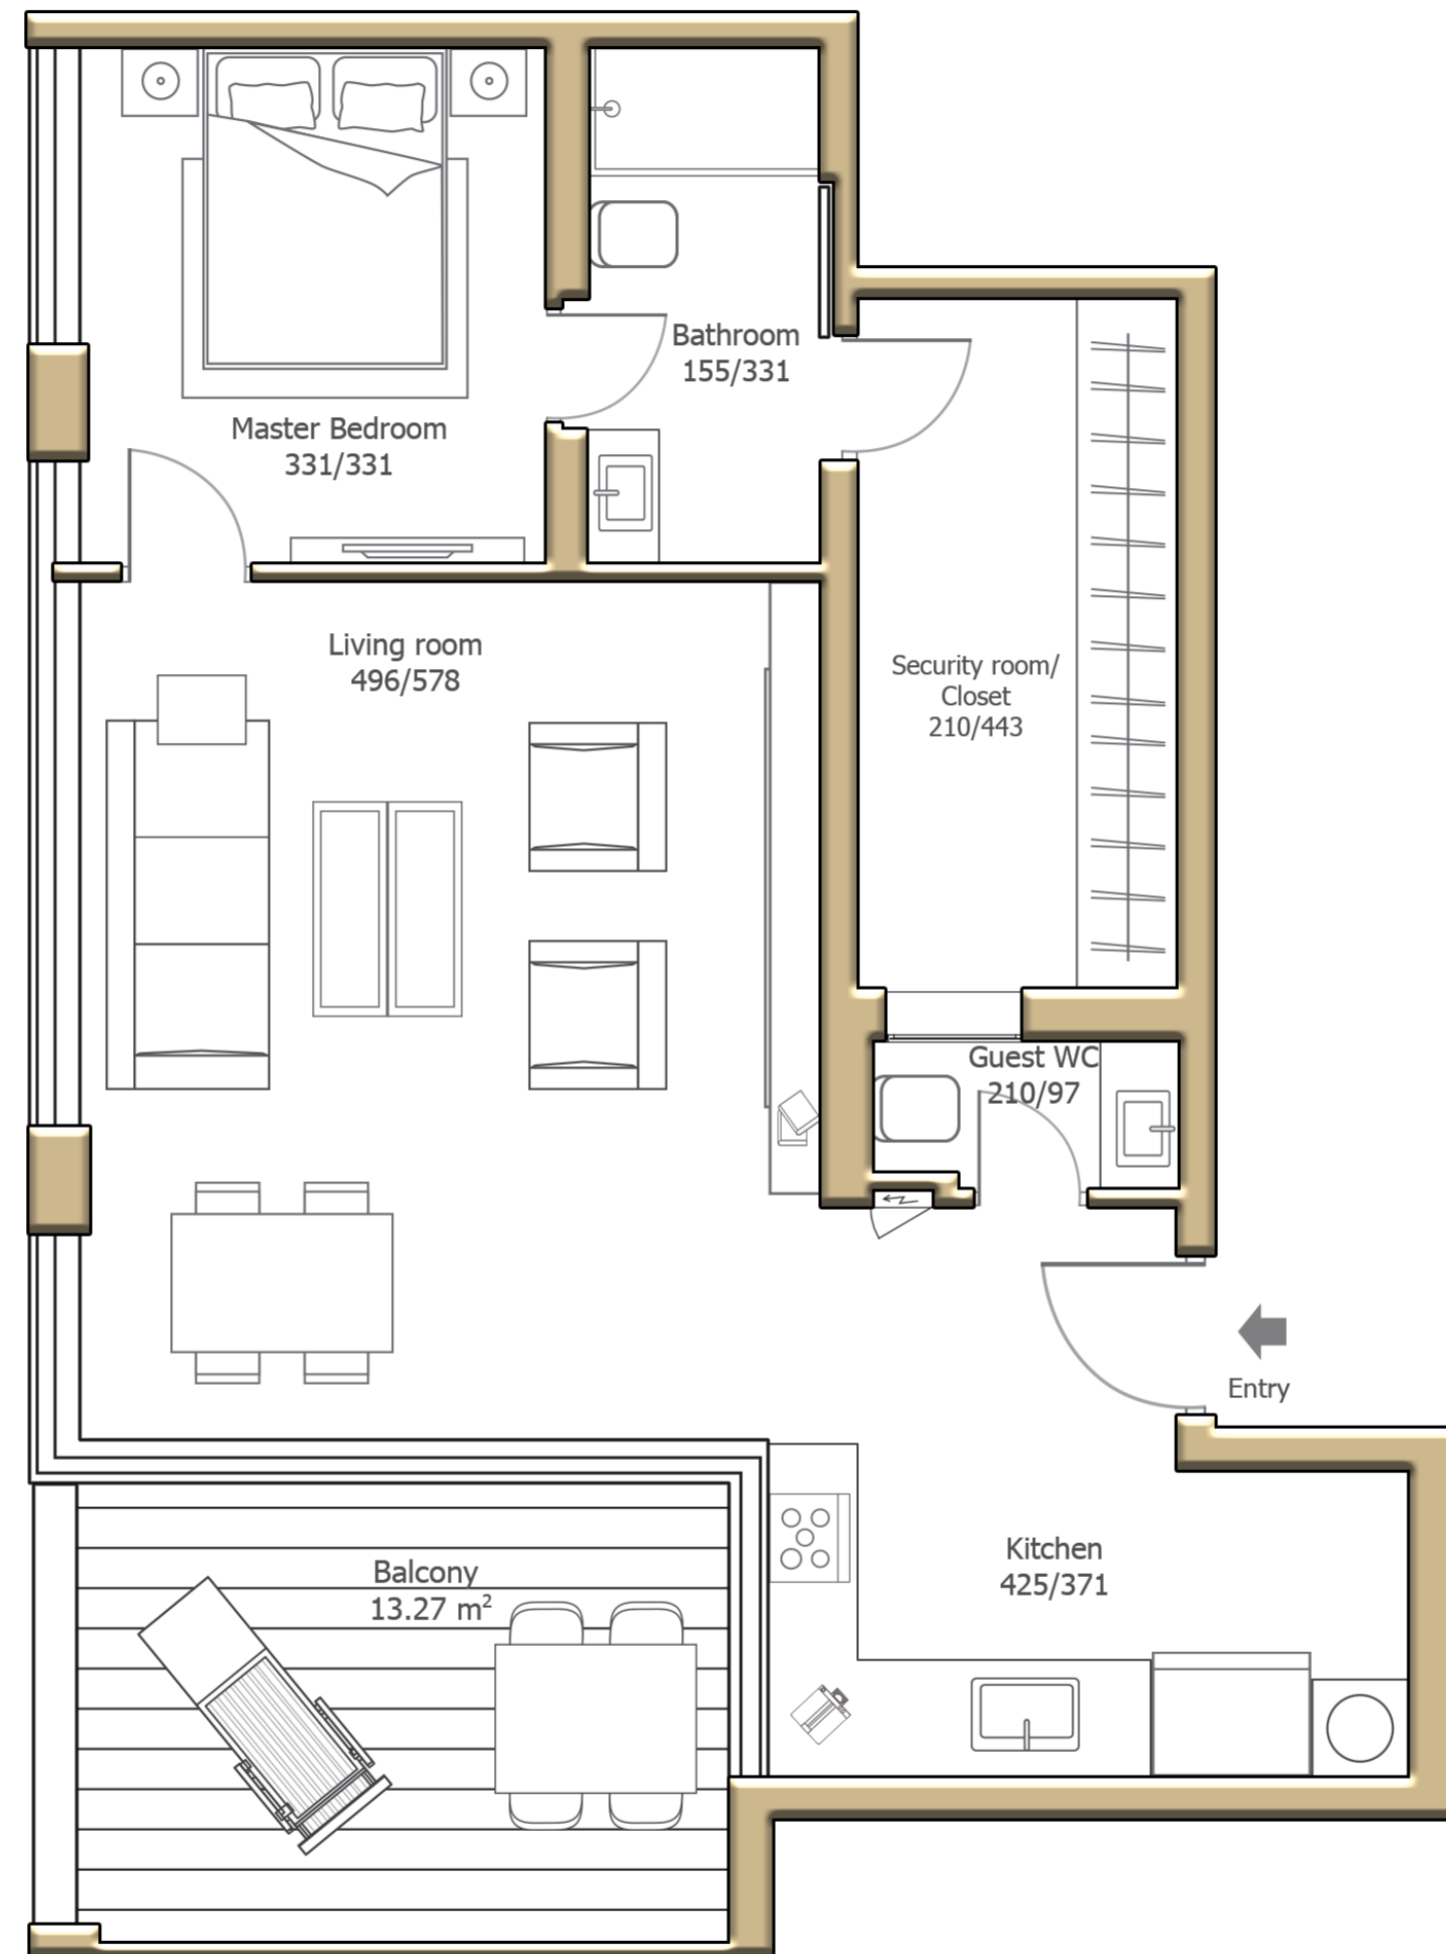

APARTMENT AREA 75.58 SQM

TERRACE AREA 13.27 SQM

EAST - SOUTH

Port

TEL AVIV
RESIDENCE

4 Floor | Apartment #15