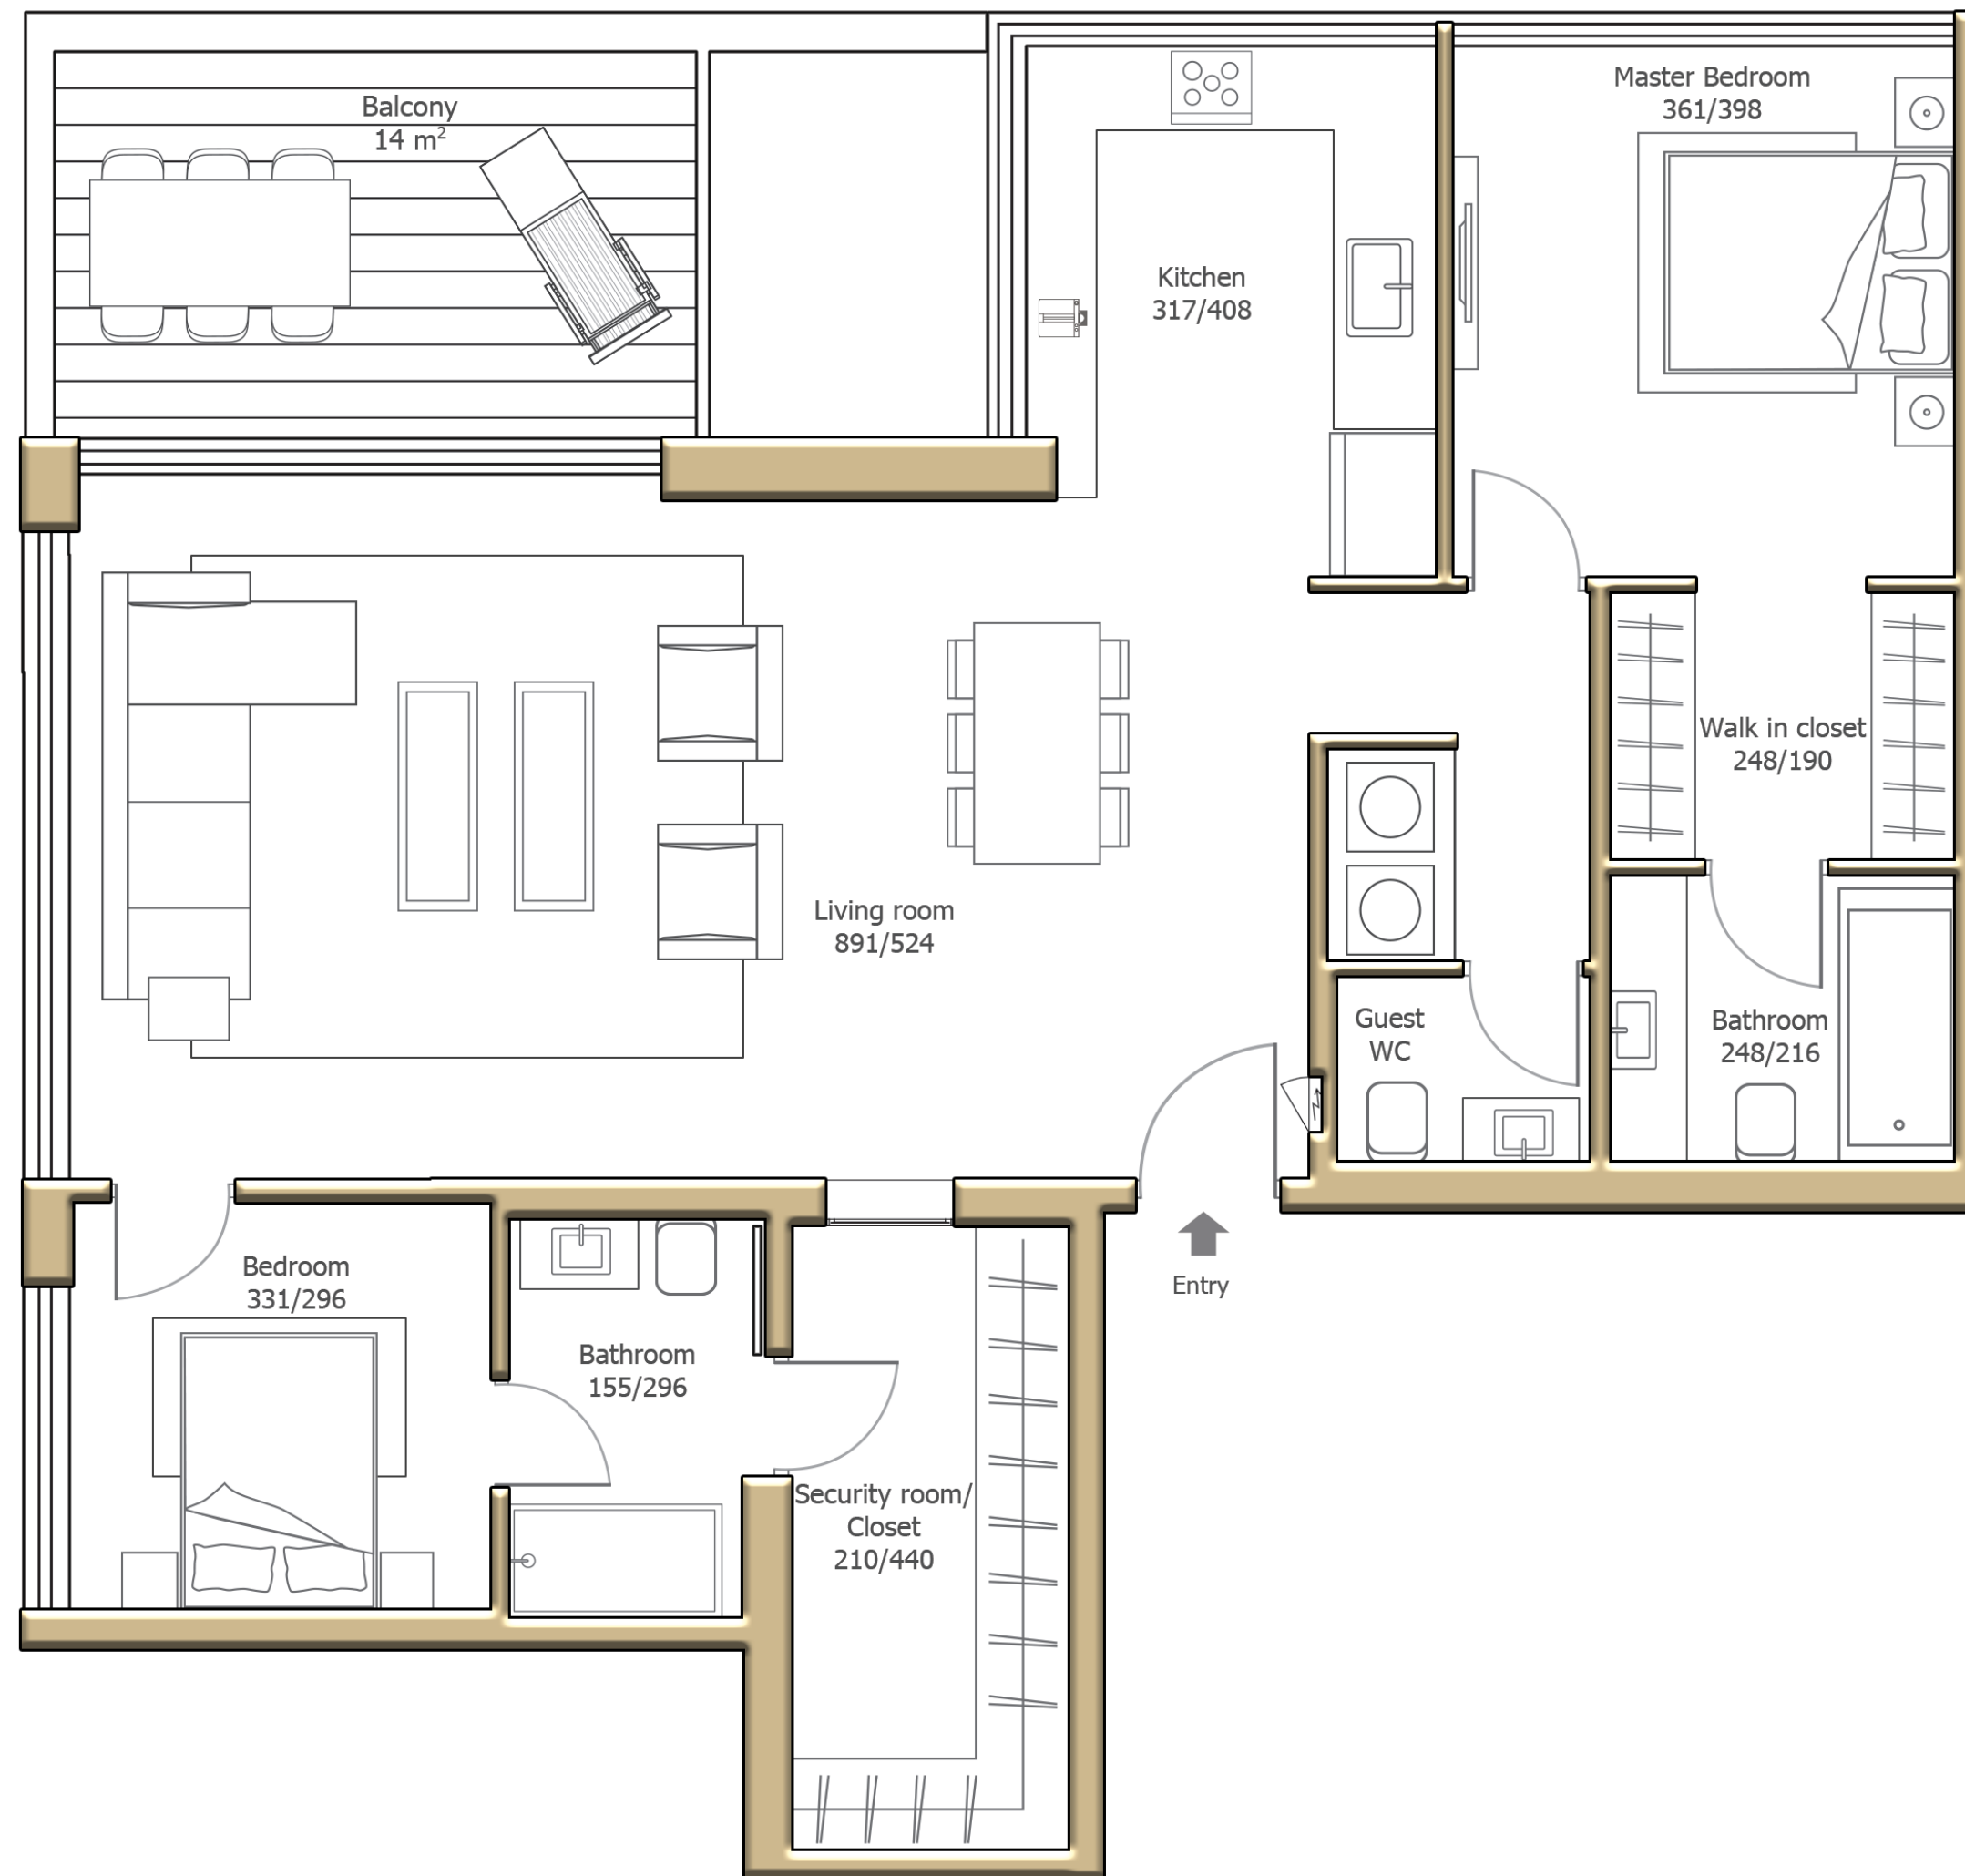

APARTMENT AREA 121.81 SQM

TERRACE AREA 14 SQM

SOUTH - WEST

Port
TEL AVIV
RESIDENCE

4 Floor | Apartment #16