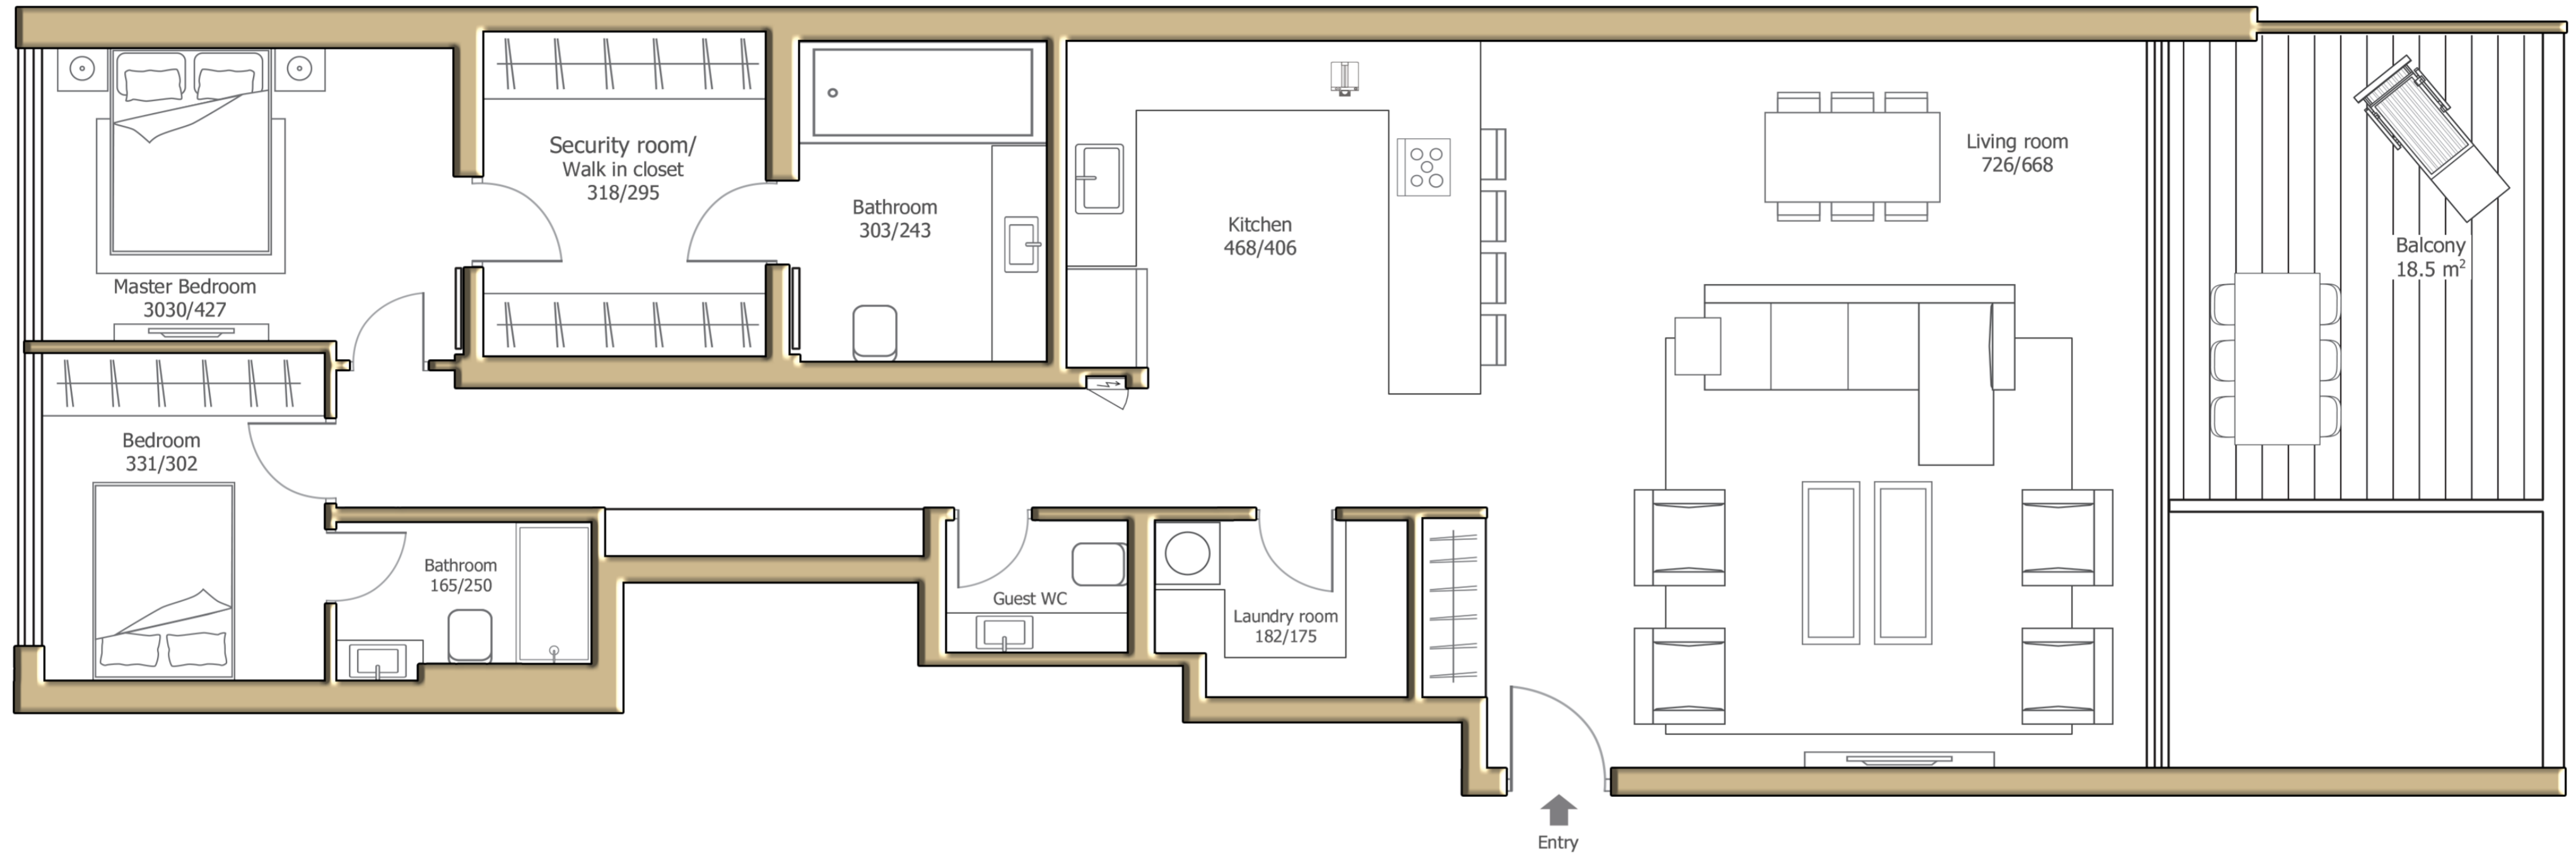

APARTMENT AREA 141.9 SQM

TERRACE AREA 18.5 SQM

WEST - EAST

**Port**  
TEL AVIV  
RESIDENCE

5 Floor | Apartment #19