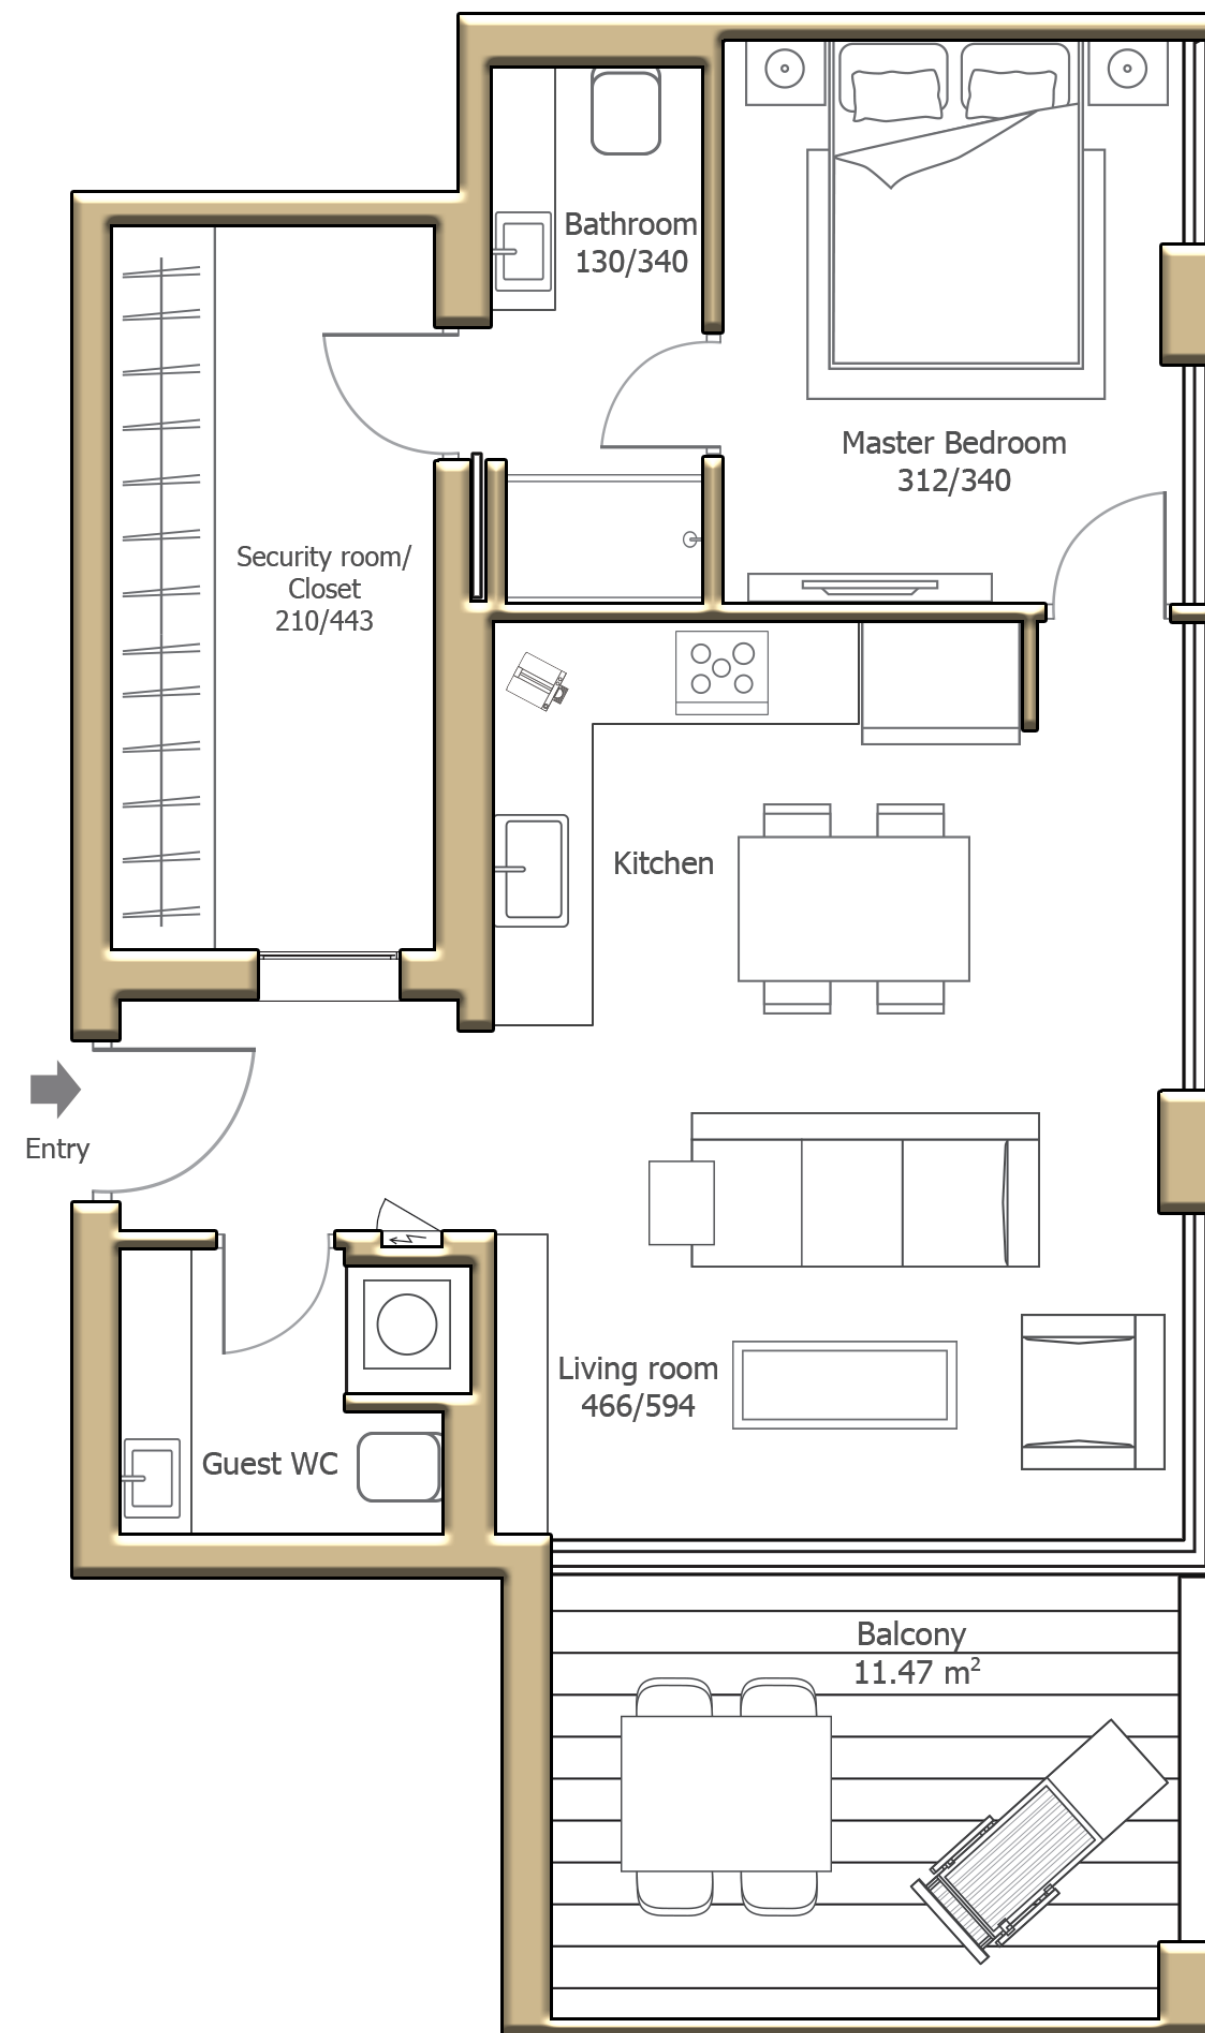

APARTMENT AREA 65.20 SQM

TERRACE AREA 11.47 SQM

NORTH - EAST

Port
TEL AVIV
RESIDENCE

3 Floor | Apartment #2