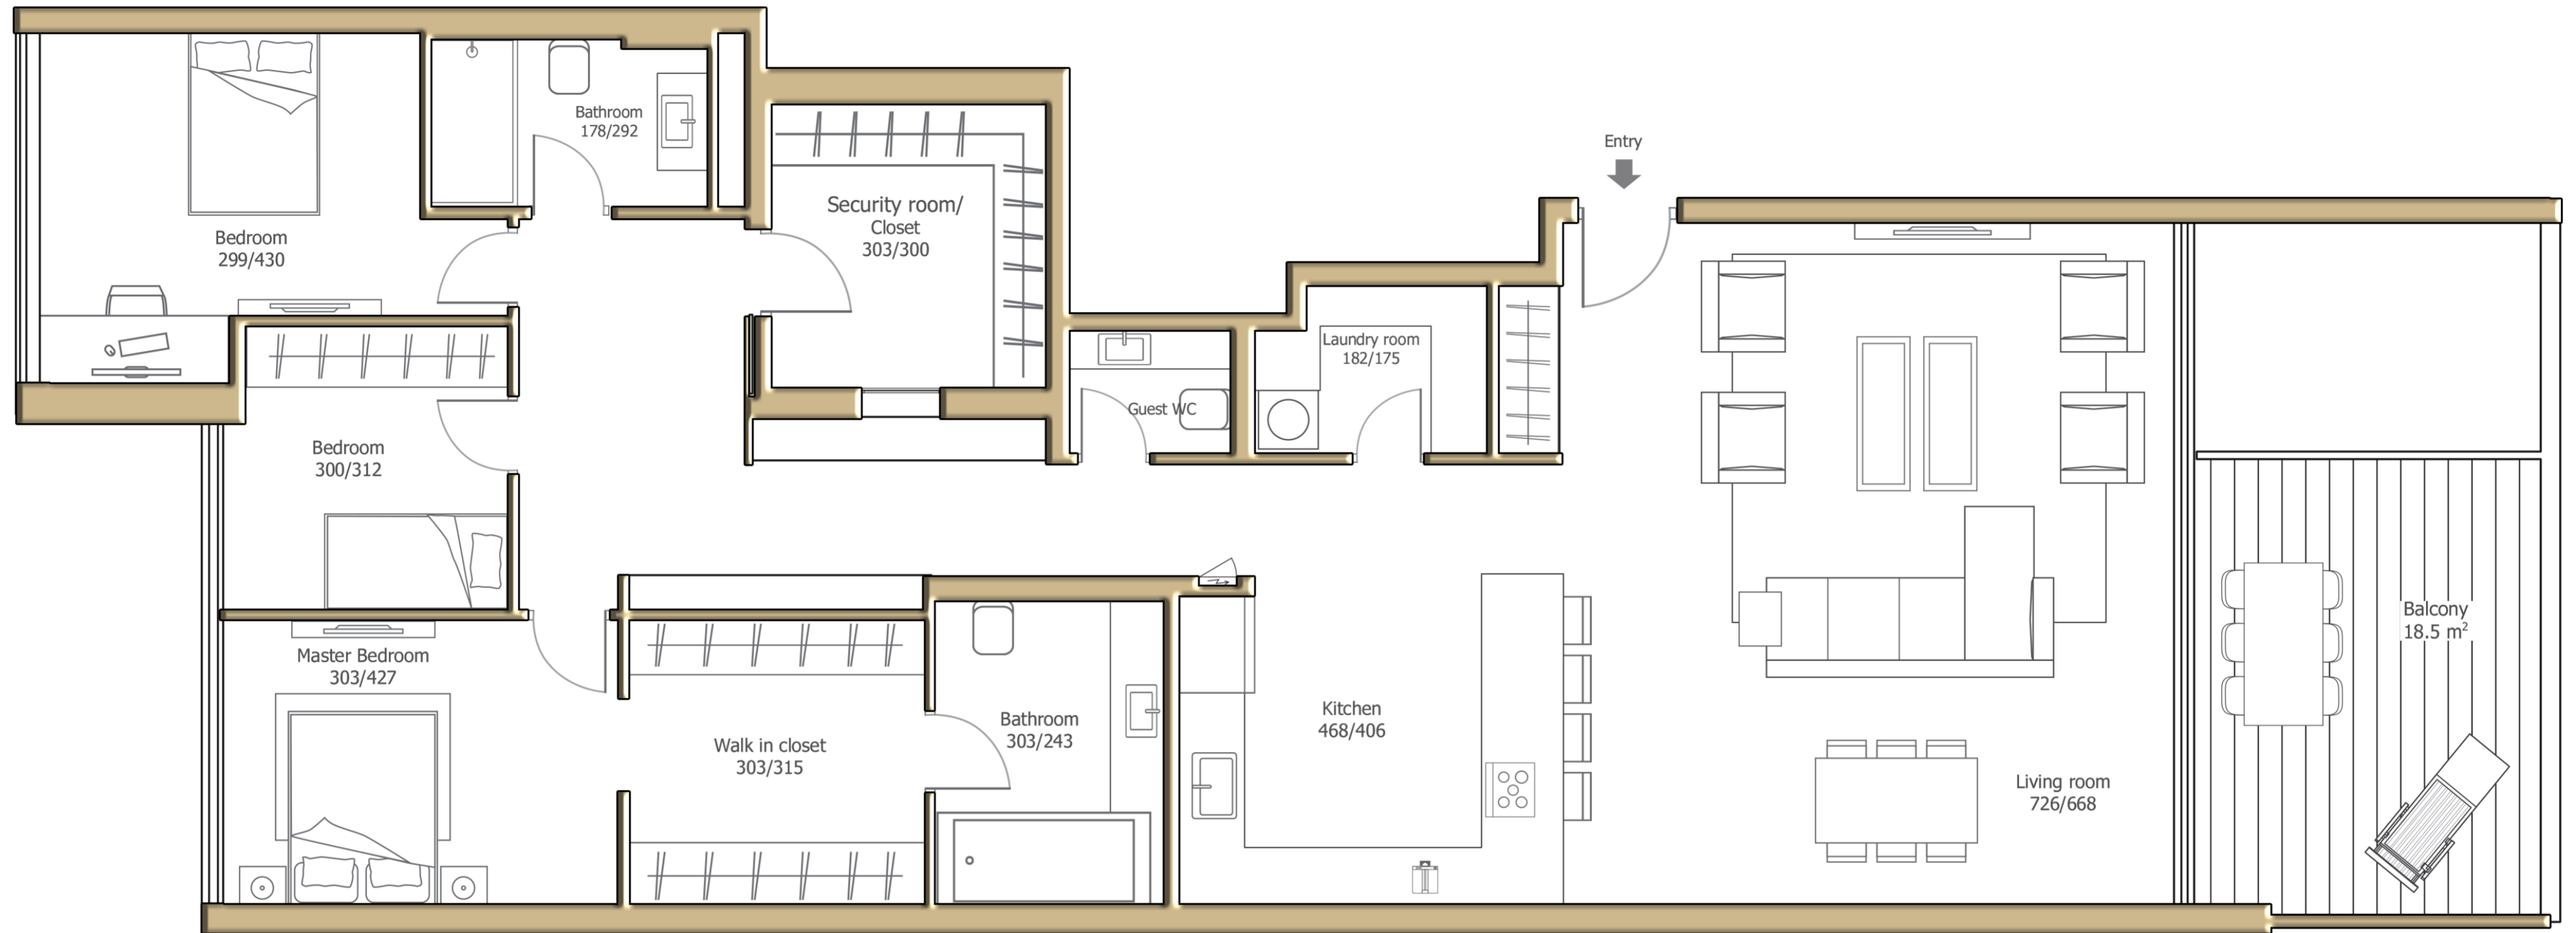

APARTMENT AREA 177.6 SQM

TERRACE AREA 18.5 SQM

WEST - EAST

Port
TEL AVIV
RESIDENCE

5 Floor | Apartment #20