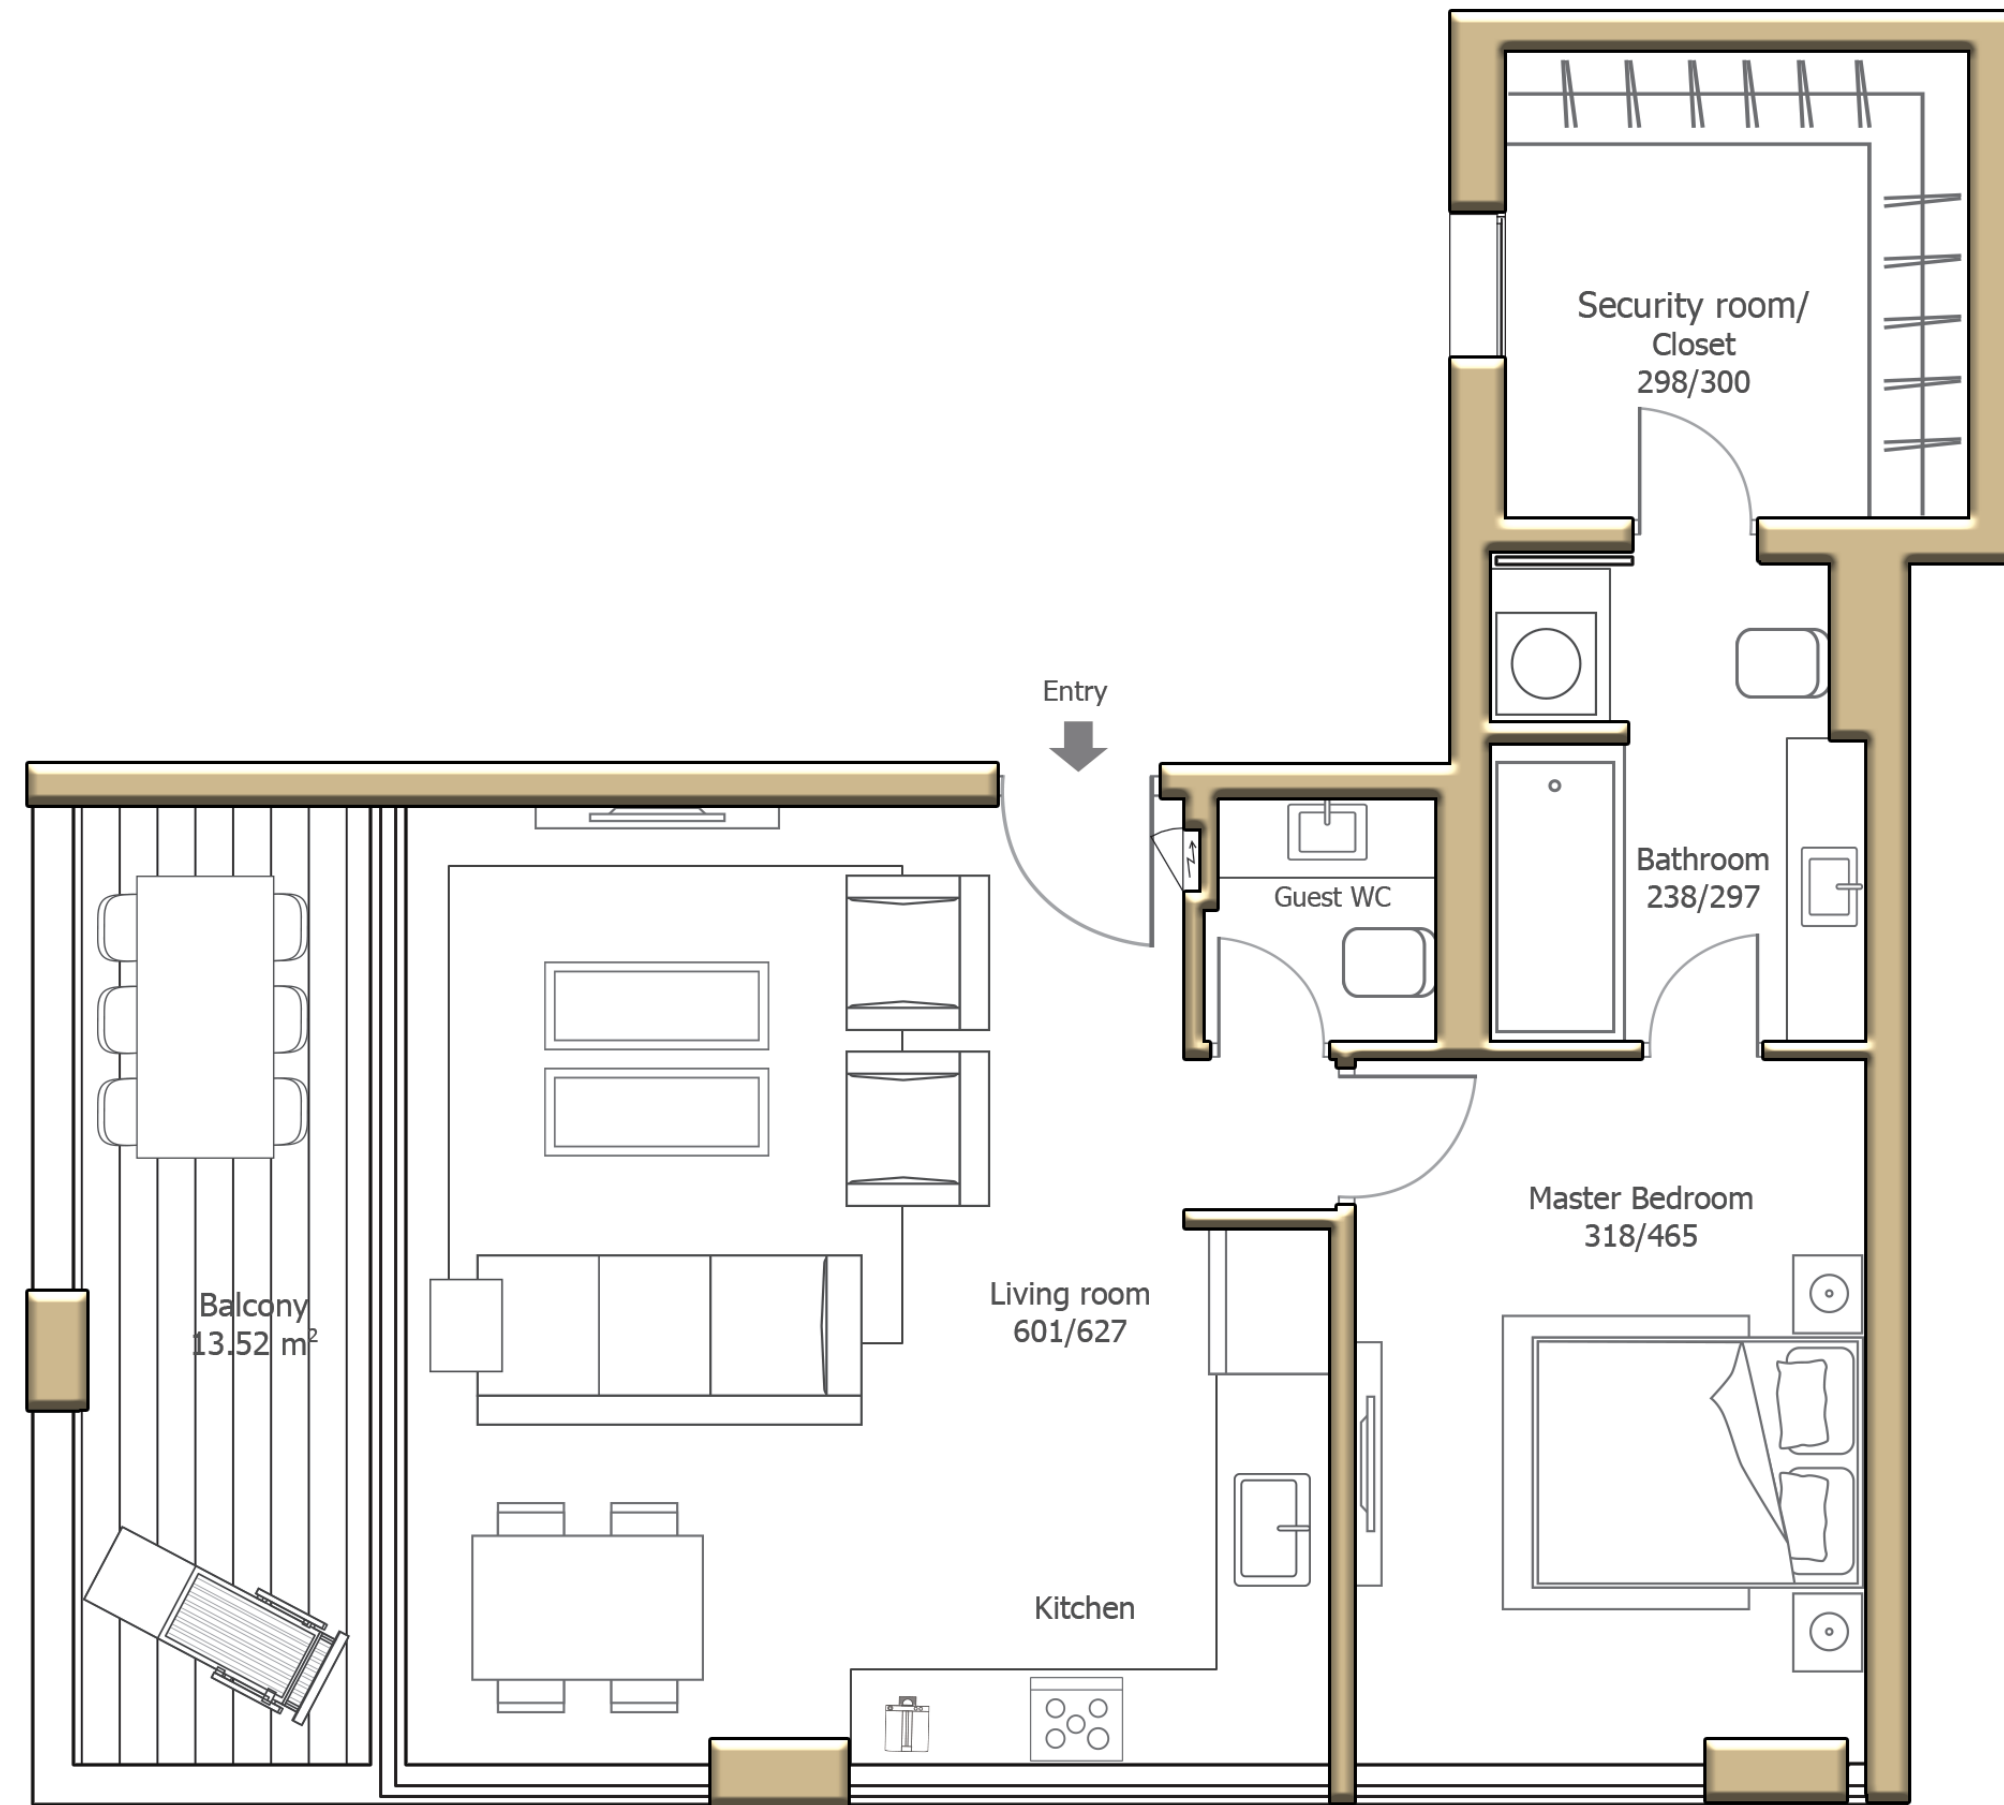

APARTMENT AREA 75.66 SQM
TERRACE AREA 13.52 SQM
EAST - SOUTH

Port
TEL AVIV
RESIDENCE

5 Floor | Apartment #21