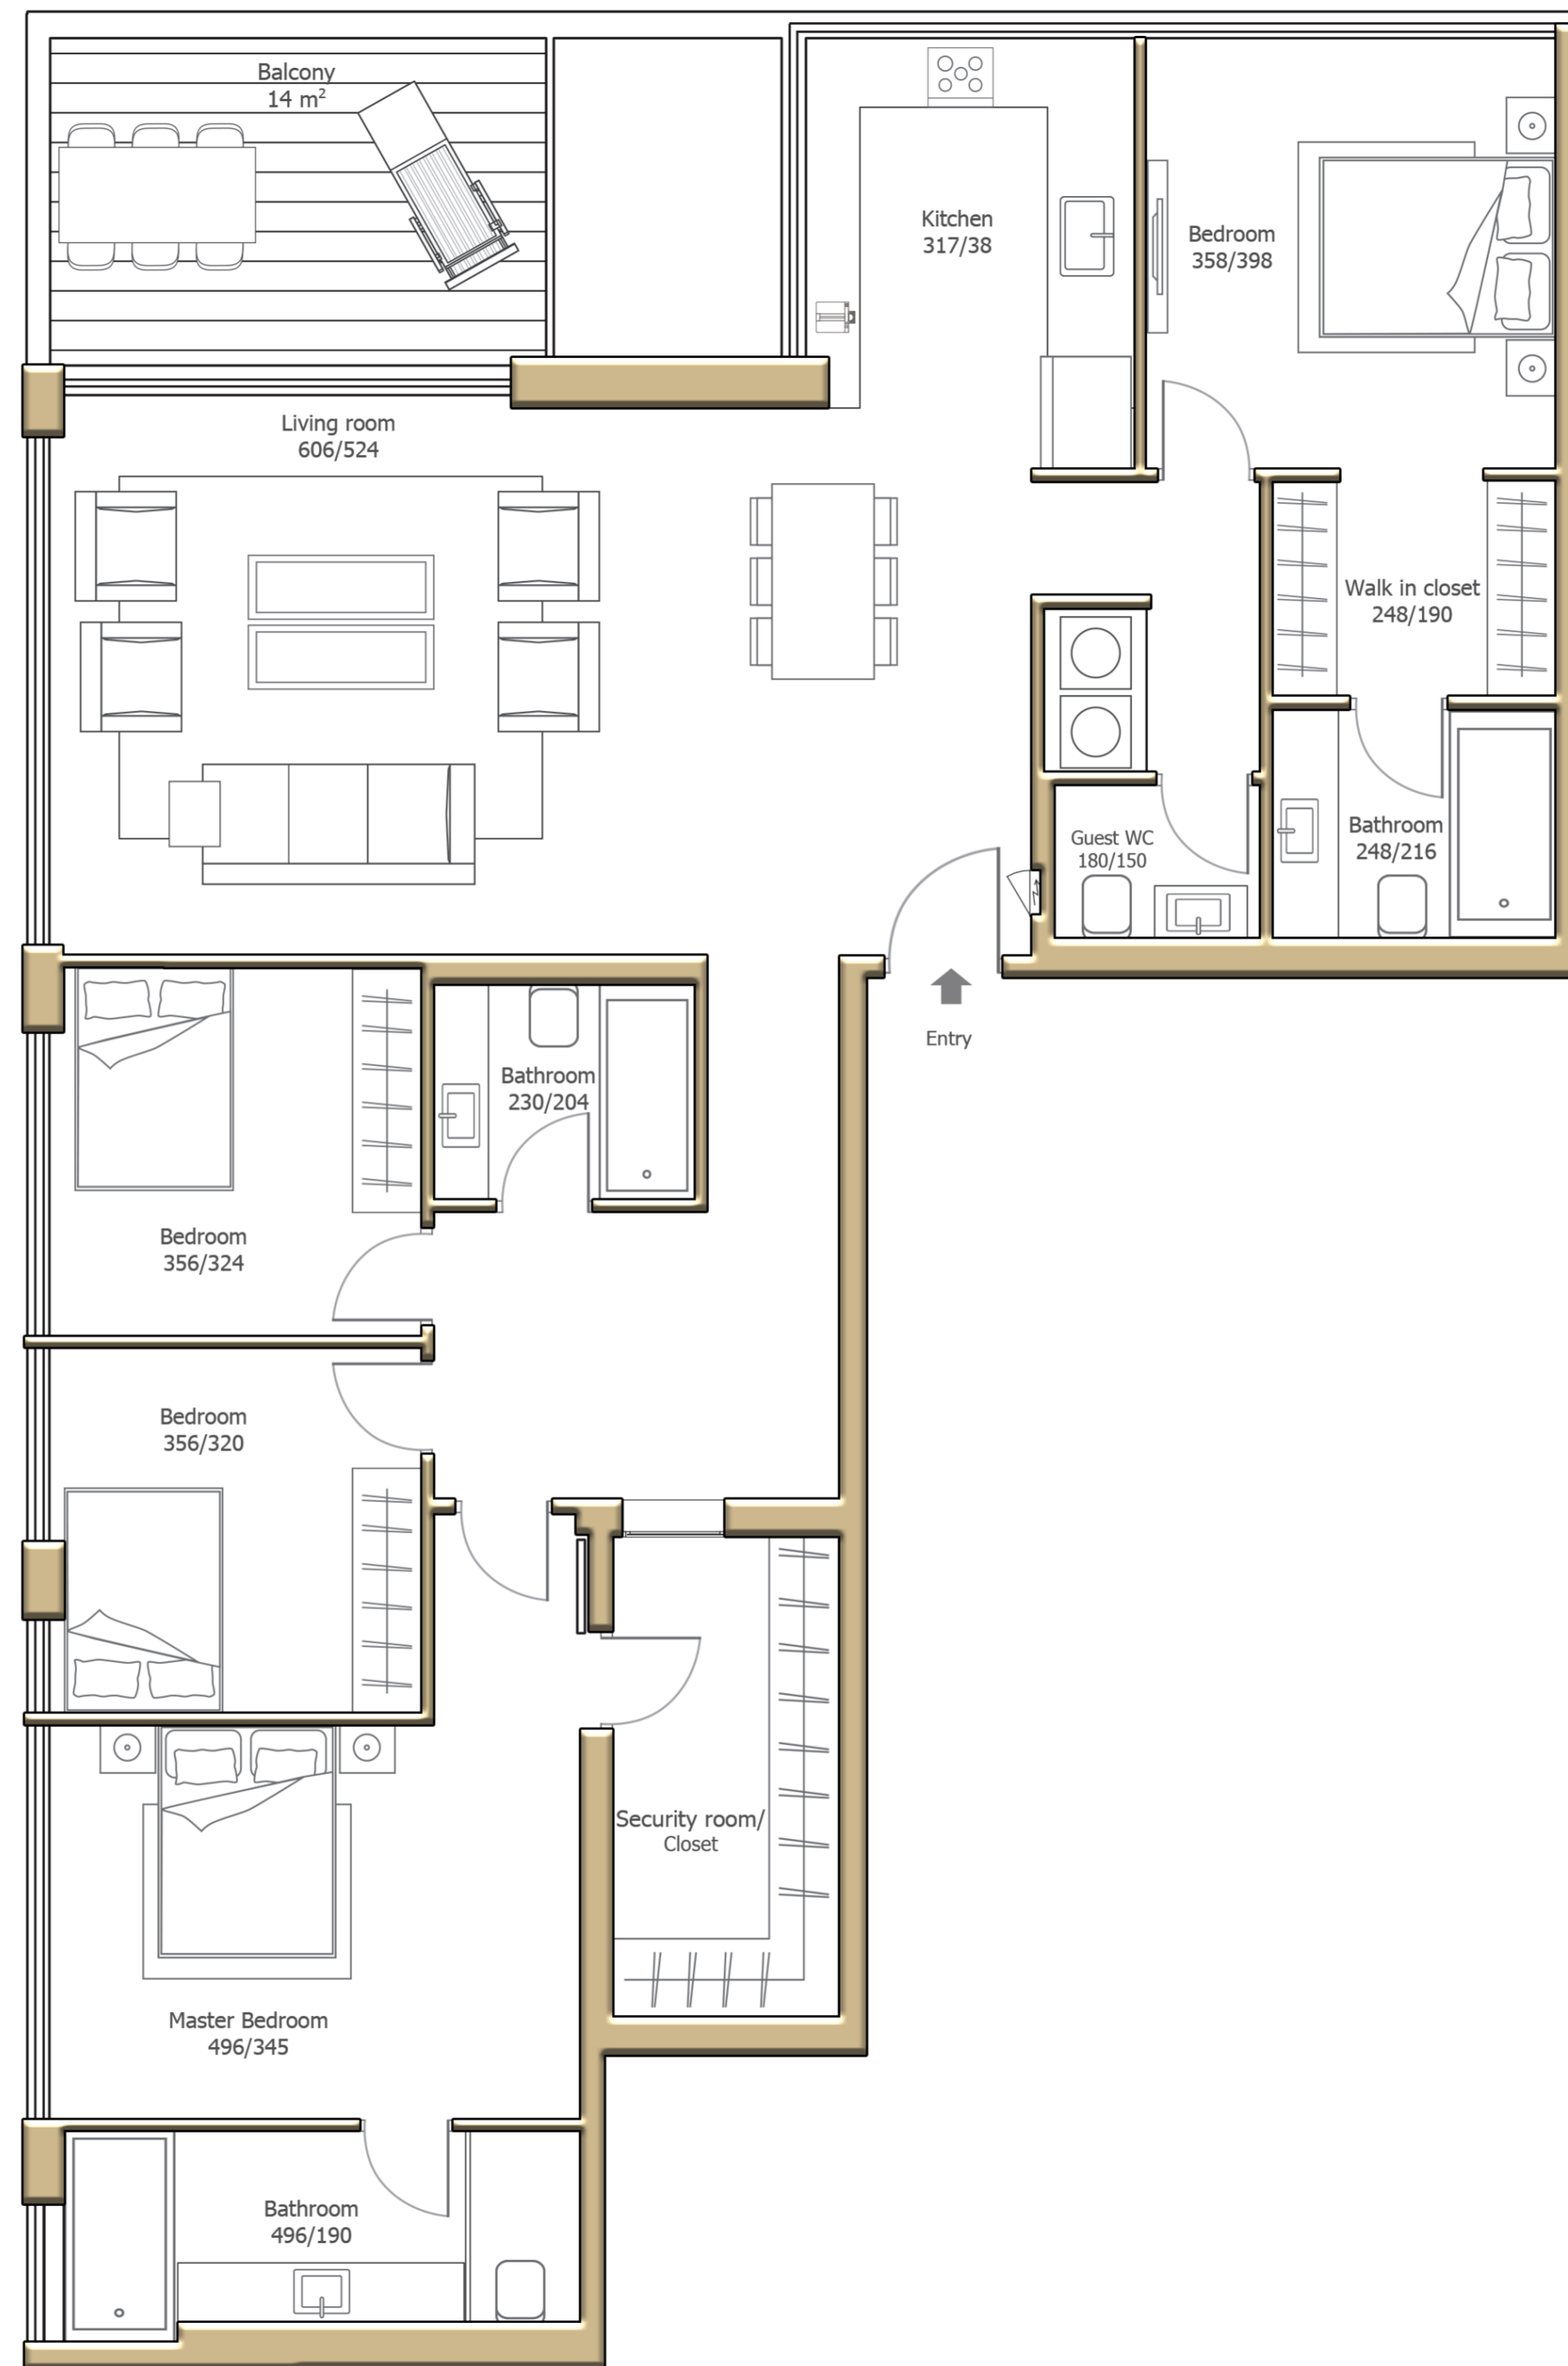

APARTMENT AREA 180 SQM
TERRACE AREA 14 SQM
SOUTH - WEST

Port

TEL AVIV
RESIDENCE

5 Floor | Apartment #22