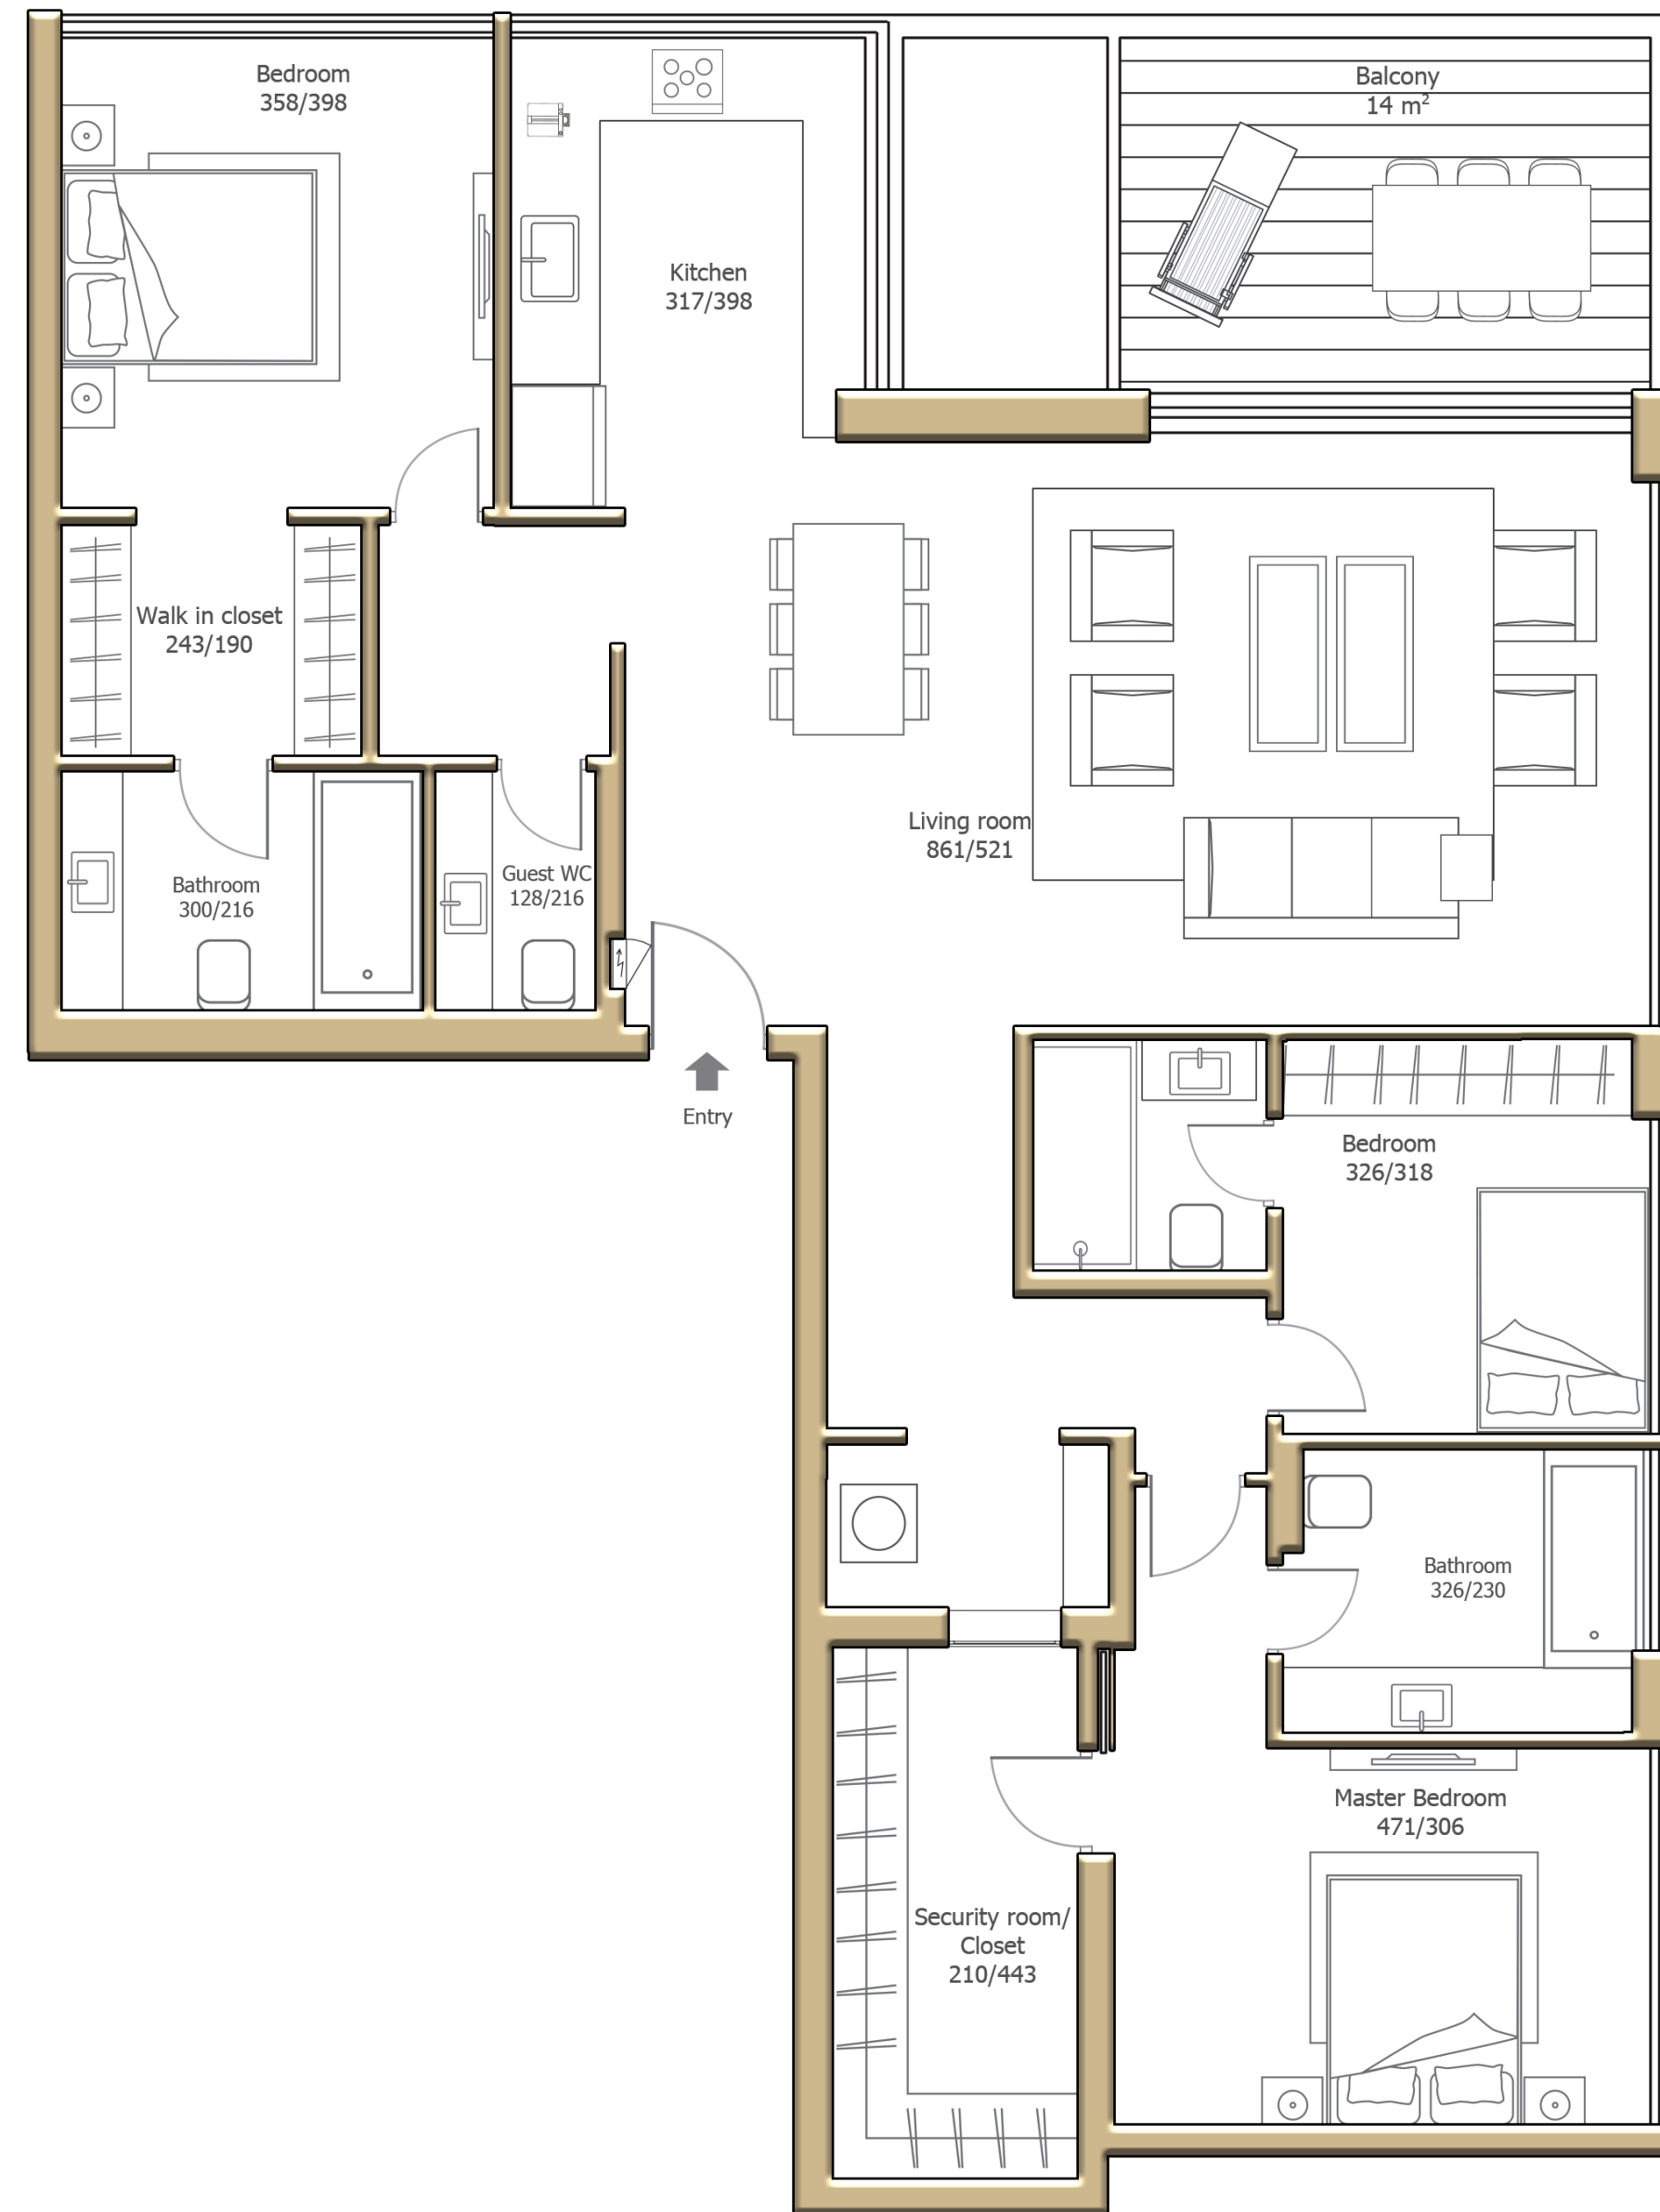

APARTMENT AREA 158.2 SQM

TERRACE AREA 14 SQM

NORTH - EAST

**Port**  
TEL AVIV  
RESIDENCE

6 Floor | Apartment #23