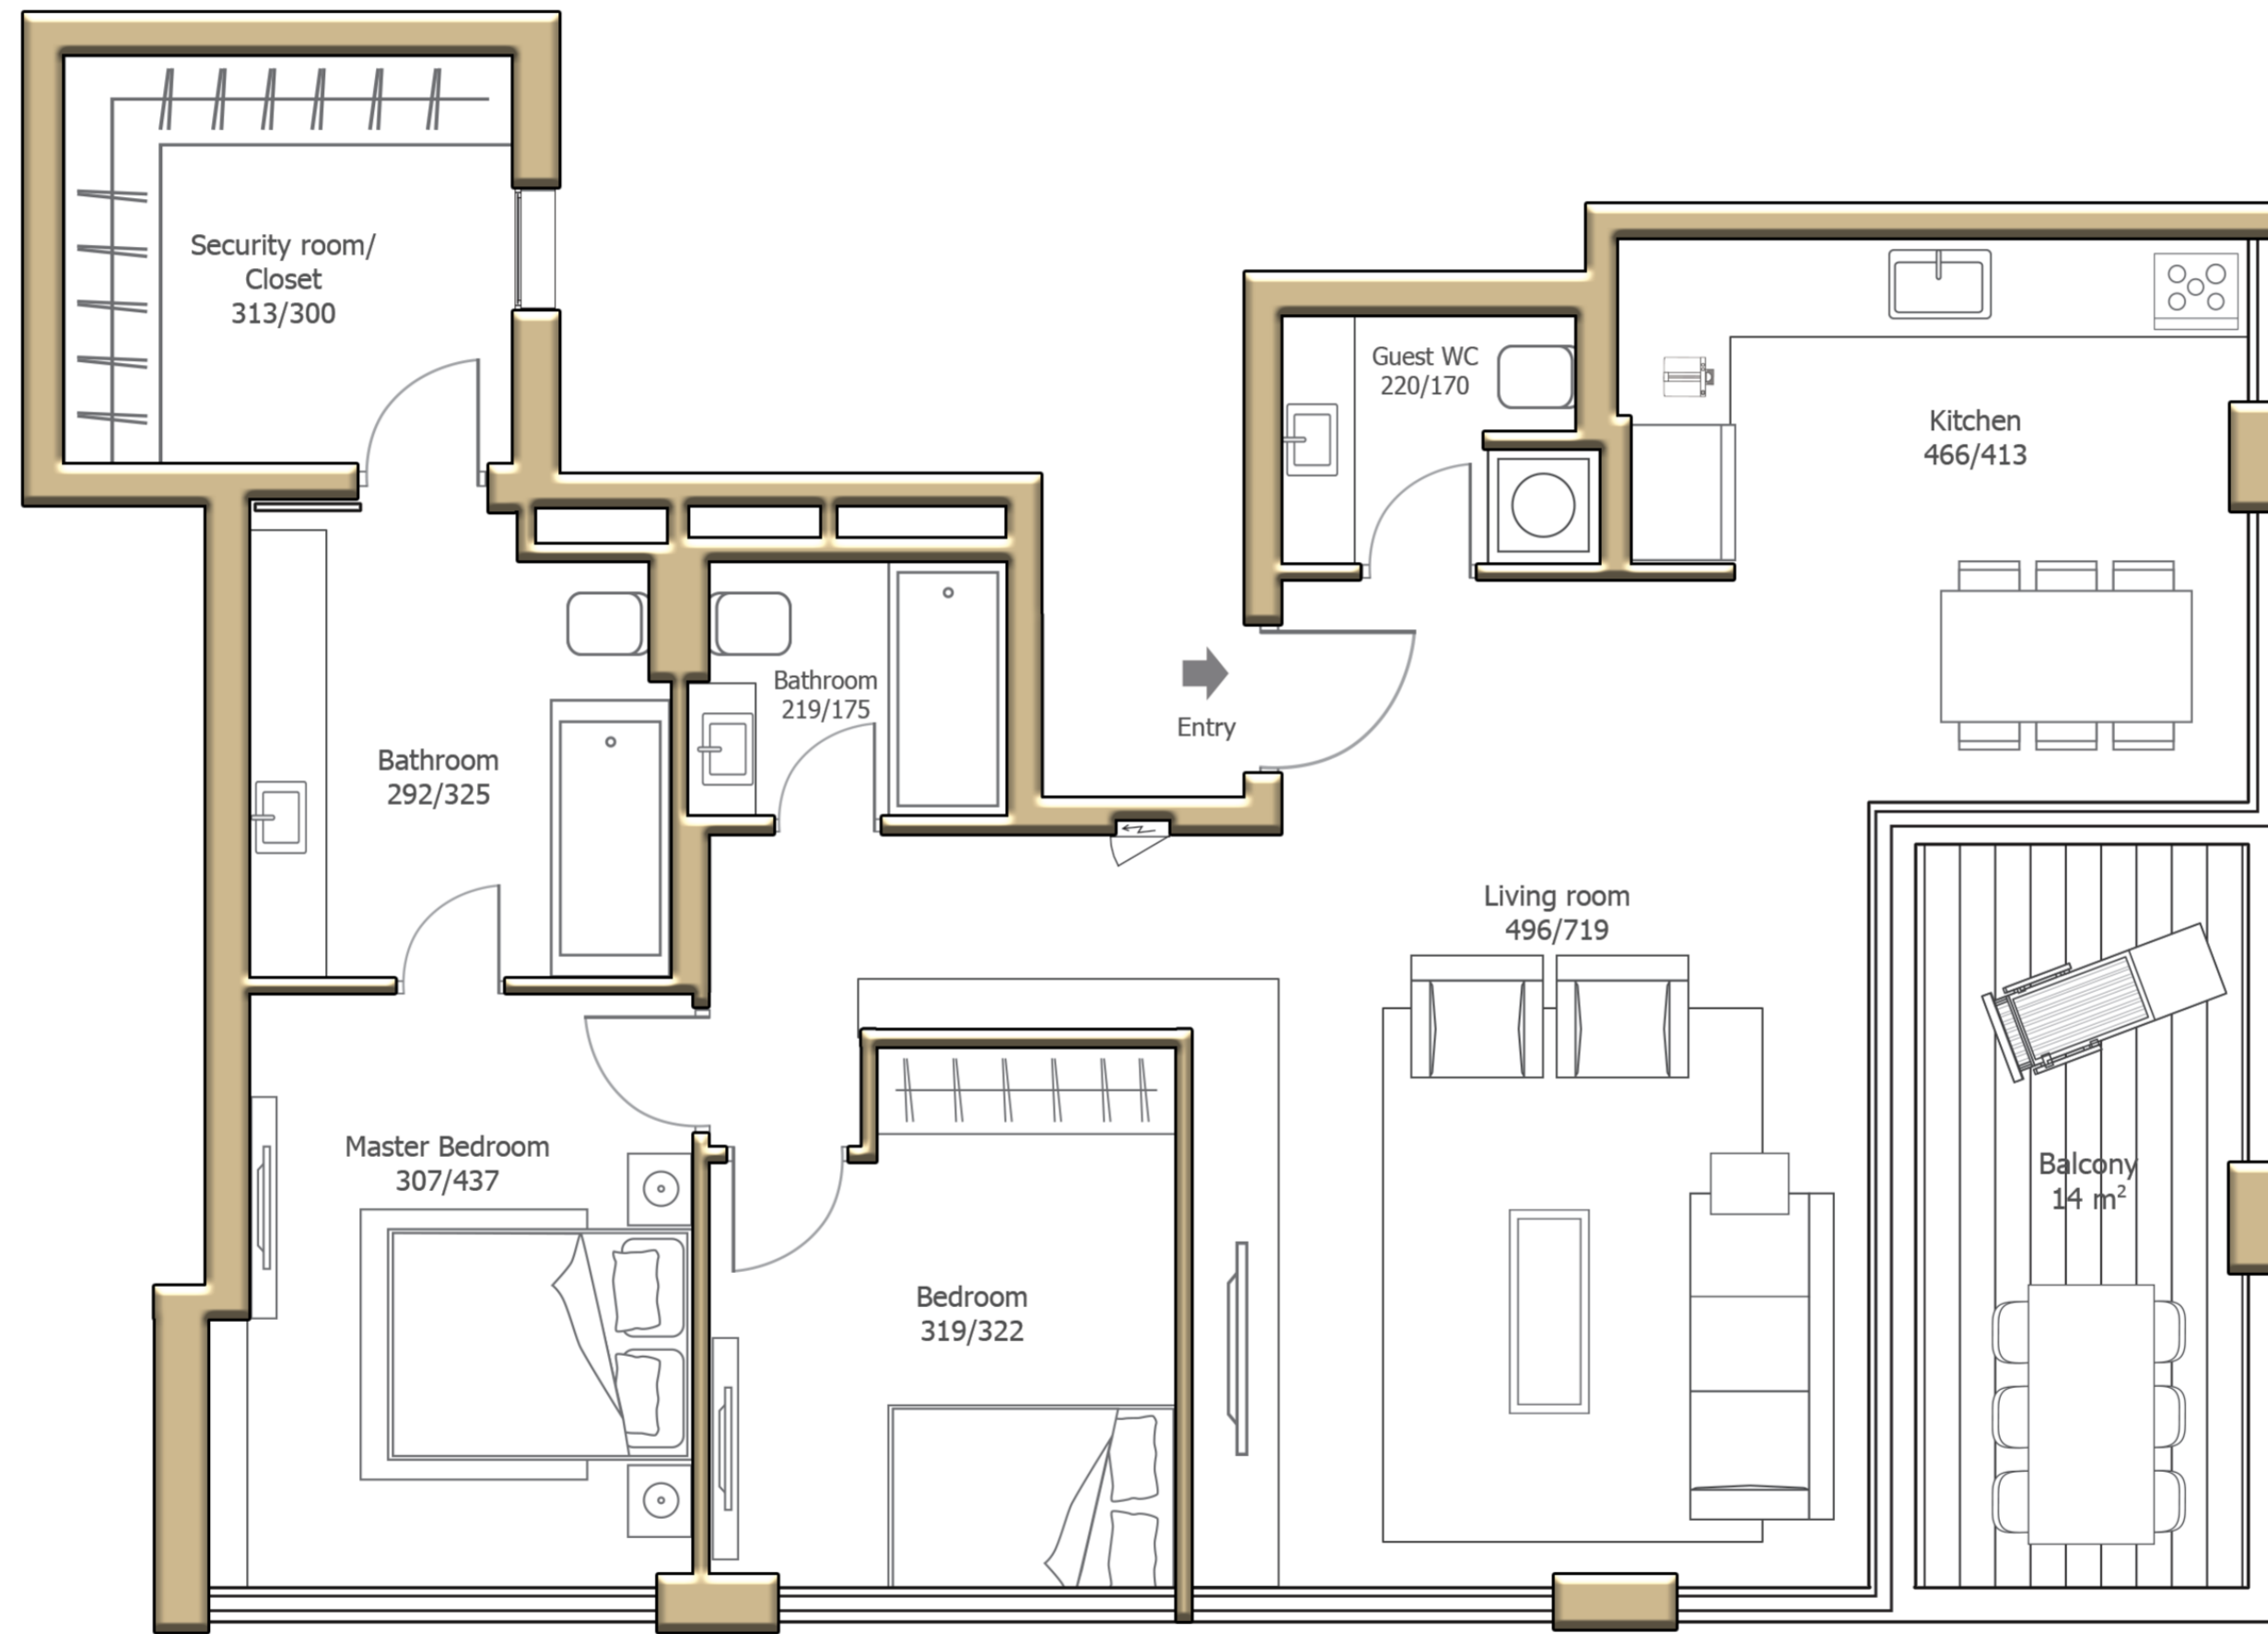

APARTMENT AREA 116.53 SQM

TERRACE AREA 14 SQM

NORTH - EAST

Port

TEL AVIV
RESIDENCE

6 Floor | Apartment #24