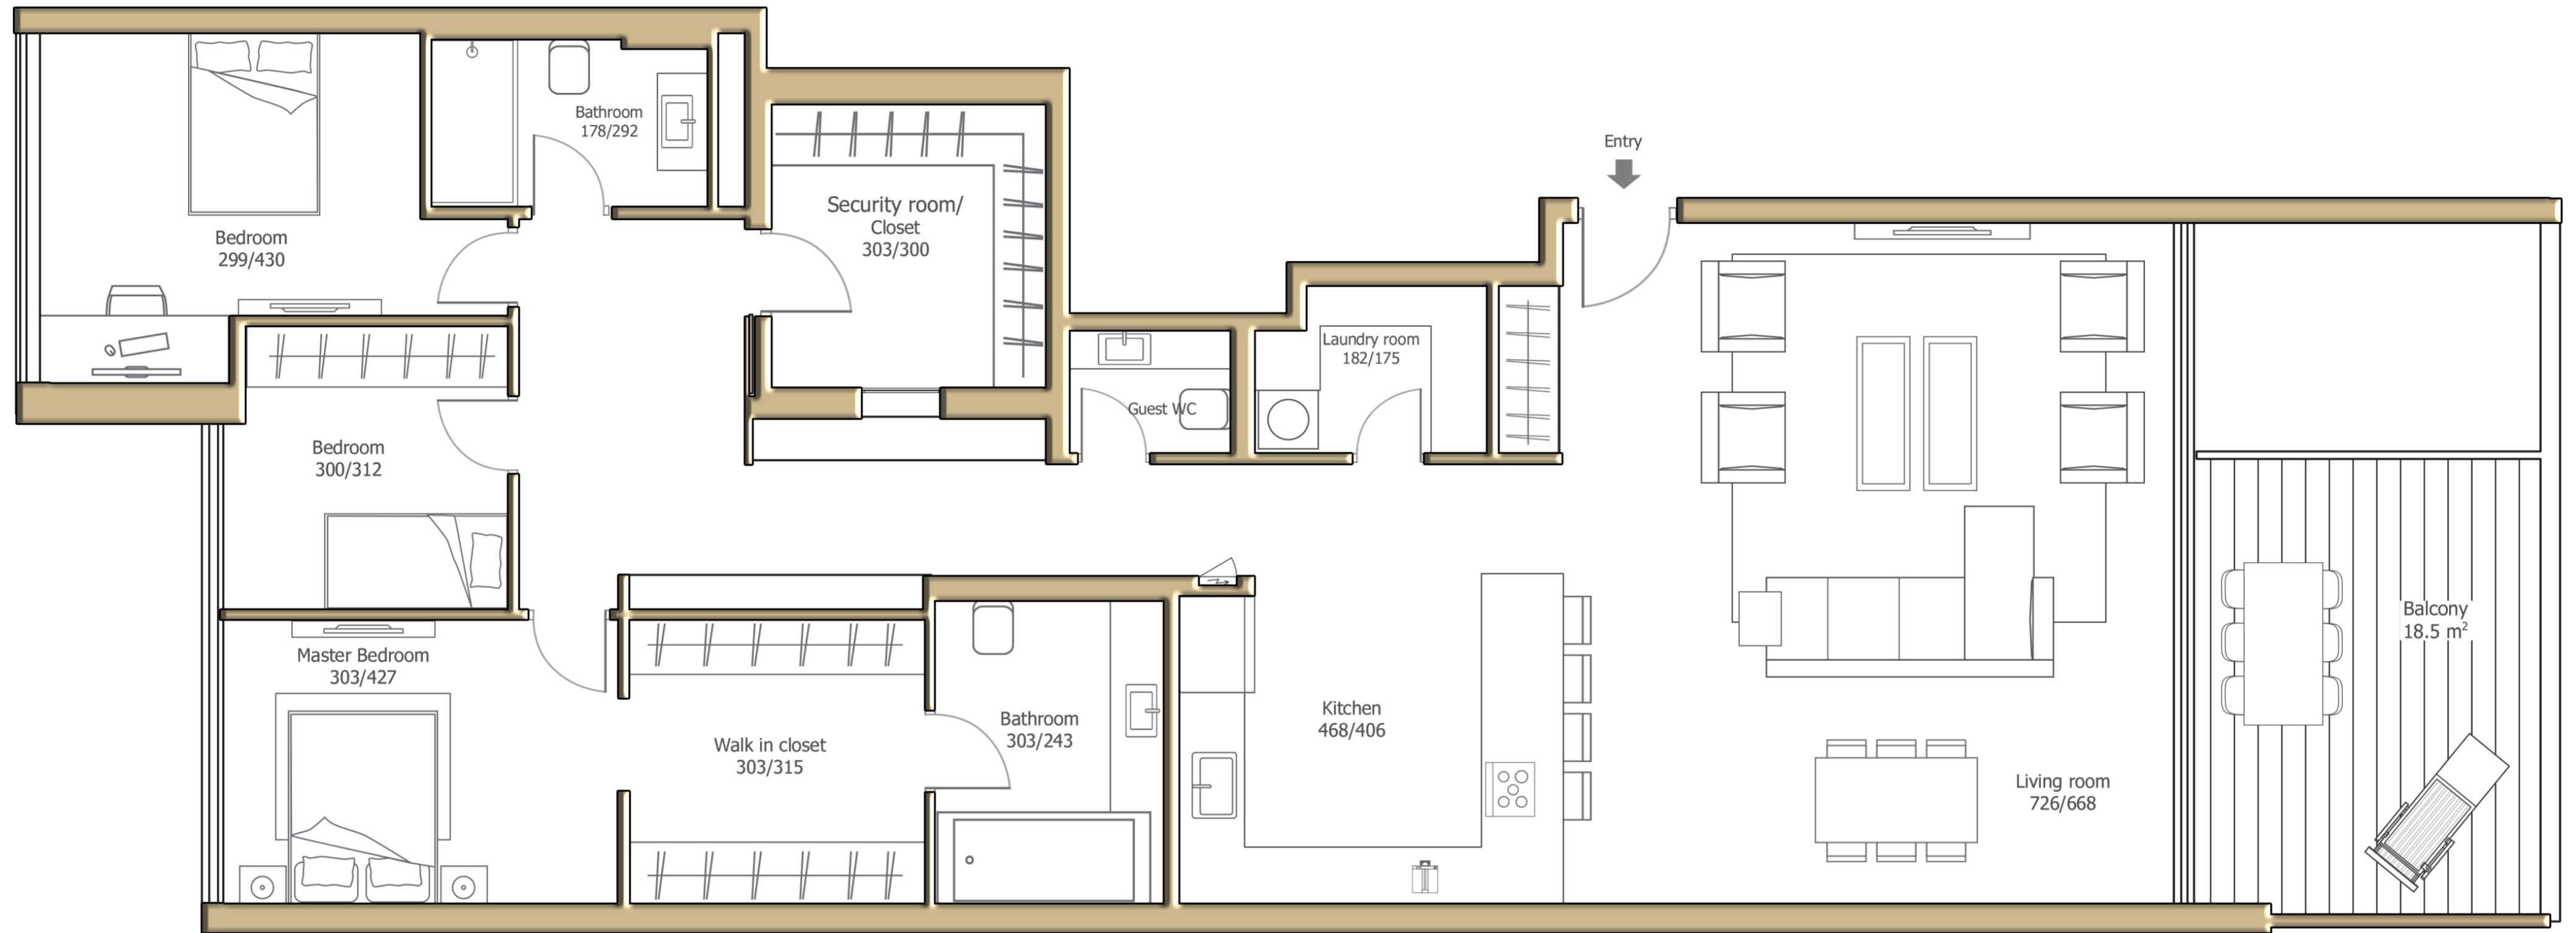

APARTMENT AREA 177.6 SQM

TERRACE AREA 18.5 SQM

WEST - EAST

Port

TEL AVIV RESIDENCE 6 Floor | Apartment #26