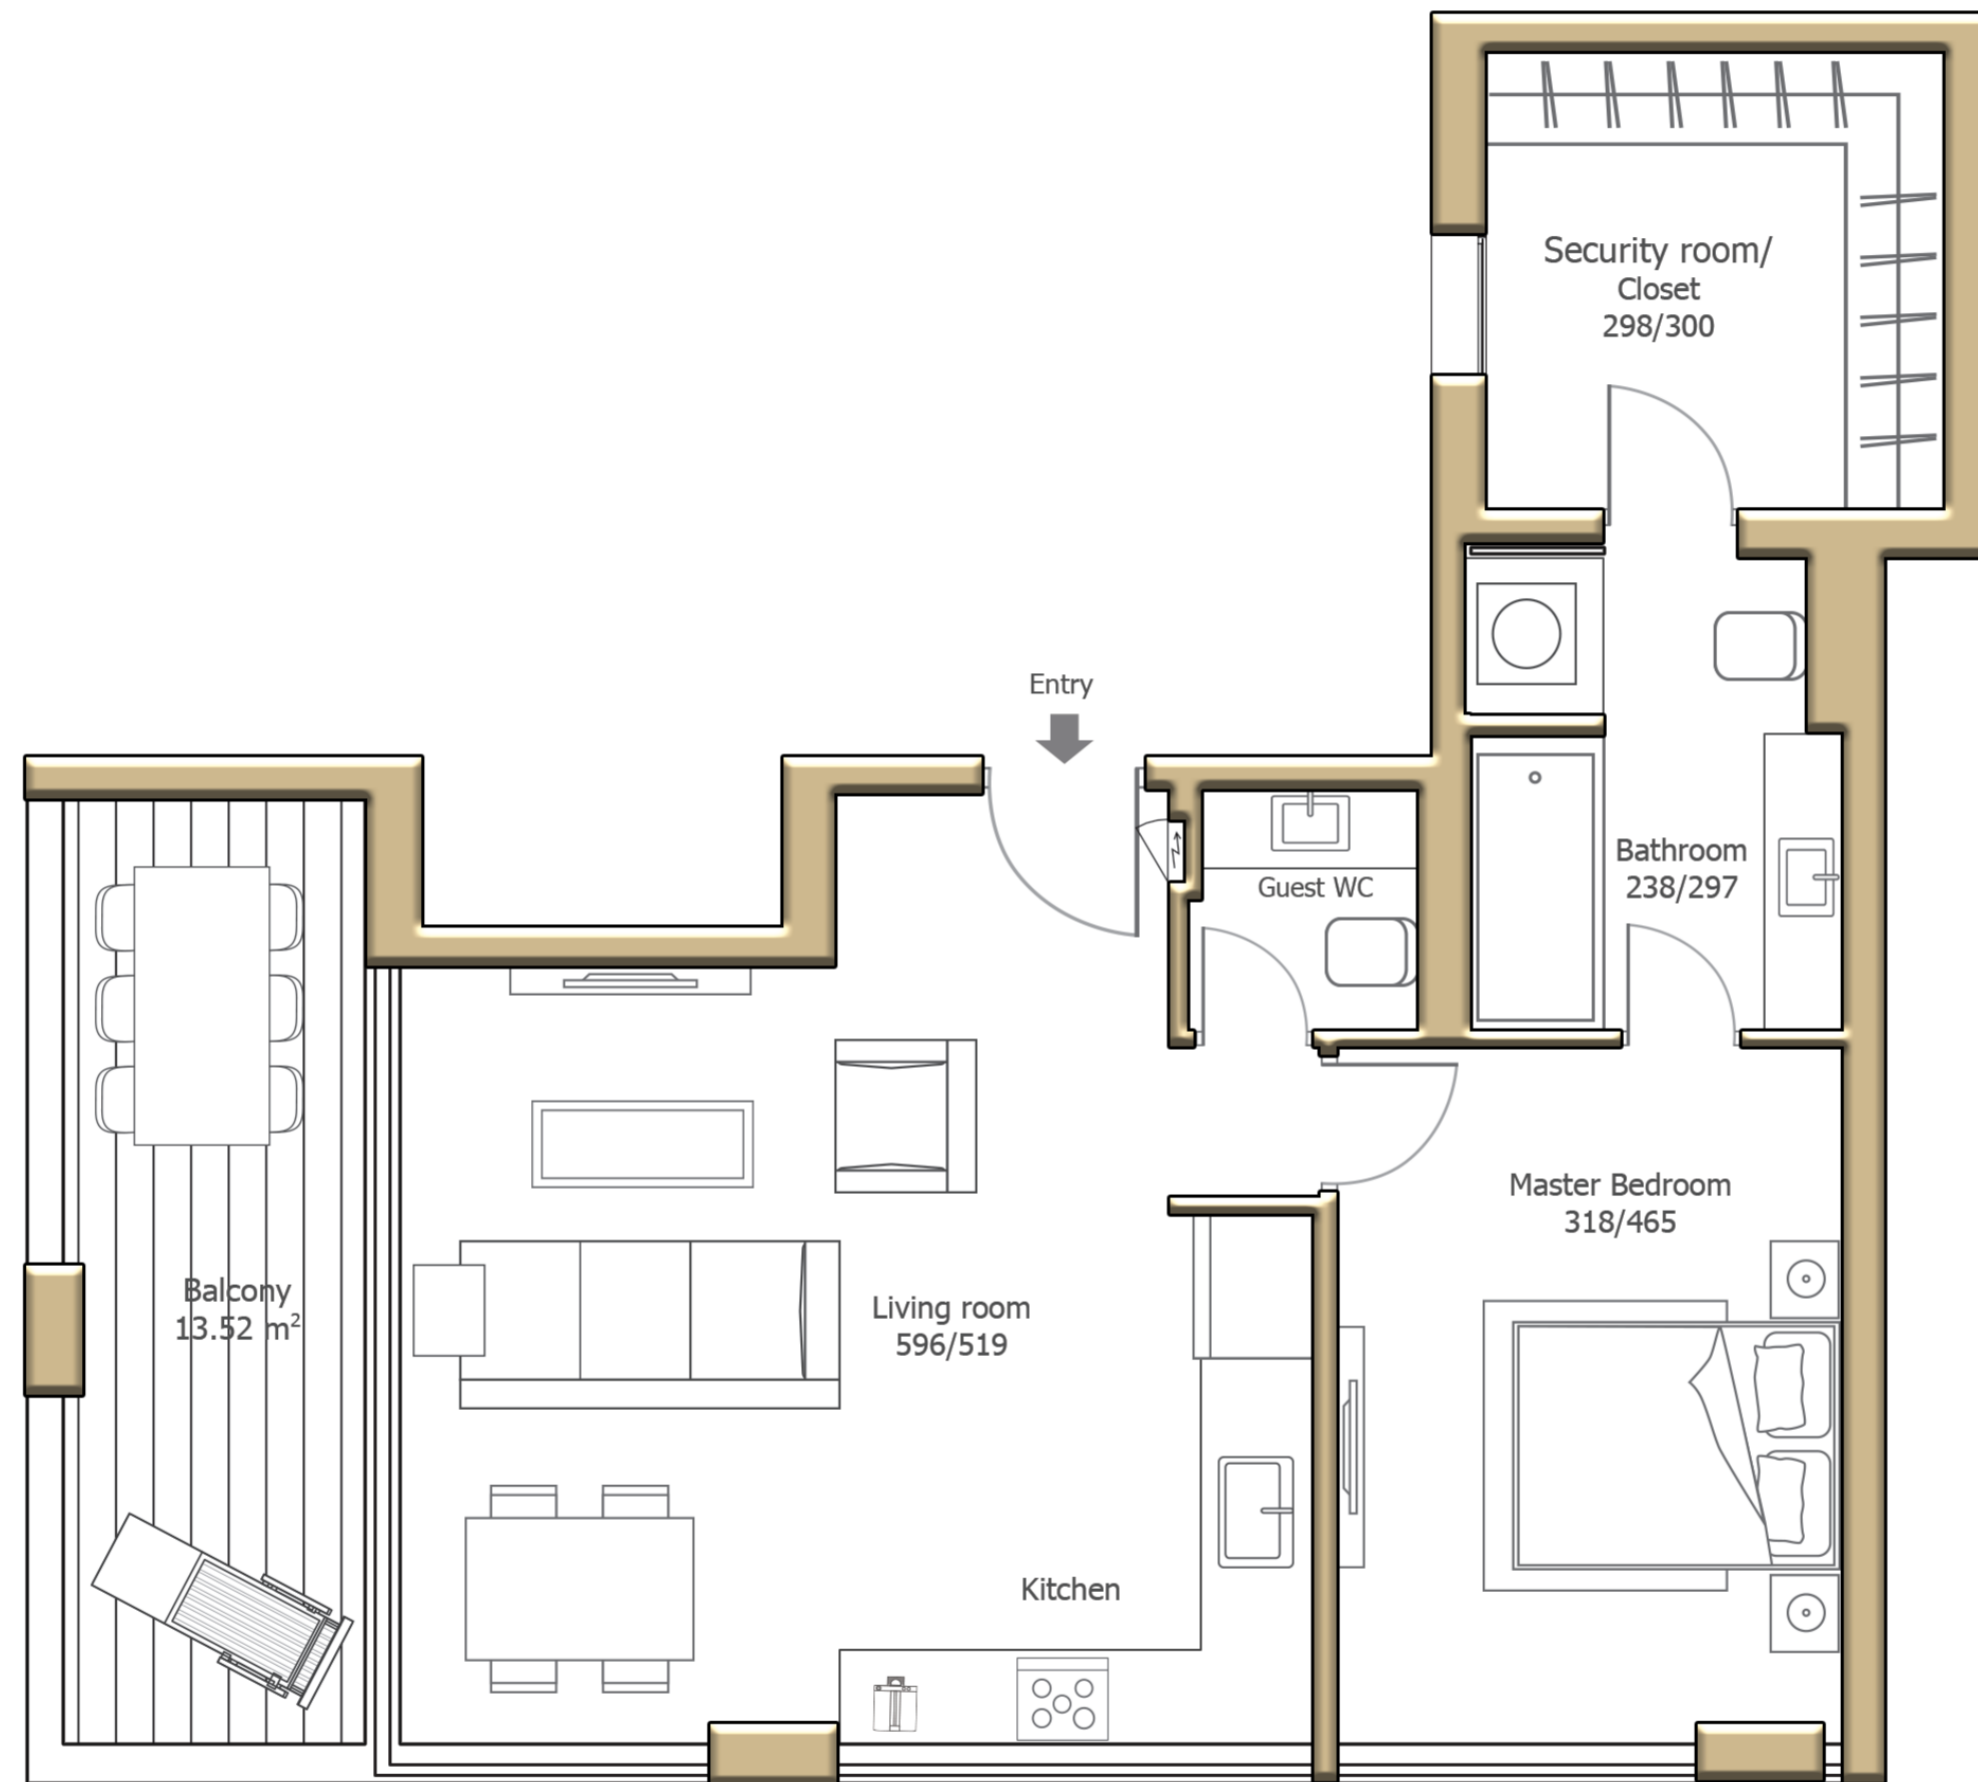

APARTMENT AREA 72.6 SQM

TERRACE AREA 13.52 SQM

EAST - SOUTH

Port

TEL AVIV
RESIDENCE

6 Floor | Apartment #27