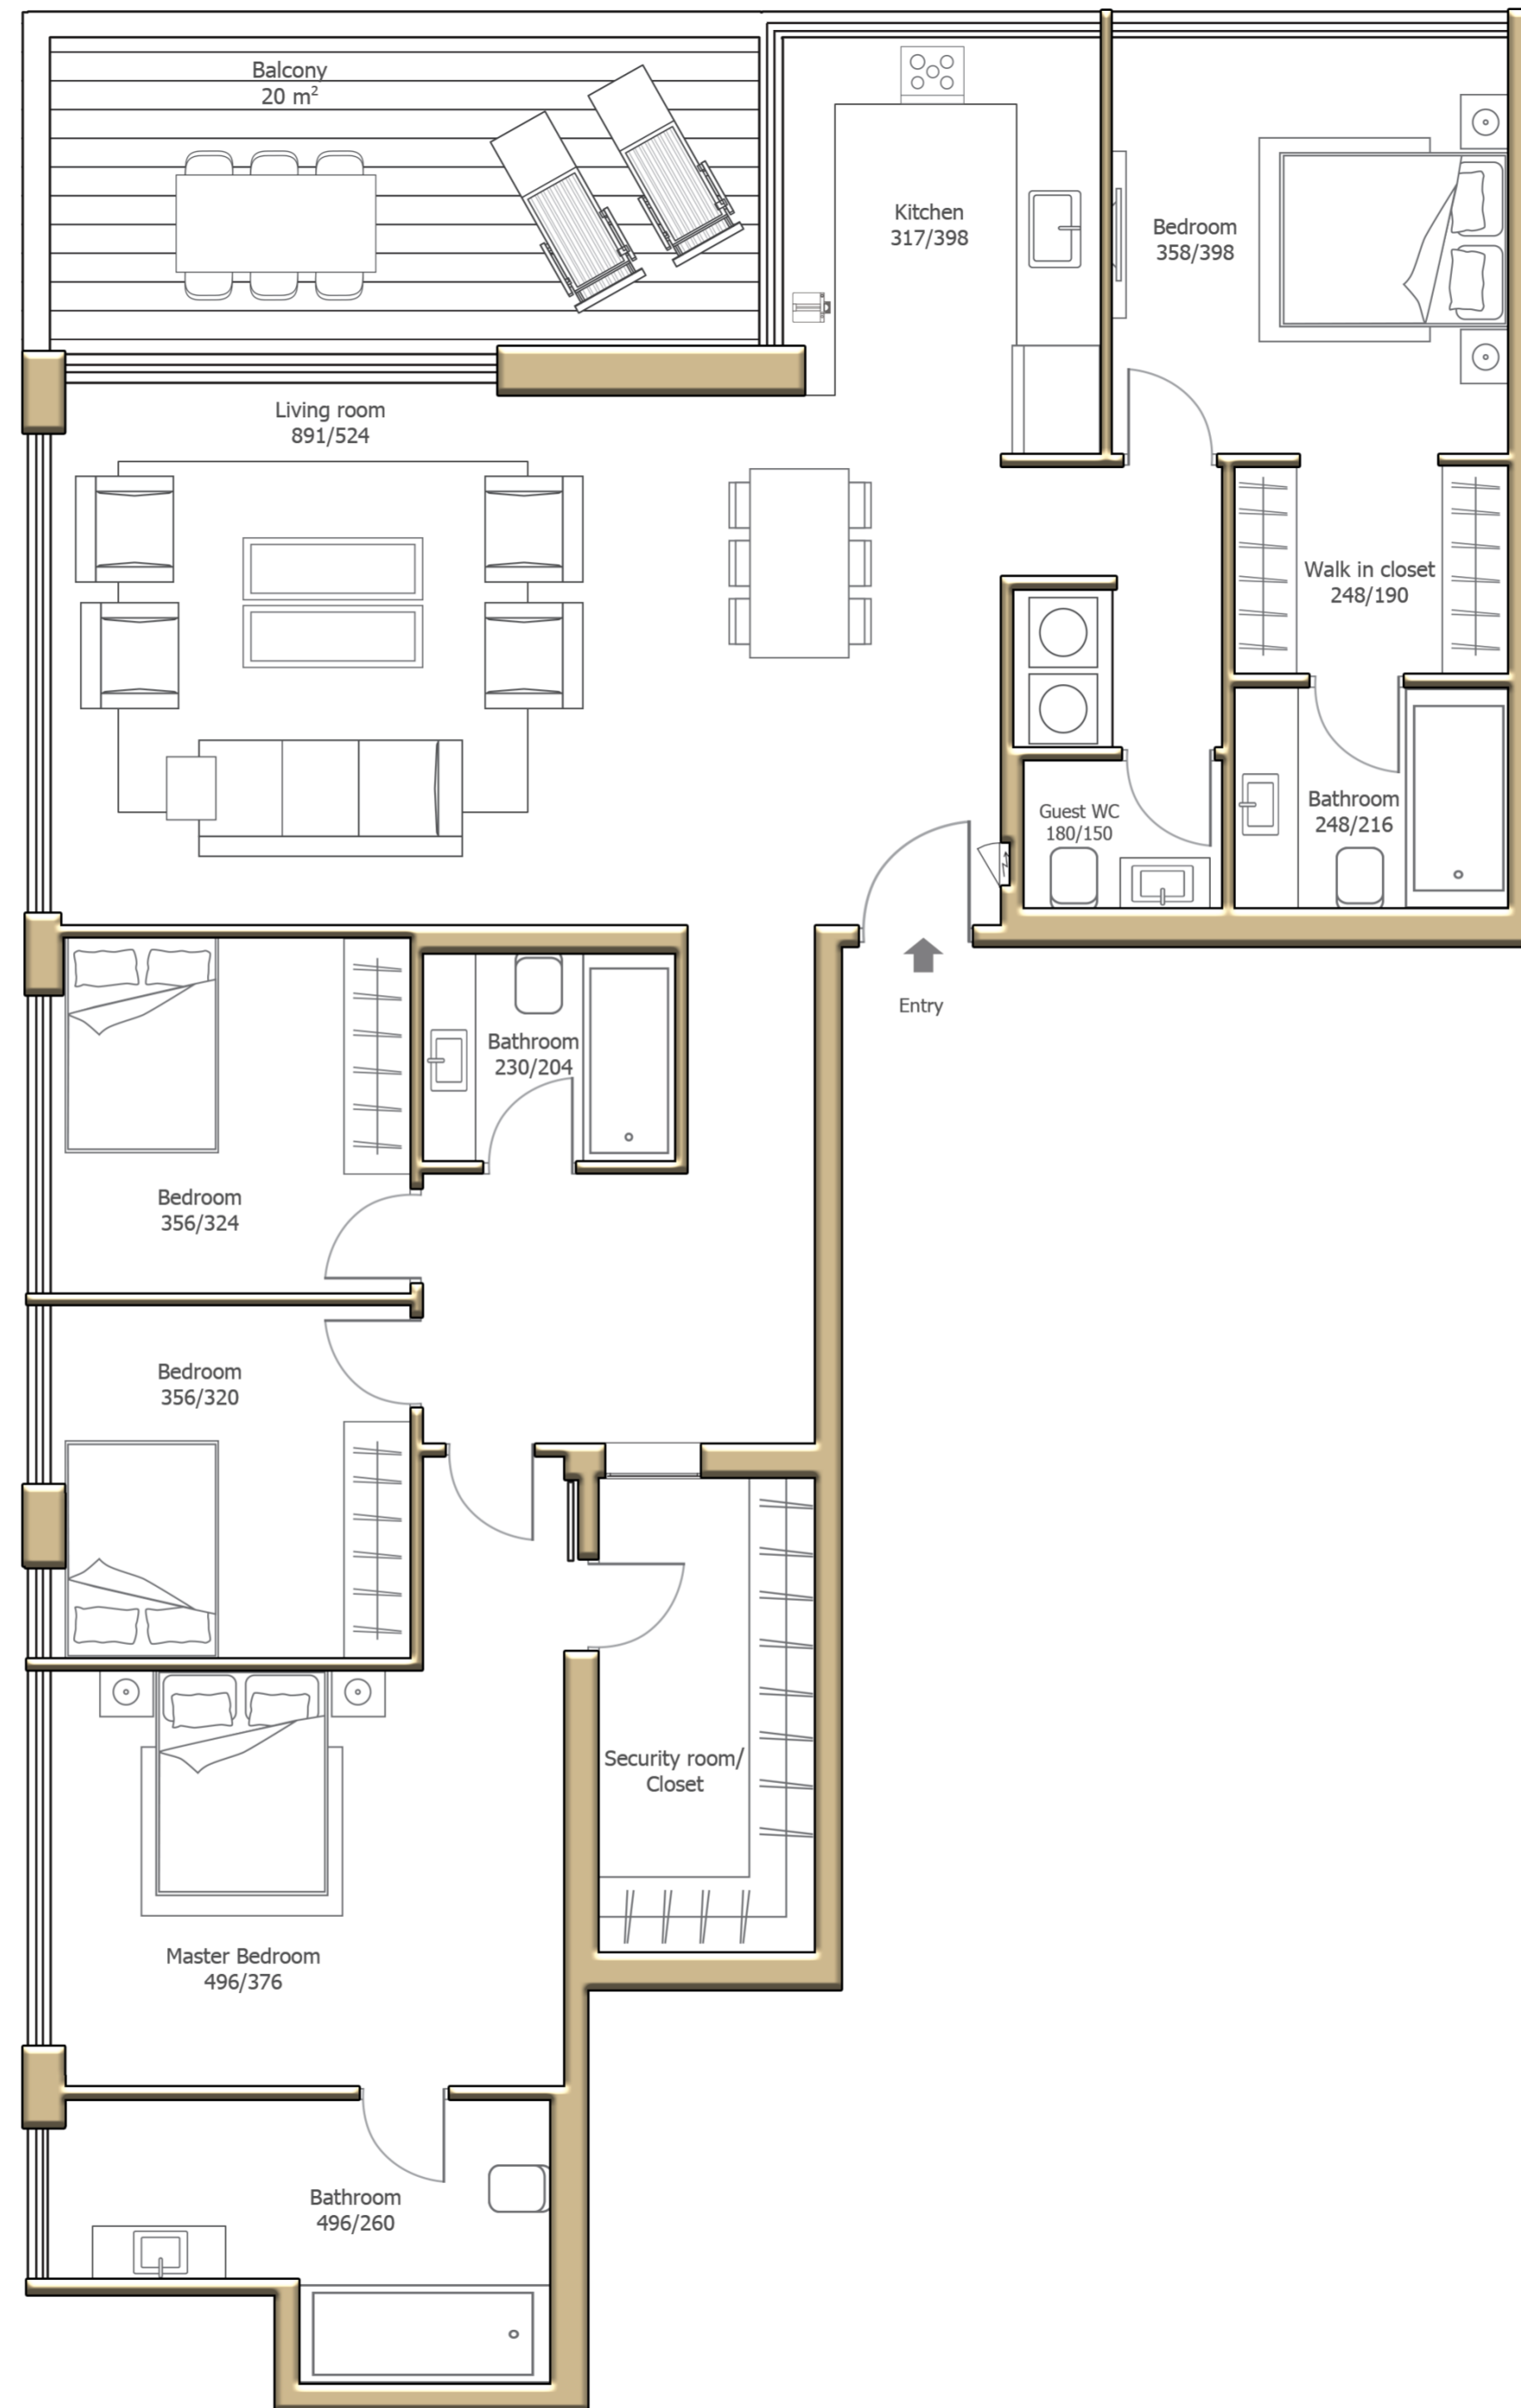

APARTMENT AREA 183.15 SQM  
TERRACE AREA 20 SQM  
WEST - SOUTH

*Port*  
TEL AVIV  
RESIDENCE

6 Floor | Apartment #28