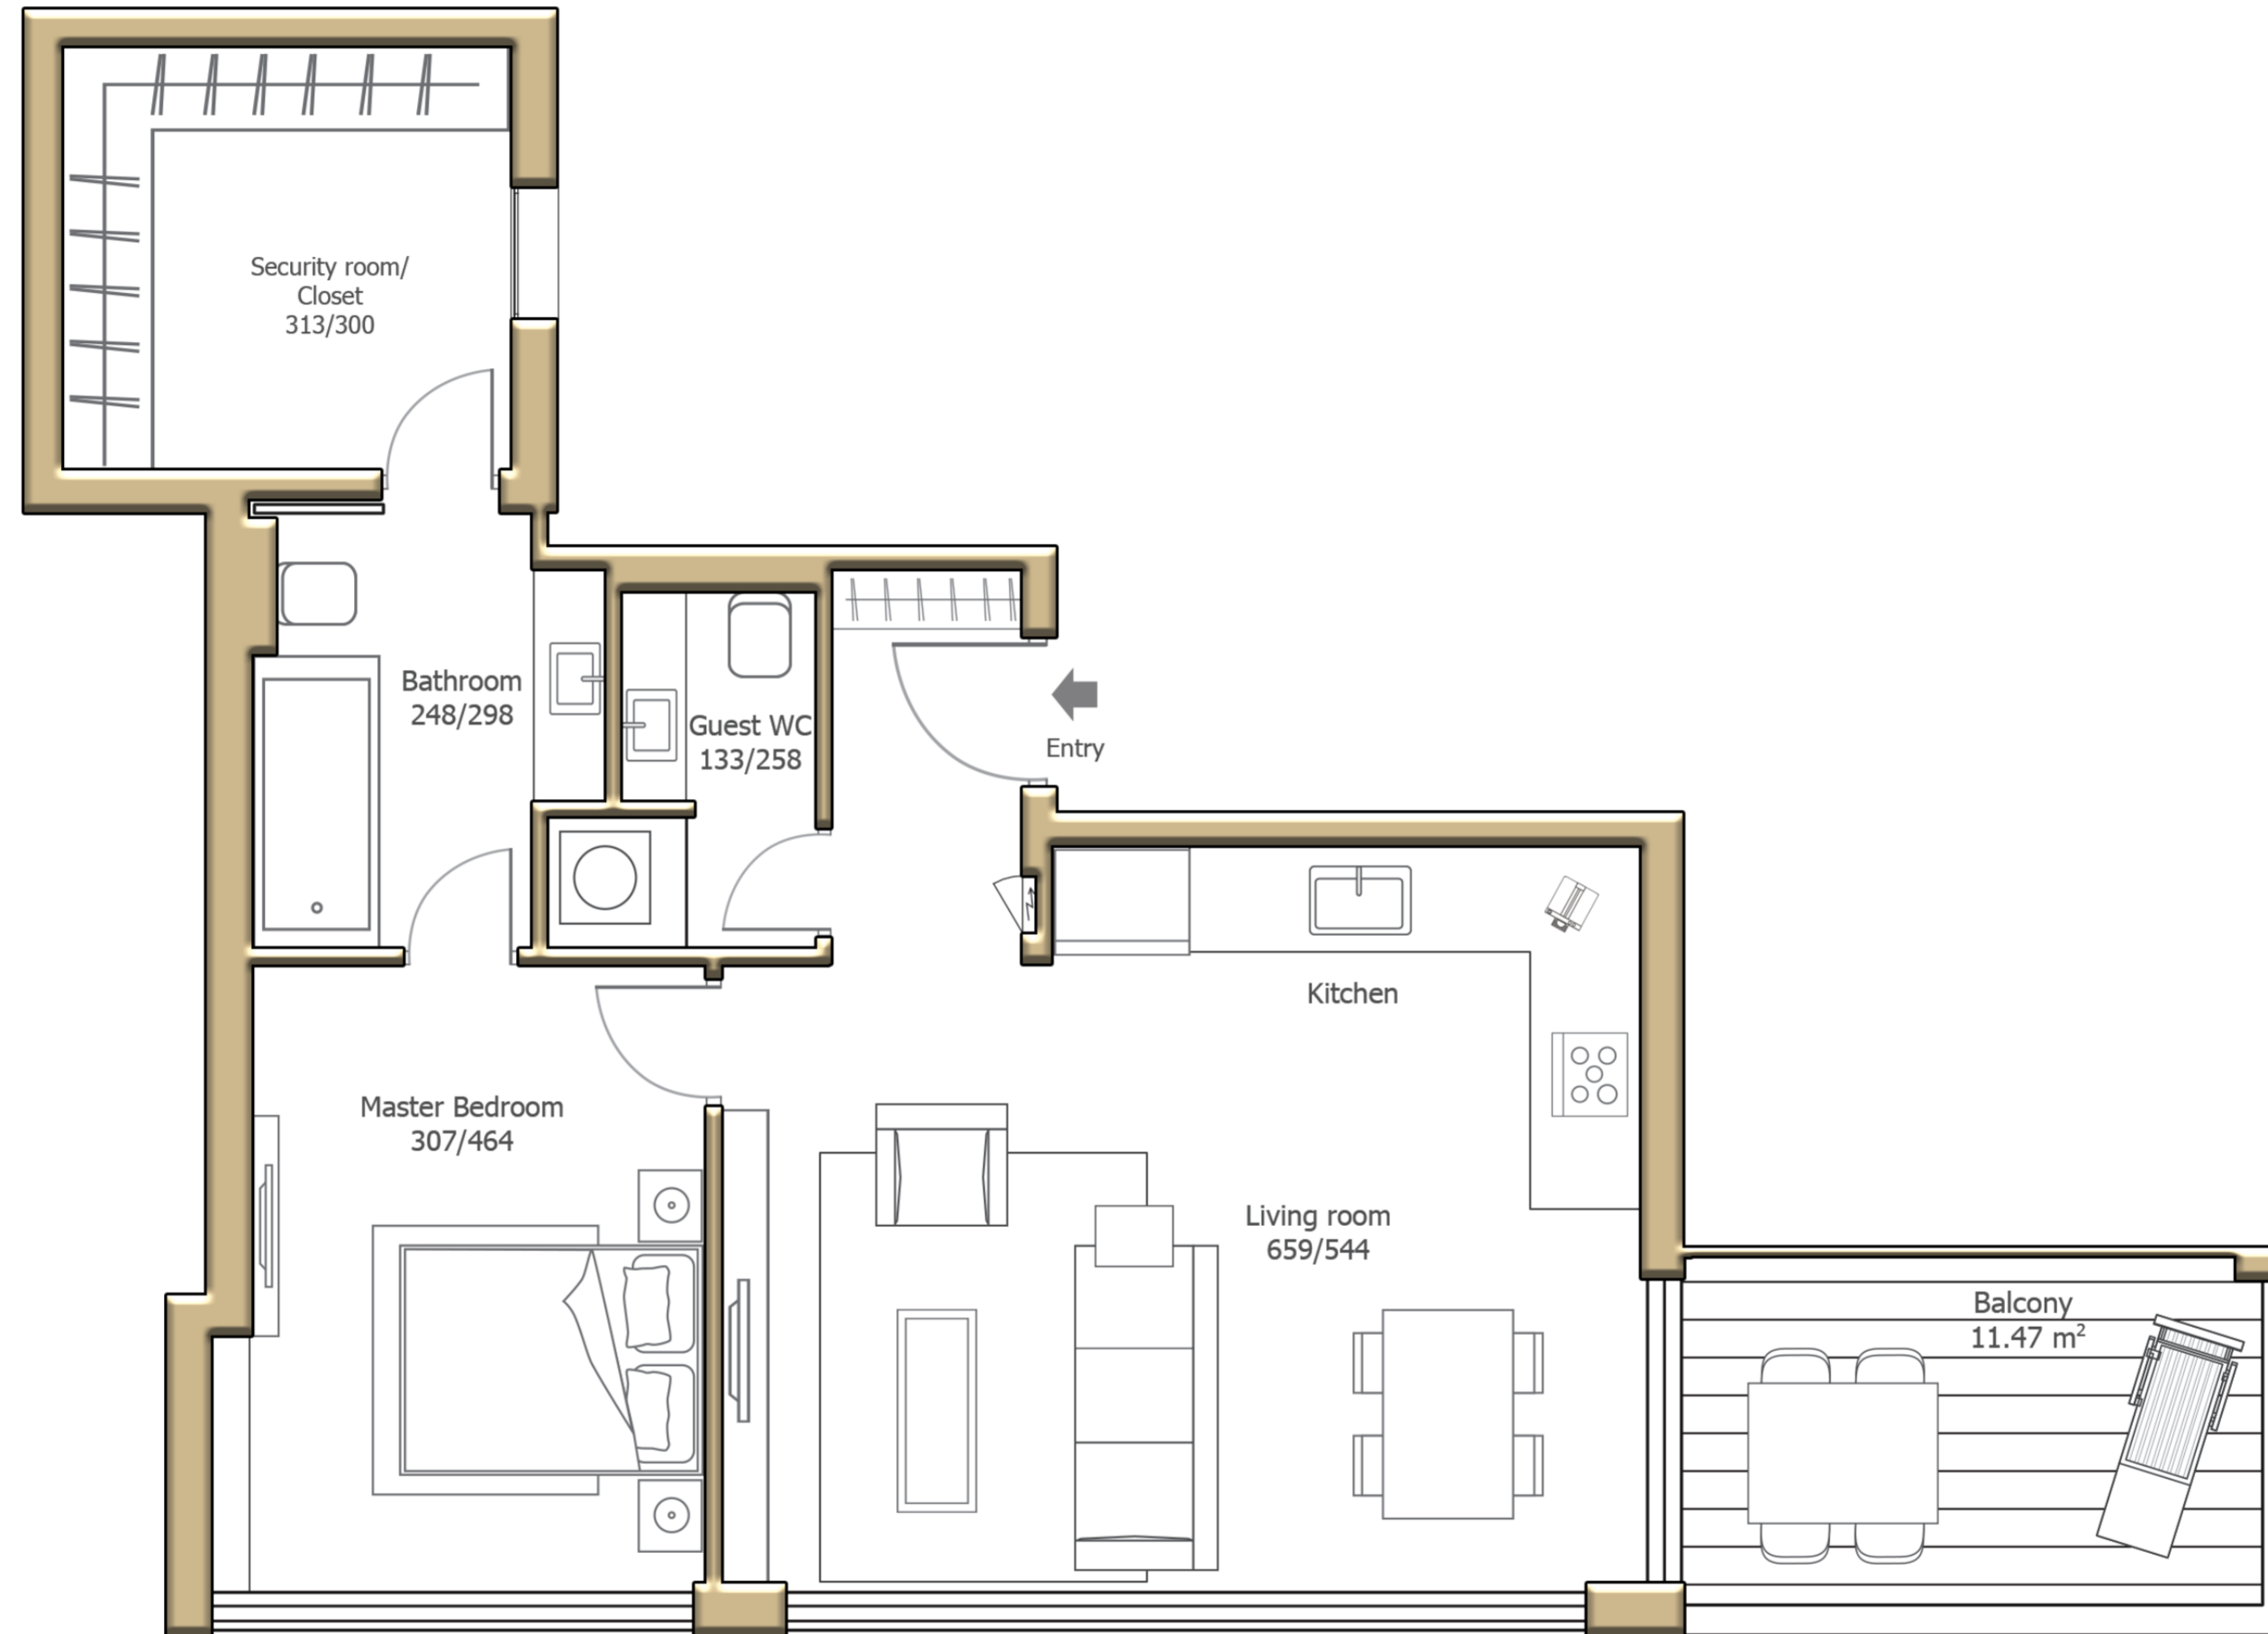

APARTMENT AREA 79 SQM  
TERRACE AREA 11.47 SQM  
EAST - NORTH

**Port**  
TEL AVIV  
RESIDENCE

3 Floor | Apartment #3