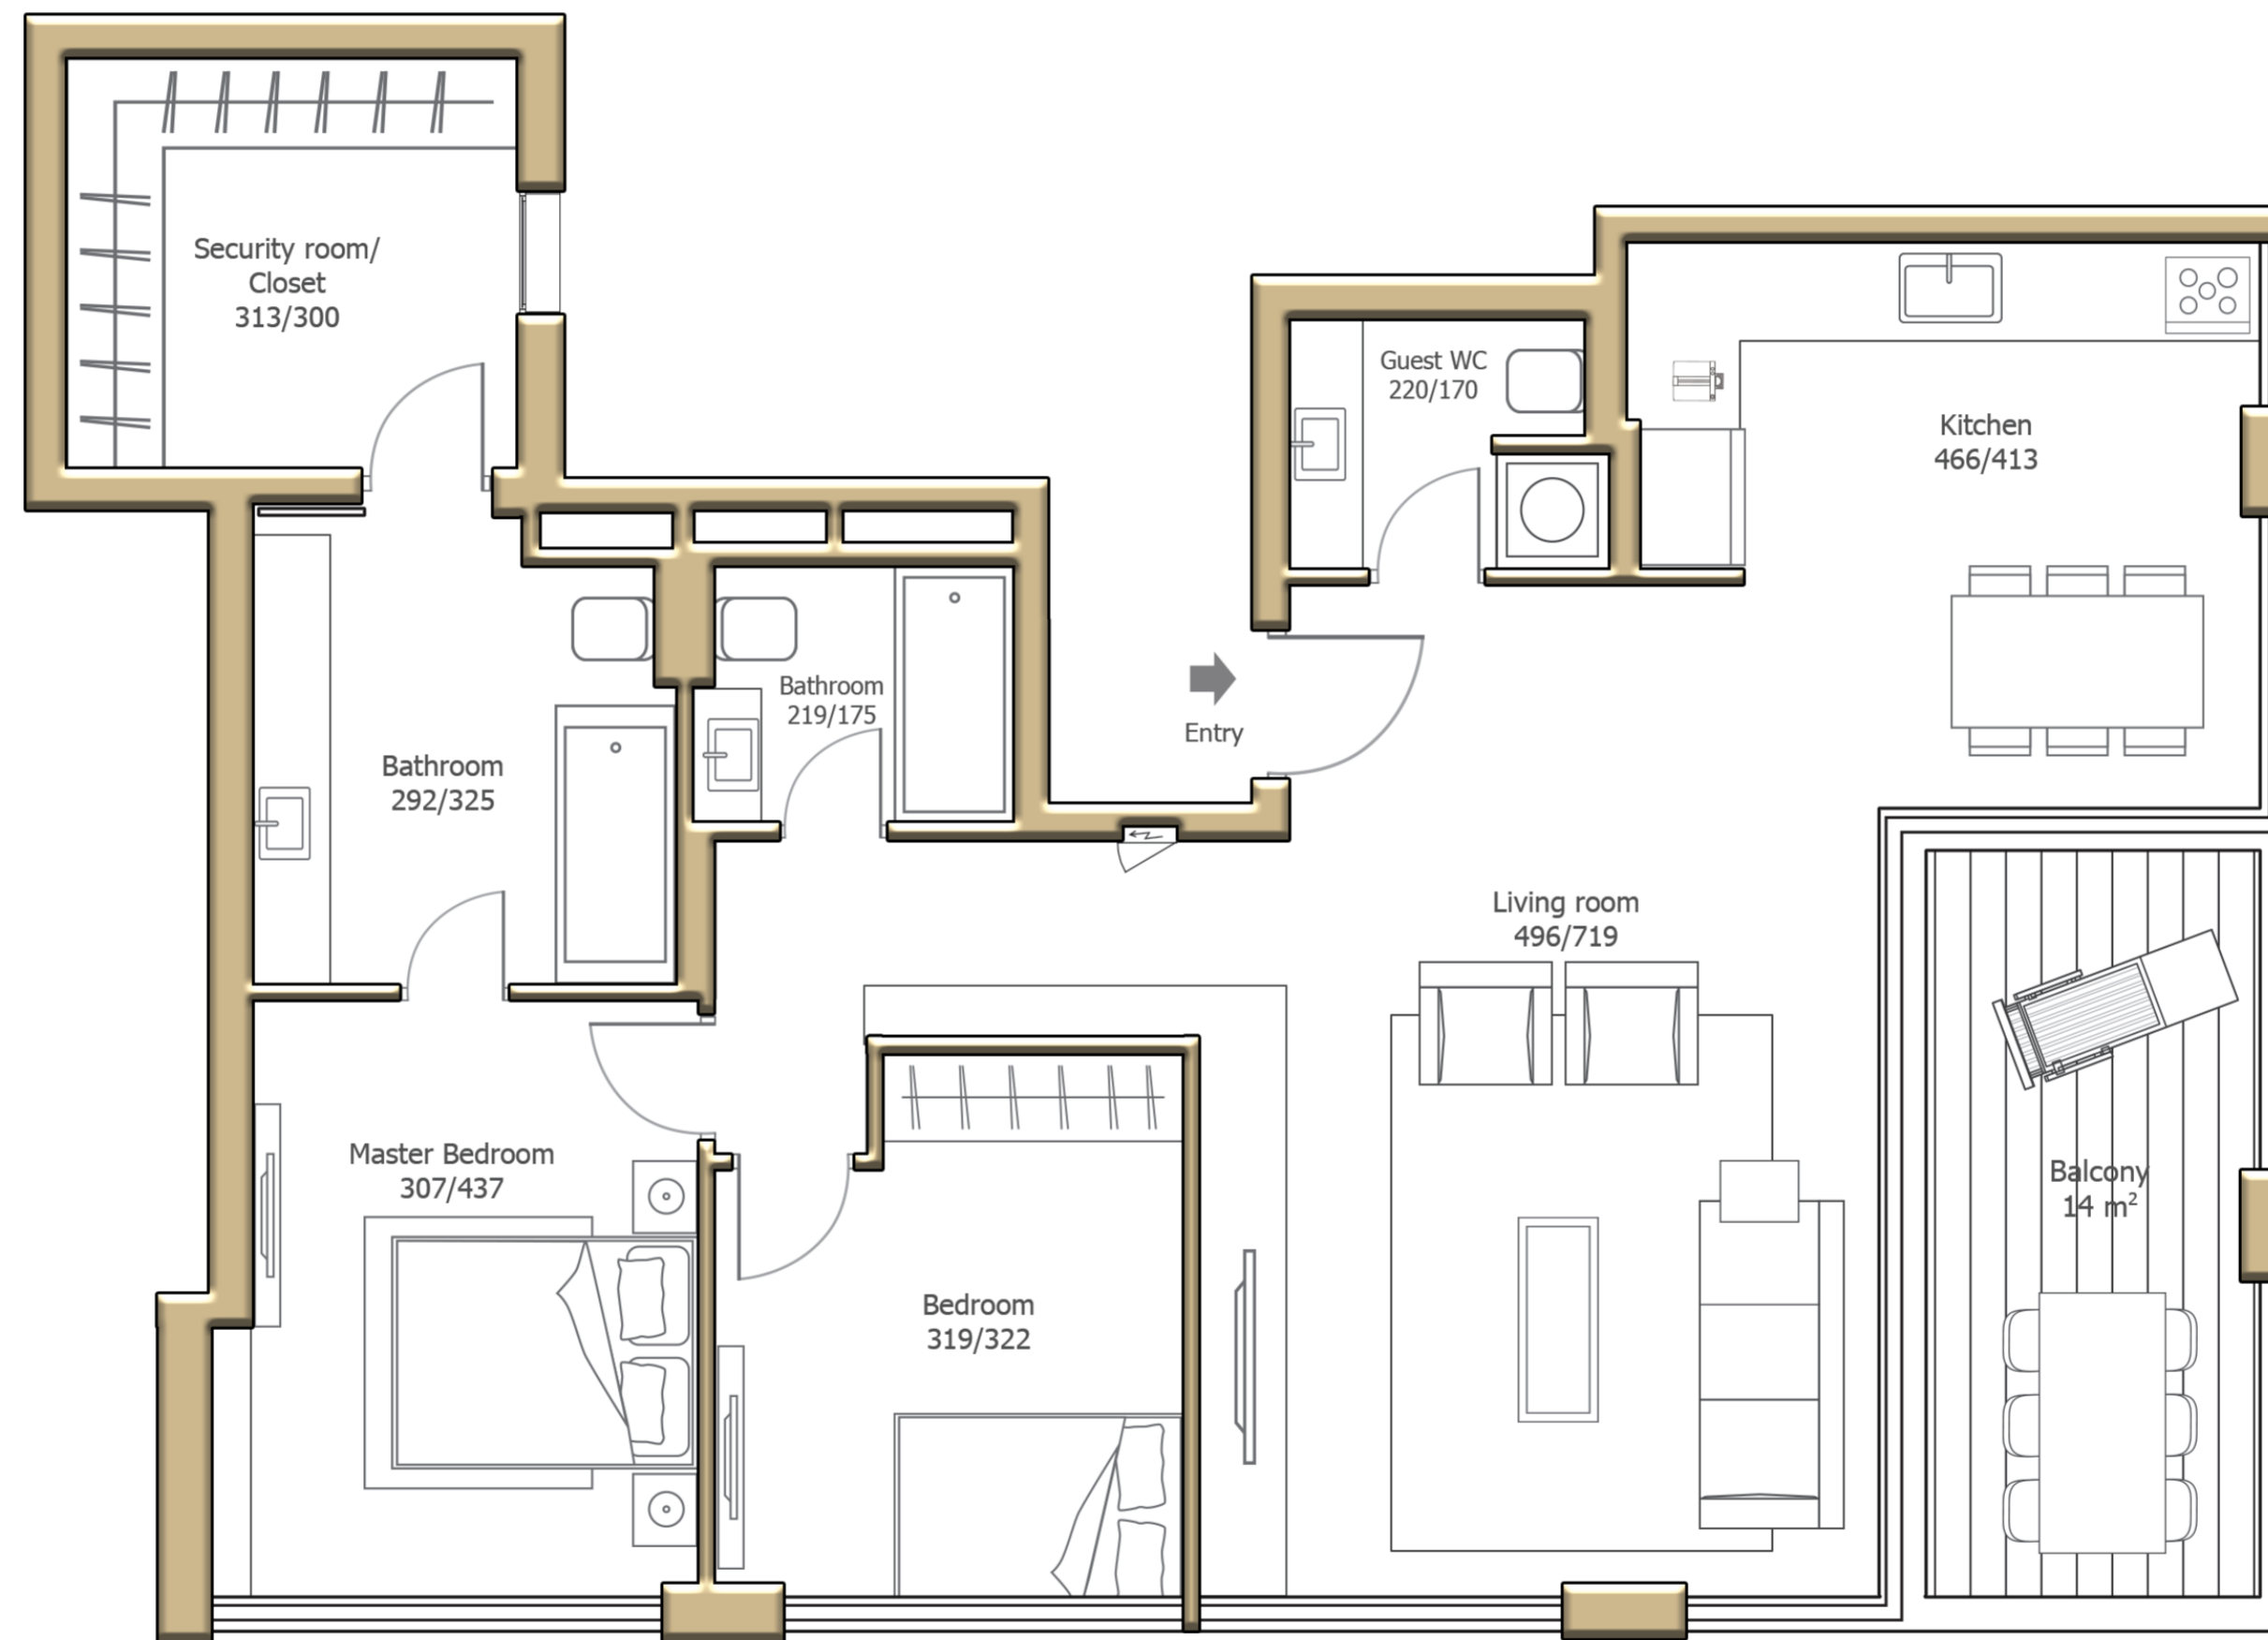

APARTMENT AREA 116.53 SQM

TERRACE AREA 14 SQM

NORTH - EAST

Port
TEL AVIV
RESIDENCE

7 Floor | Apartment #30