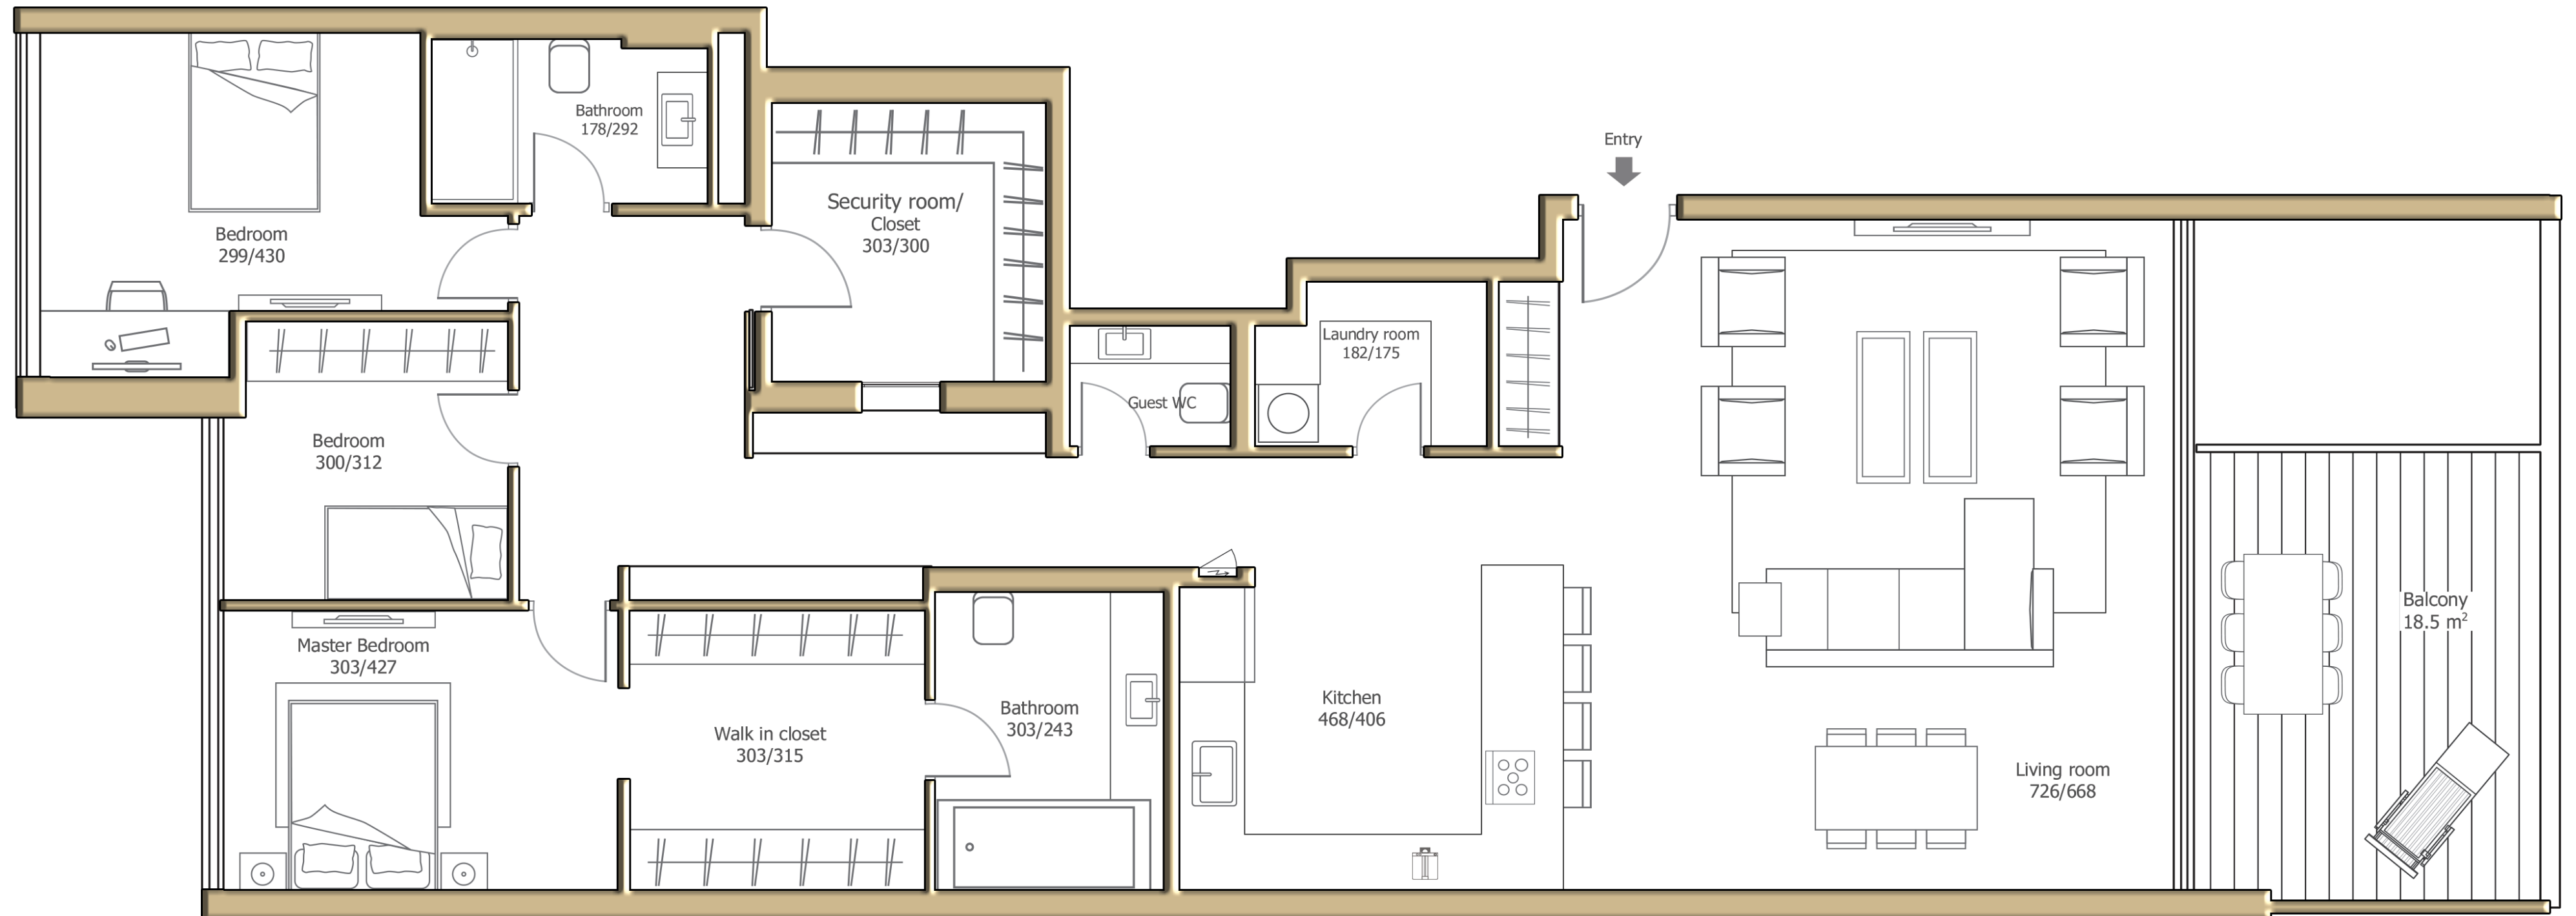

APARTMENT AREA 177.6 SQM

TERRACE AREA 18.5 SQM

WEST - EAST

Port

TEL AVIV
RESIDENCE

7 Floor | Apartment #32