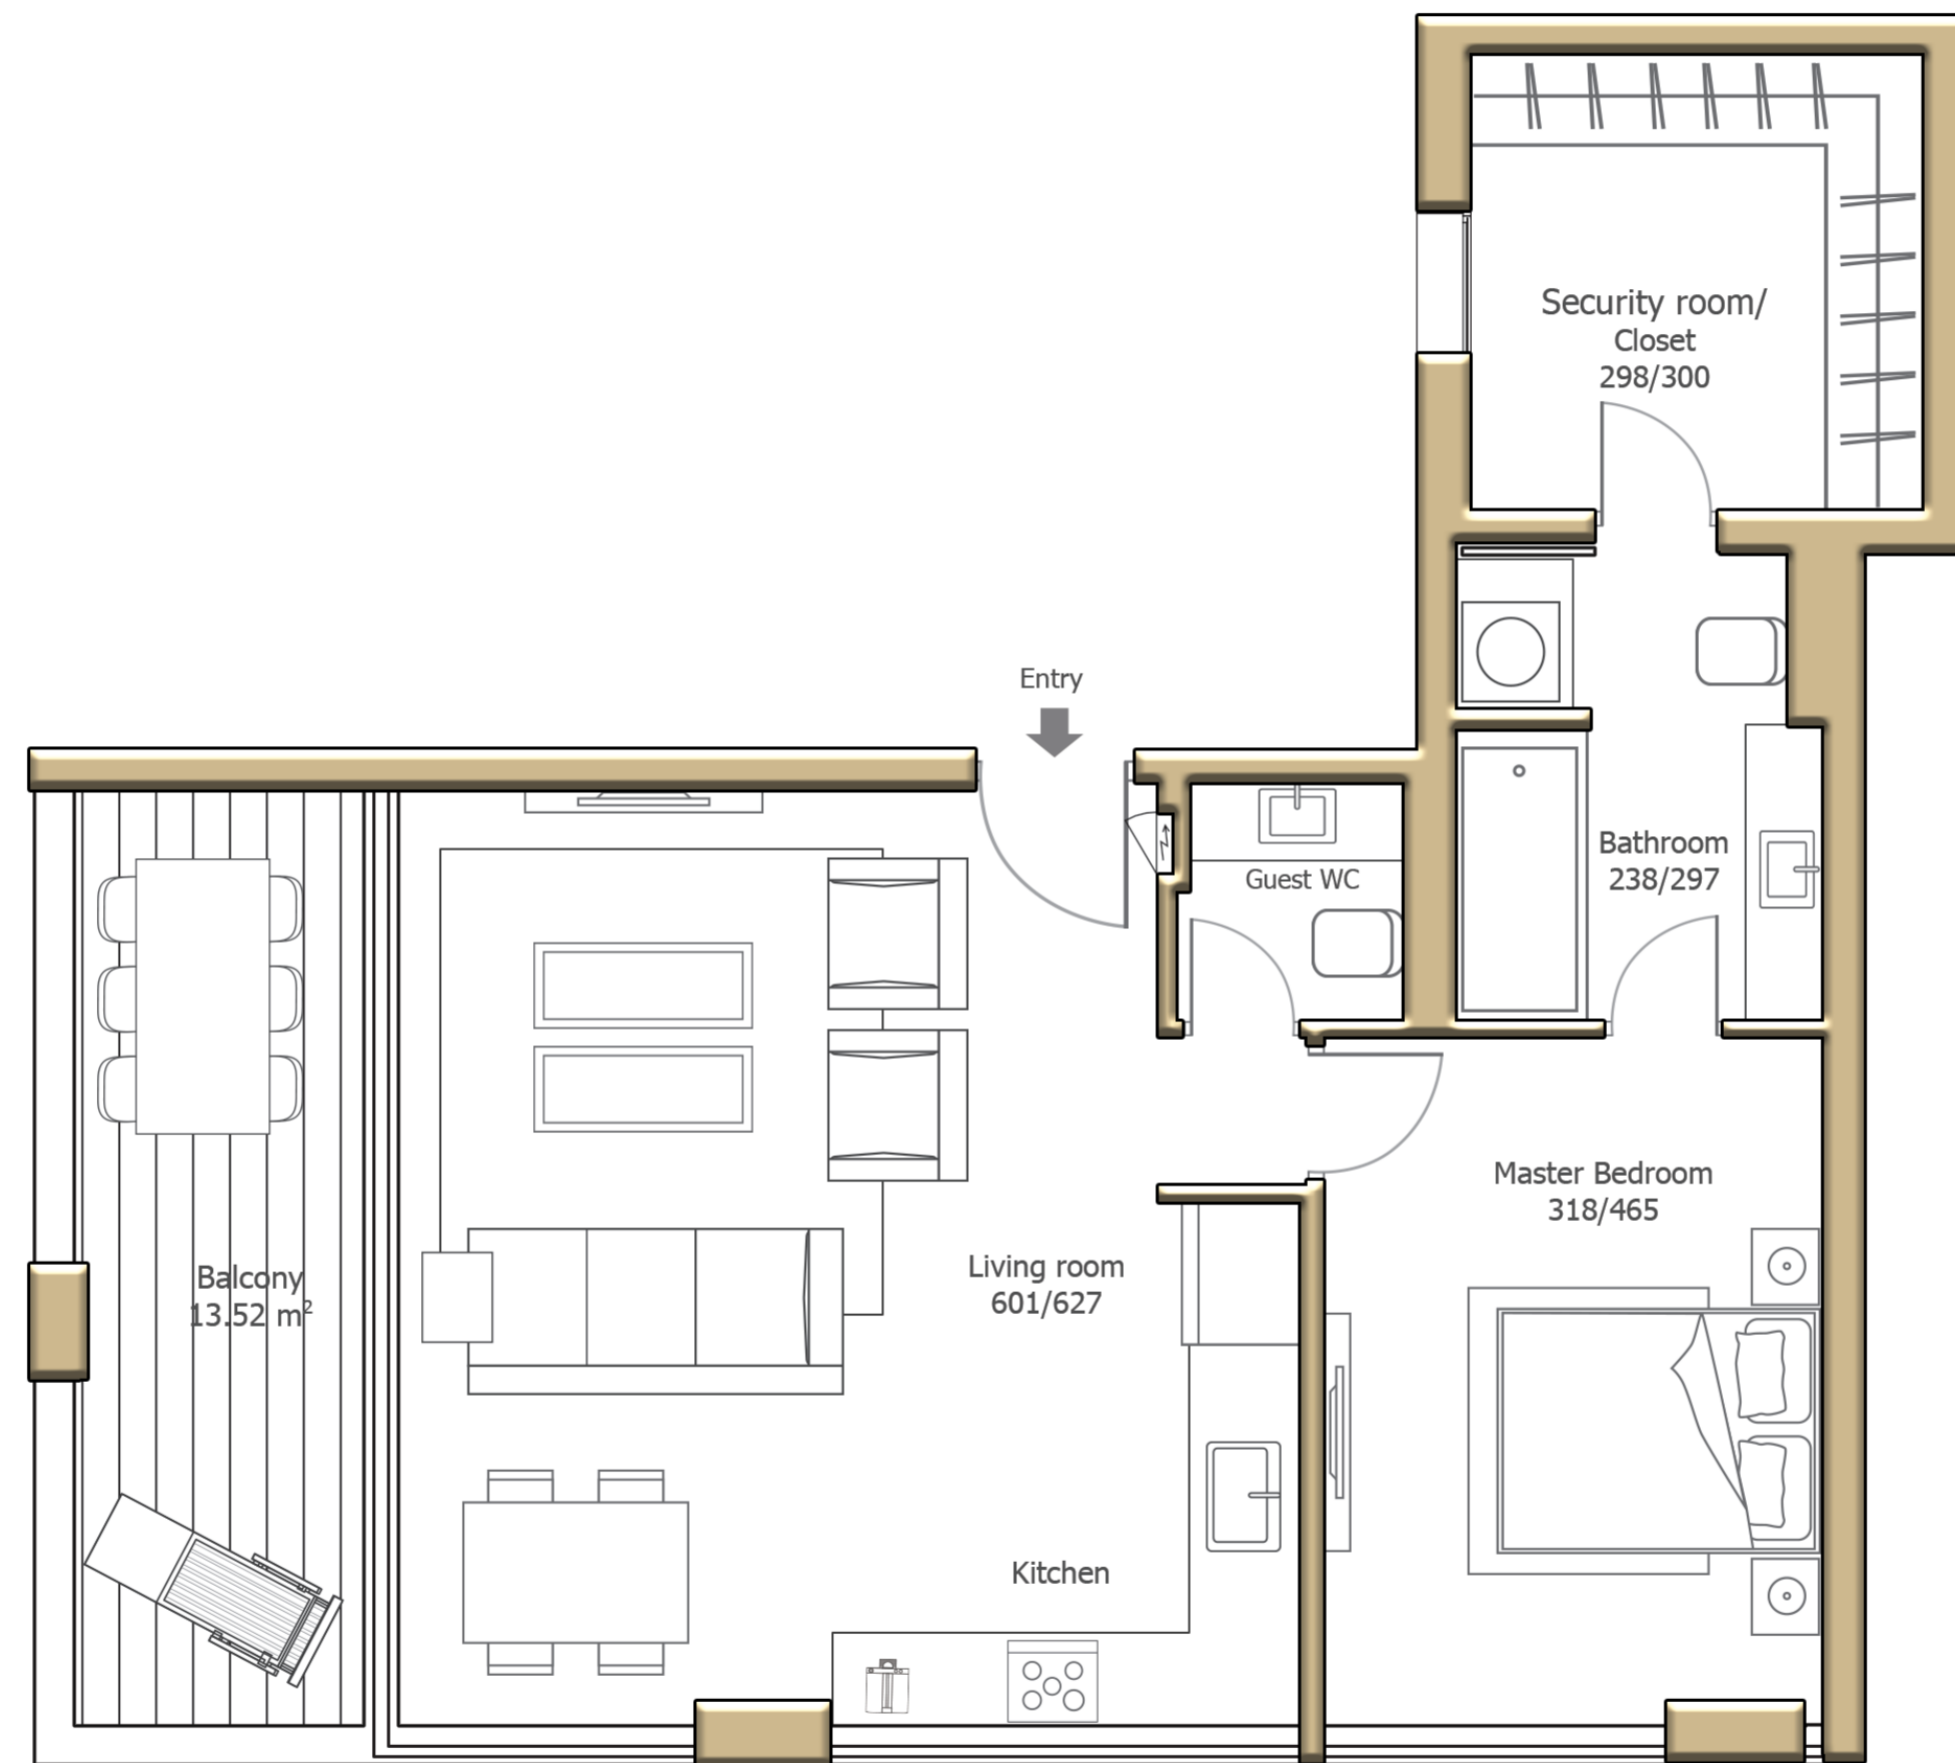

APARTMENT AREA 75.68 SQM

TERRACE AREA 13.52 SQM

EAST - SOUTH

Port

TEL AVIV RESIDENCE 7 Floor | Apartment #33