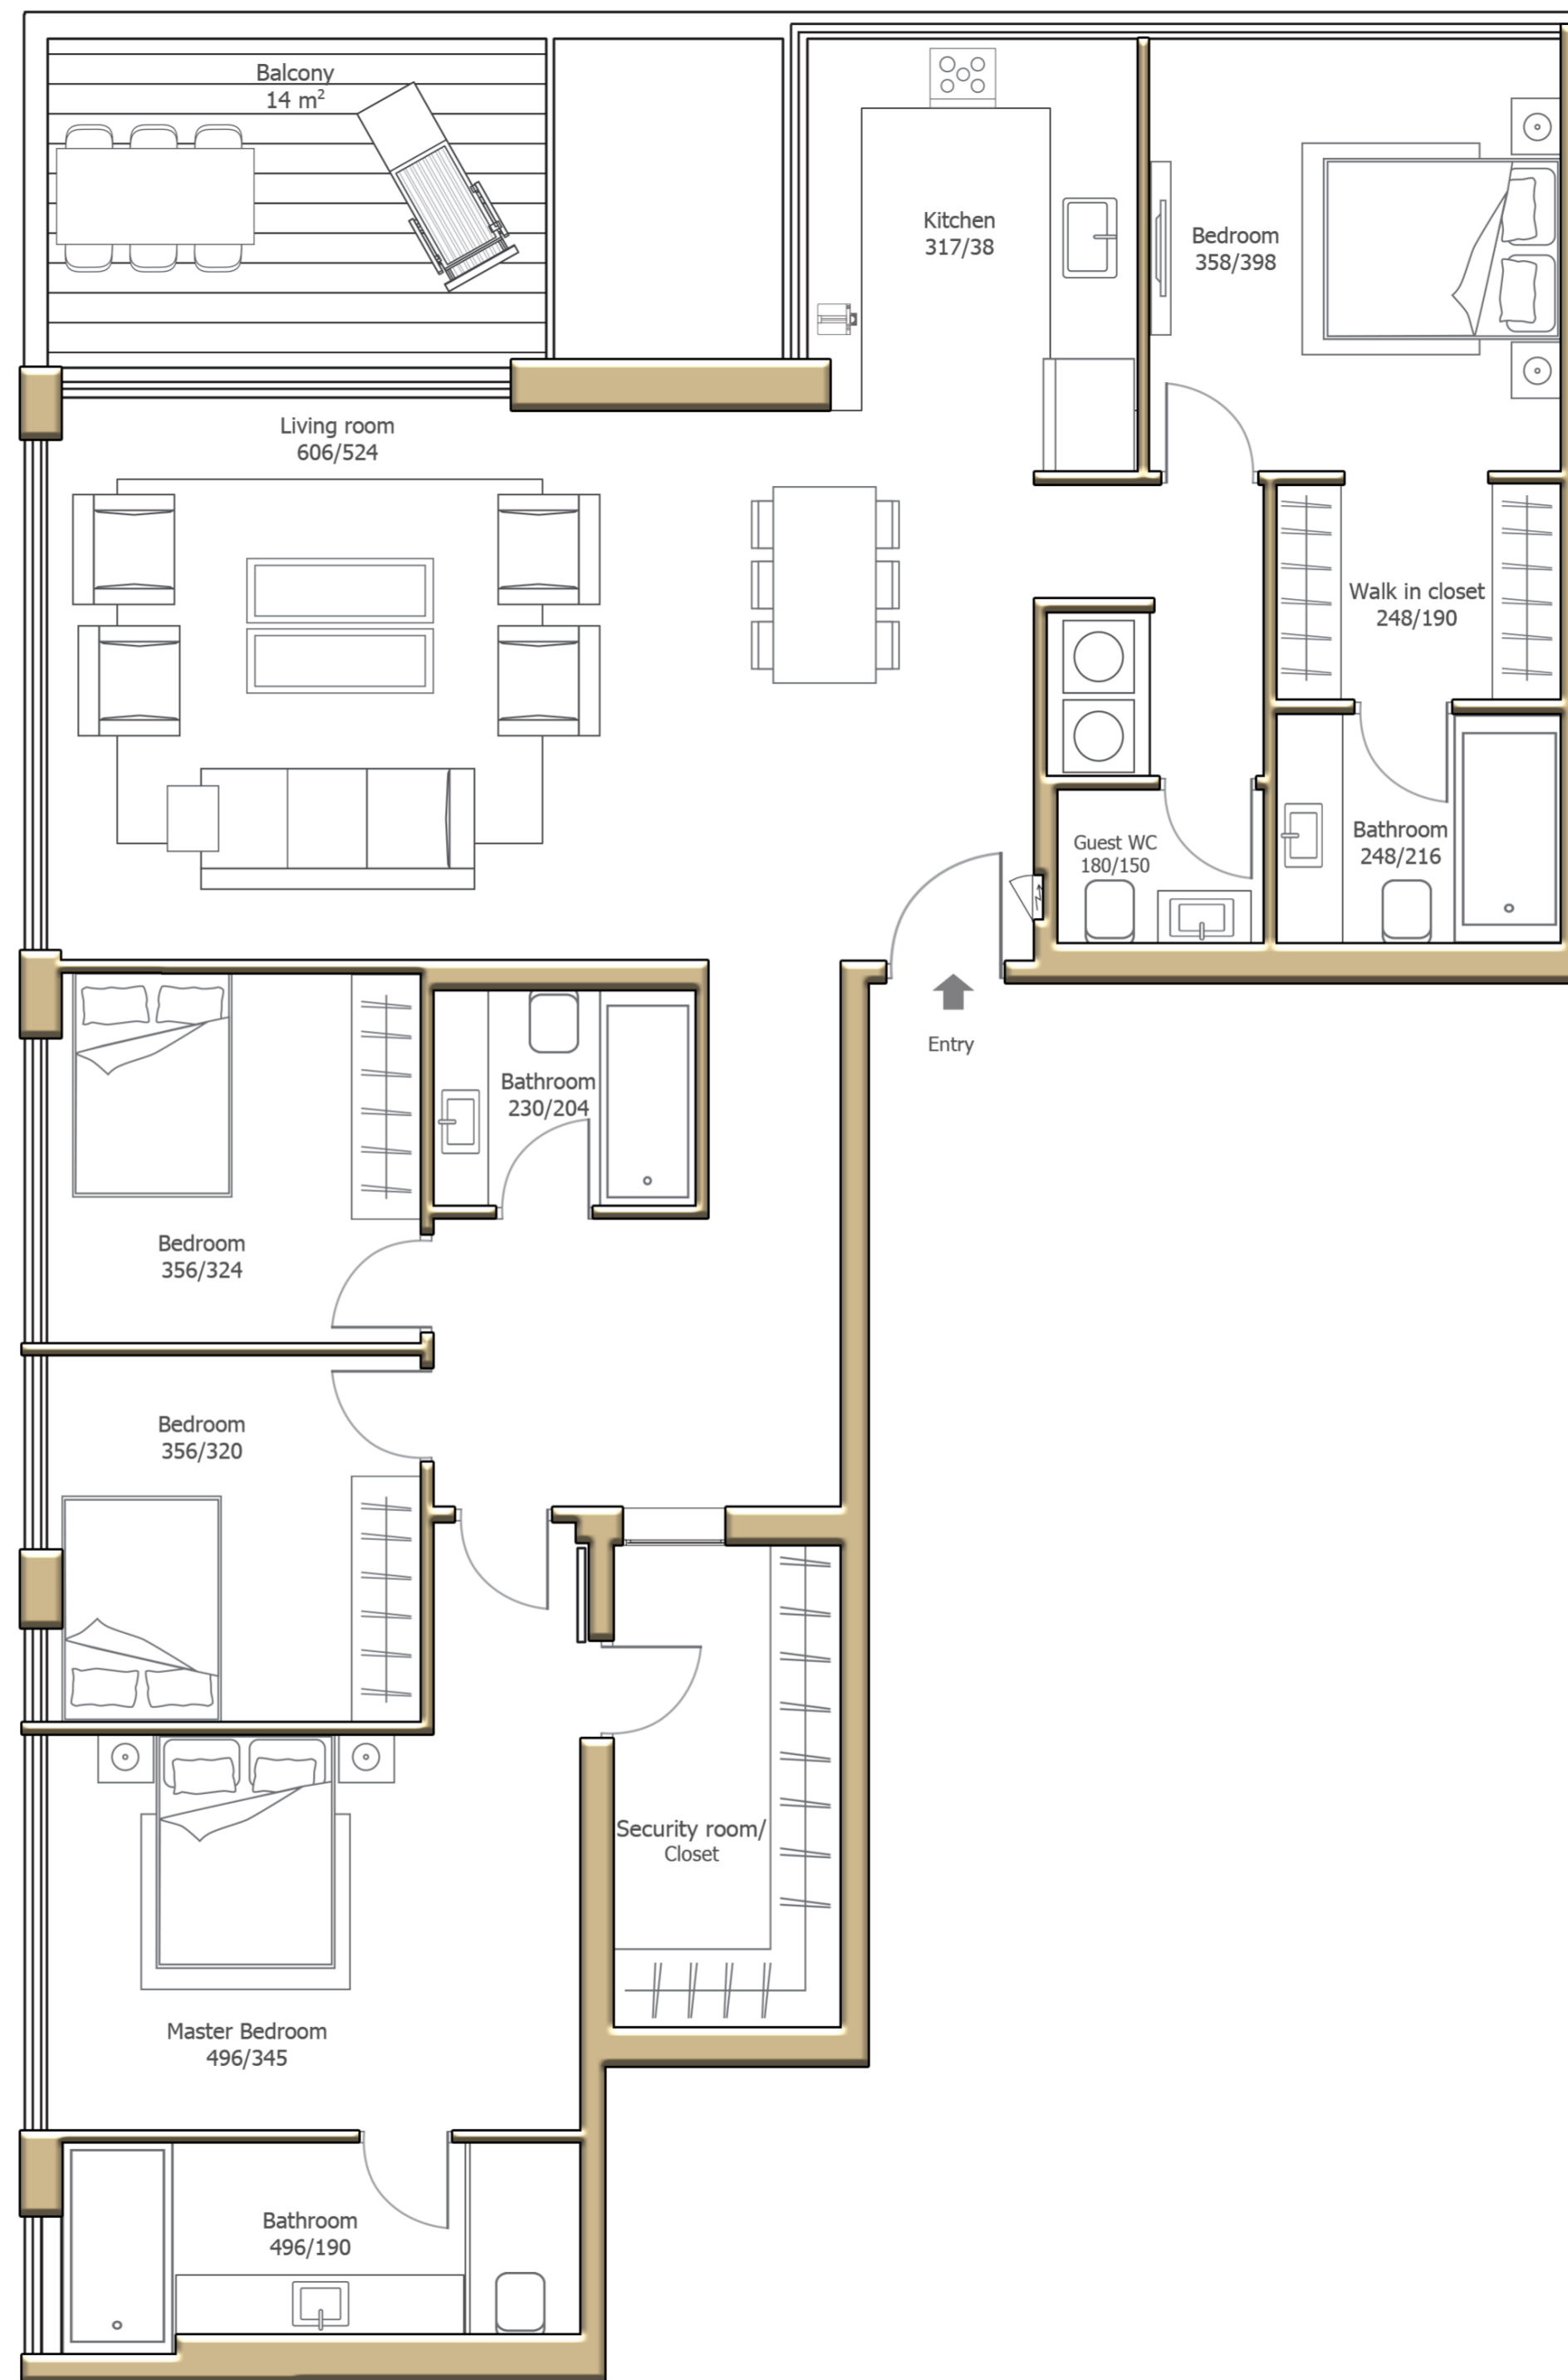

APARTMENT AREA 180 SQM
TERRACE AREA 14 SQM
WEST - SOUTH

Port
TEL AVIV
RESIDENCE

7 Floor | Apartment #34