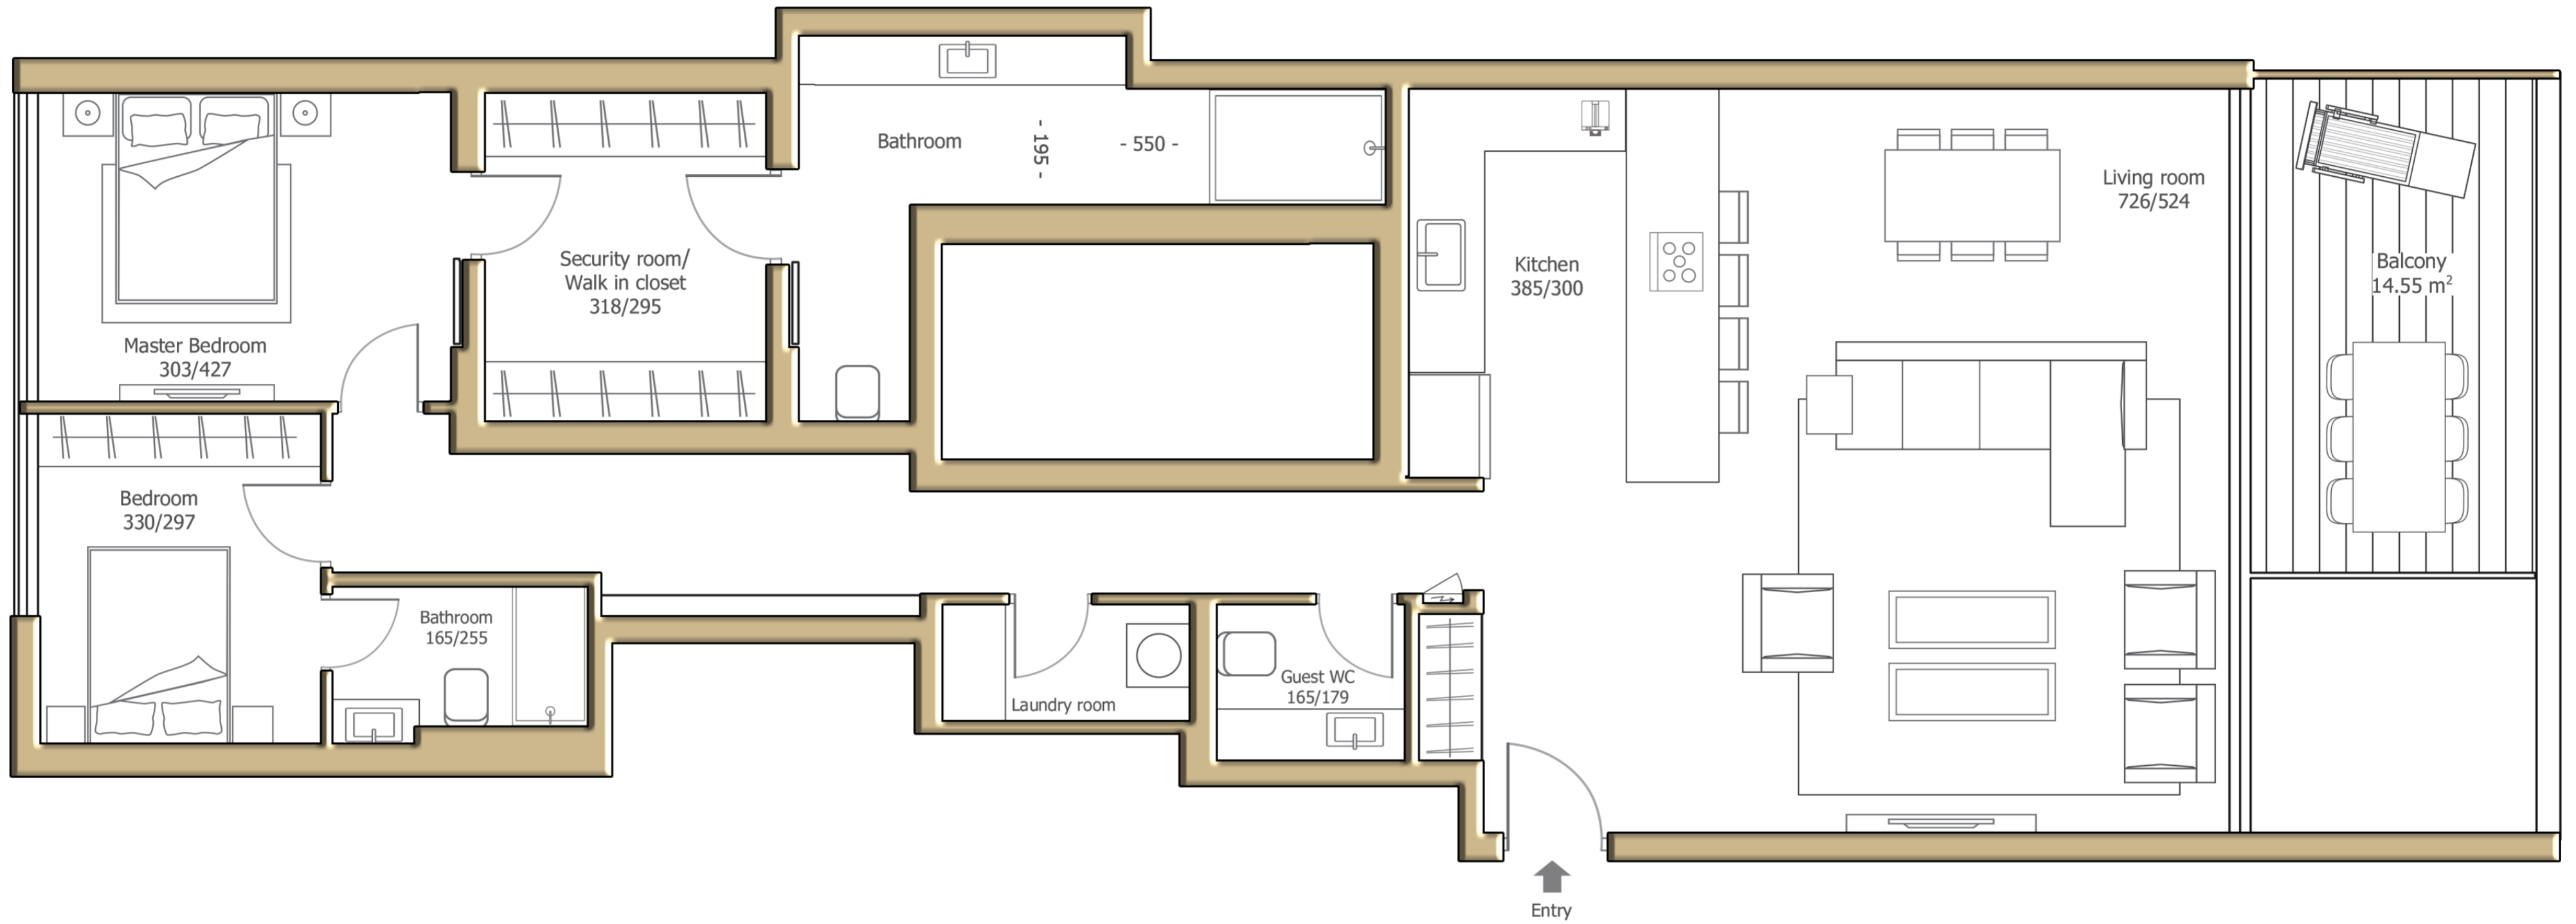

APARTMENT AREA 138.7 SQM

TERRACE AREA 14.55 SQM

WEST - EAST

Port

TEL AVIV  
RESIDENCE

3 Floor | Apartment #4