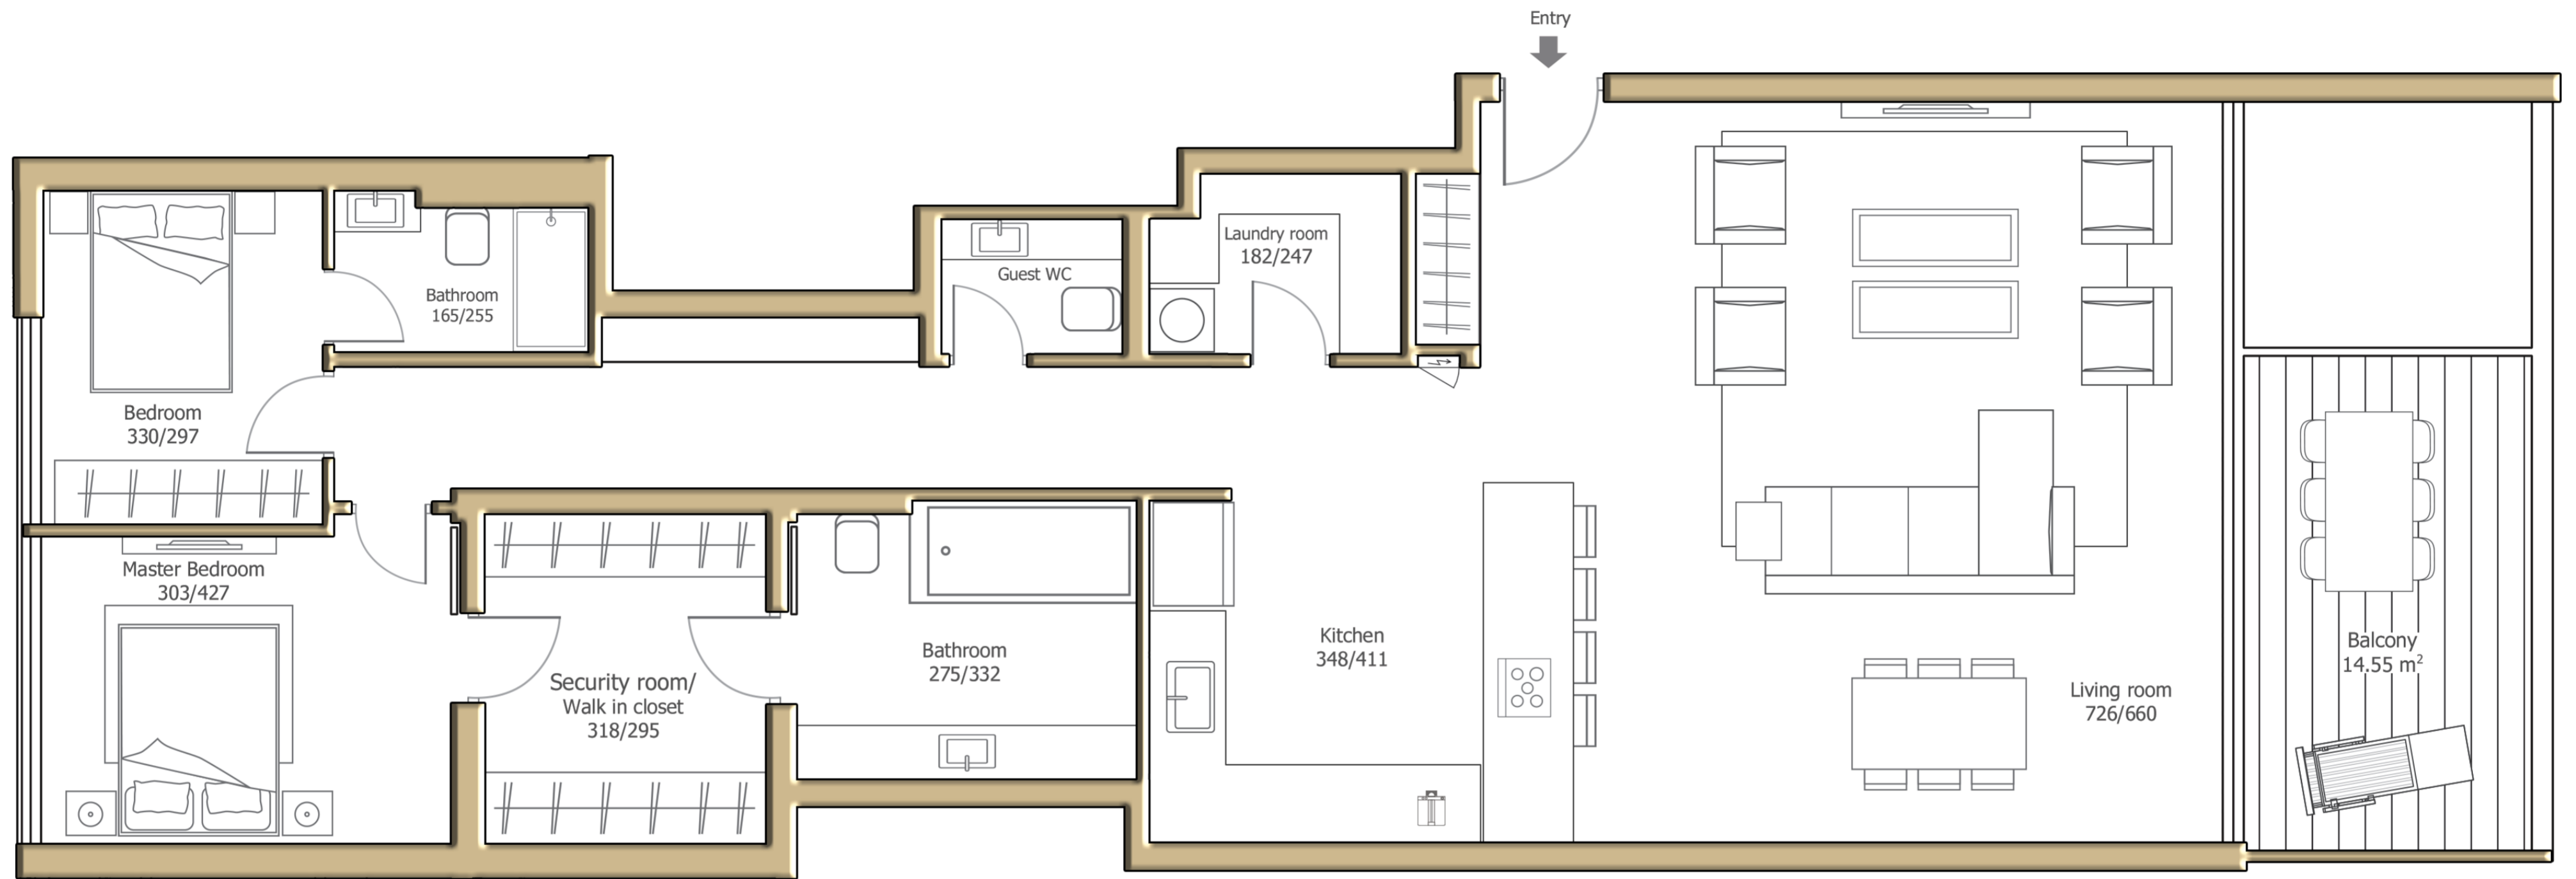

APARTMENT AREA 145.6 SQM

TERRACE AREA 14.55 SQM

WEST - EAST

Port
TEL AVIV
RESIDENCE

3 Floor | Apartment #5