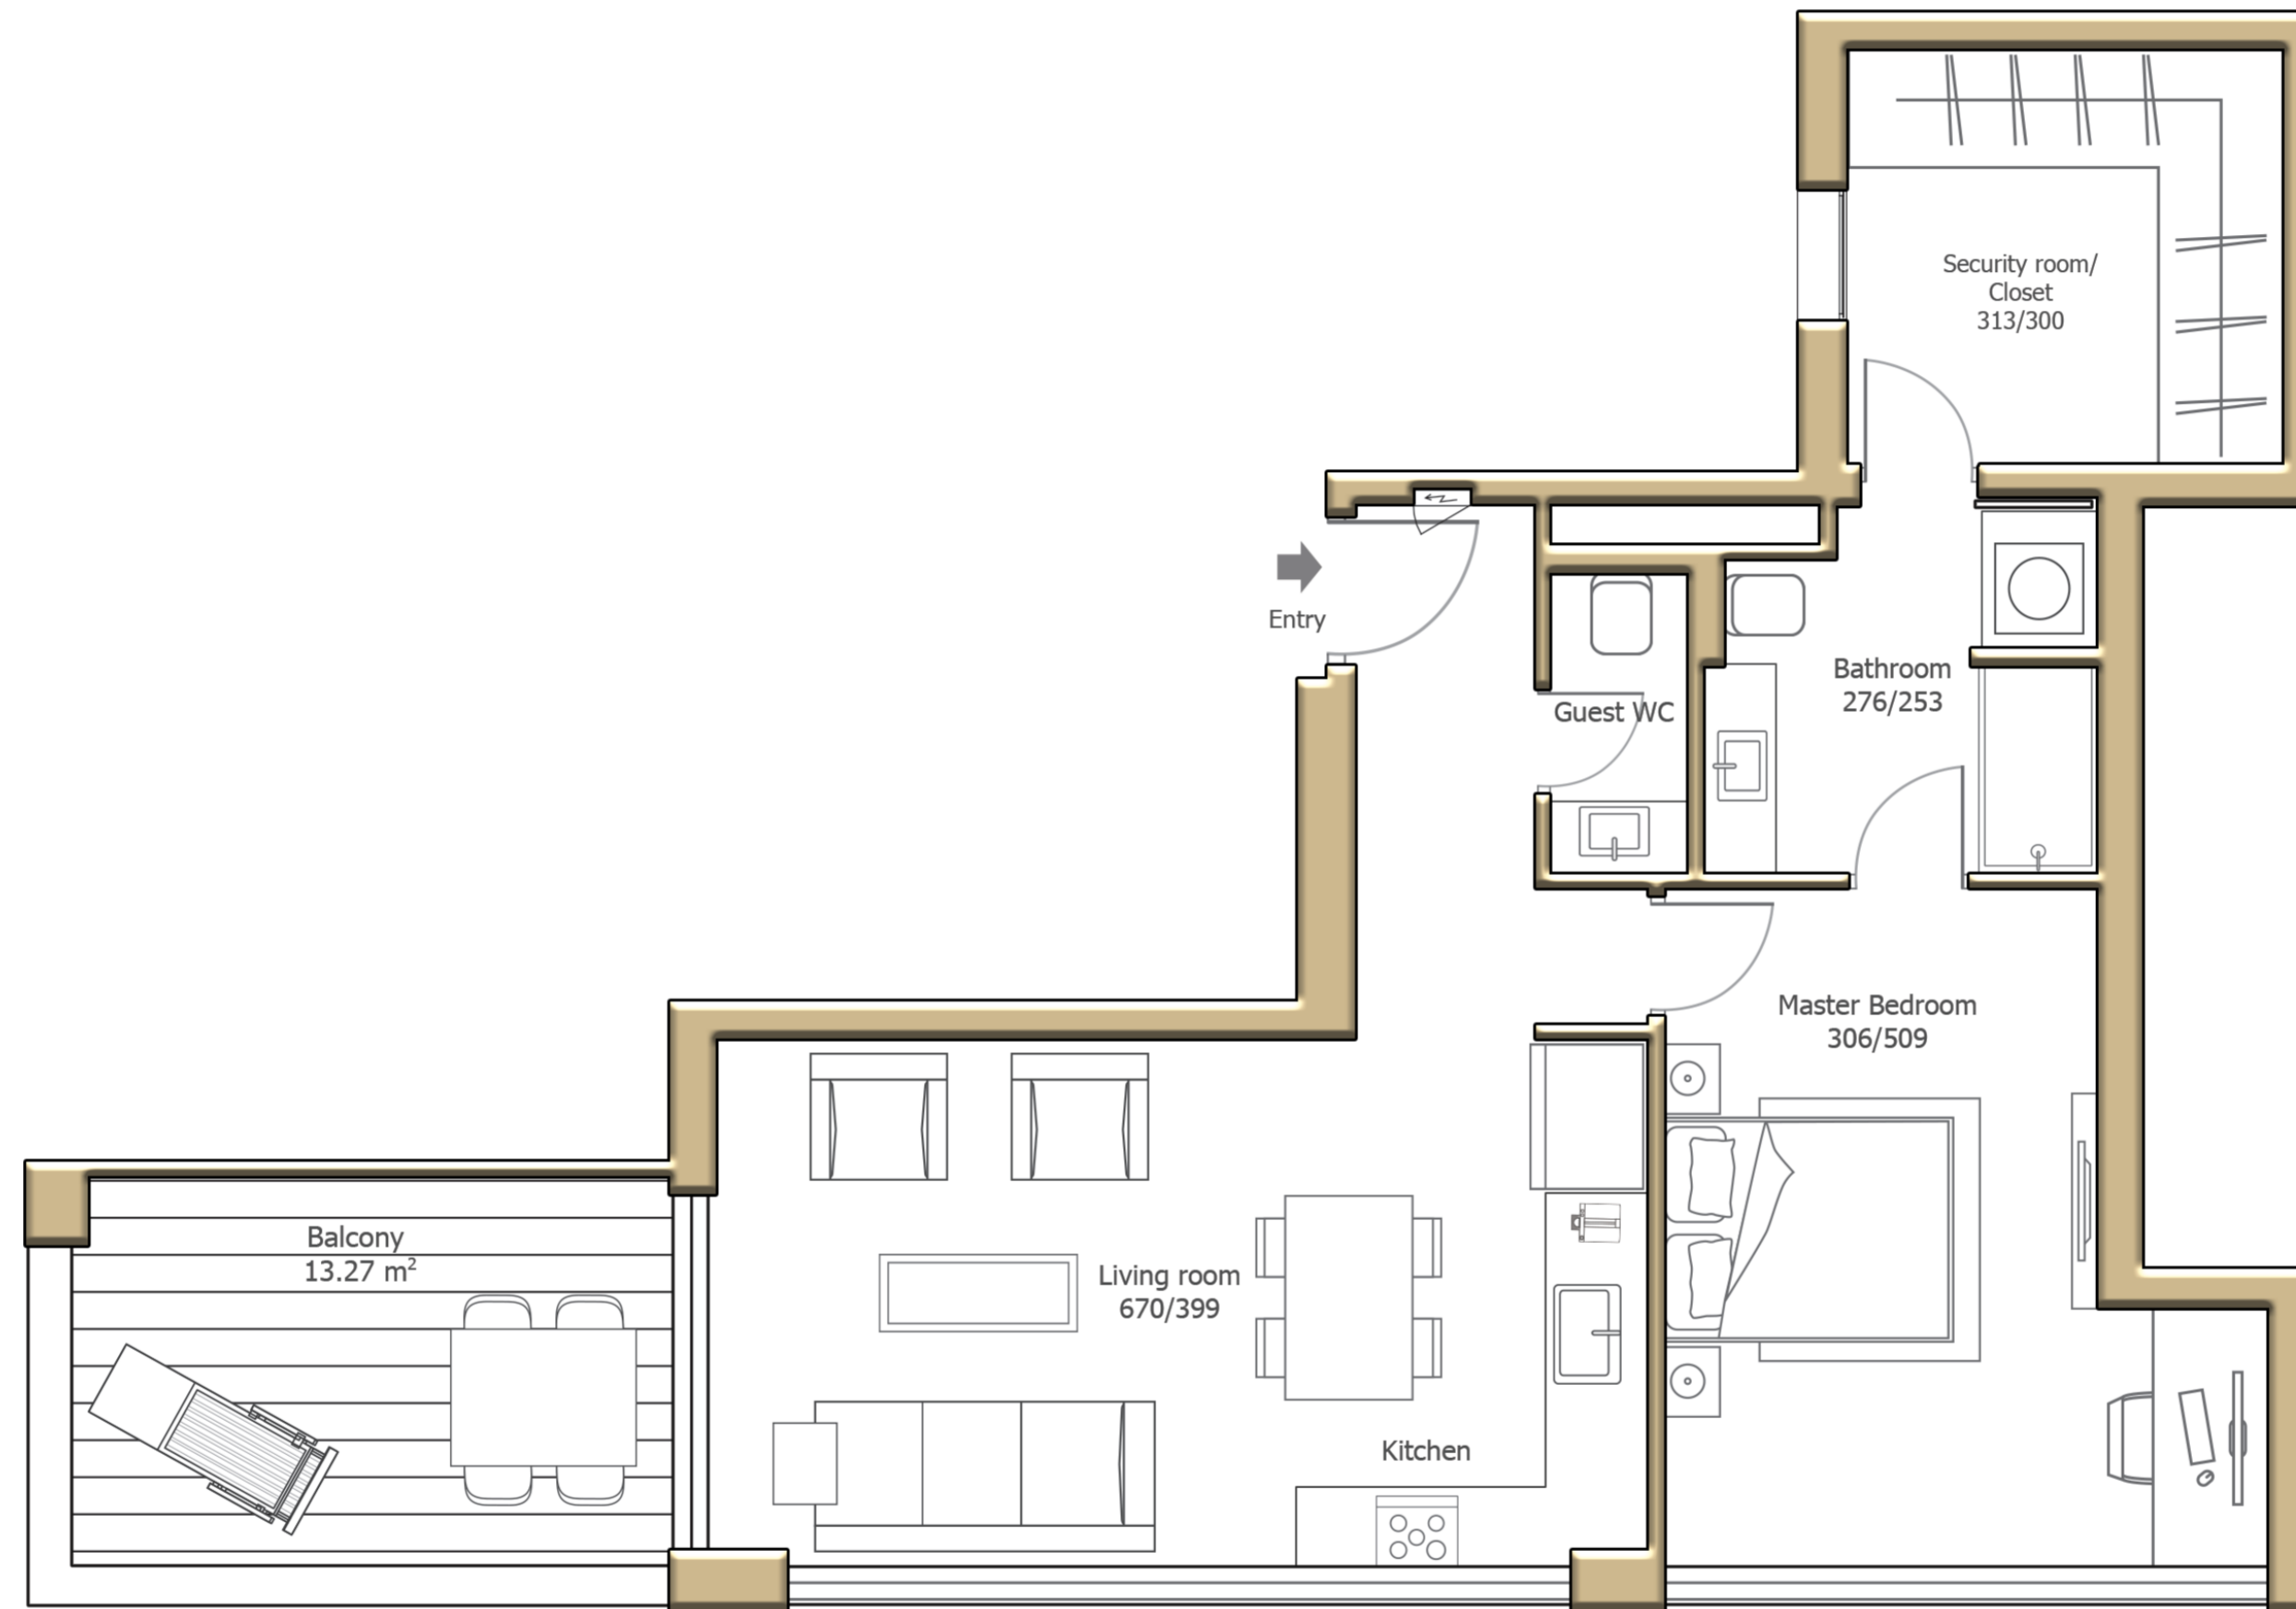

APARTMENT AREA 76.1 SQM
TERRACE AREA 13.27 SQM
EAST - SOUTH

Port
TEL AVIV
RESIDENCE

3 Floor | Apartment #6