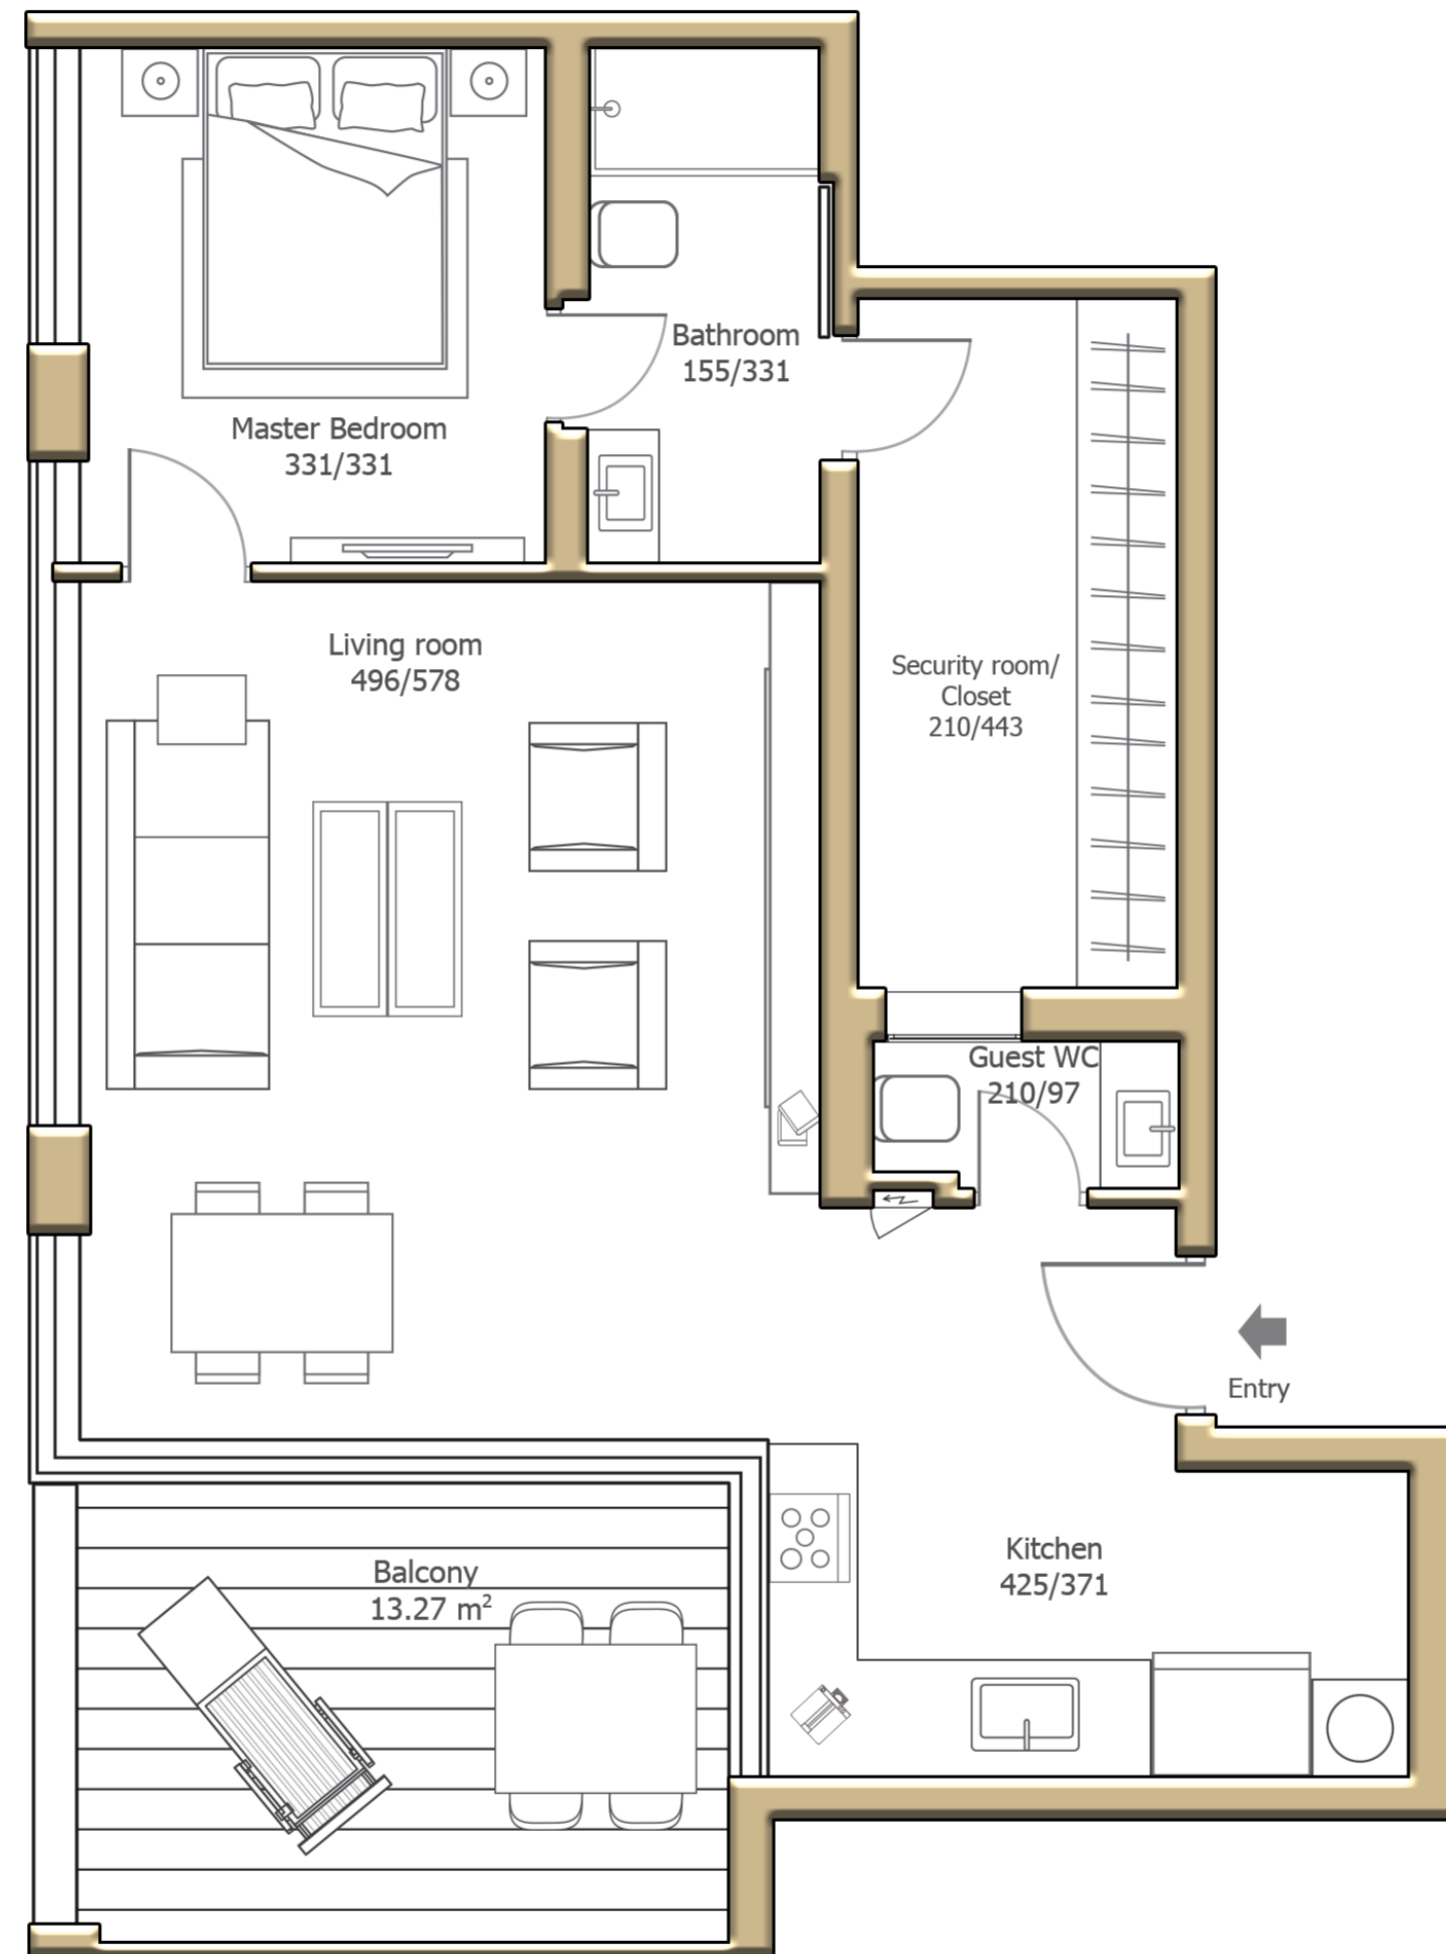

APARTMENT AREA 75.60 SQM

TERRACE AREA 13.27 SQM

EAST - SOUTH

Port
TEL AVIV
RESIDENCE

3 Floor | Apartment #7