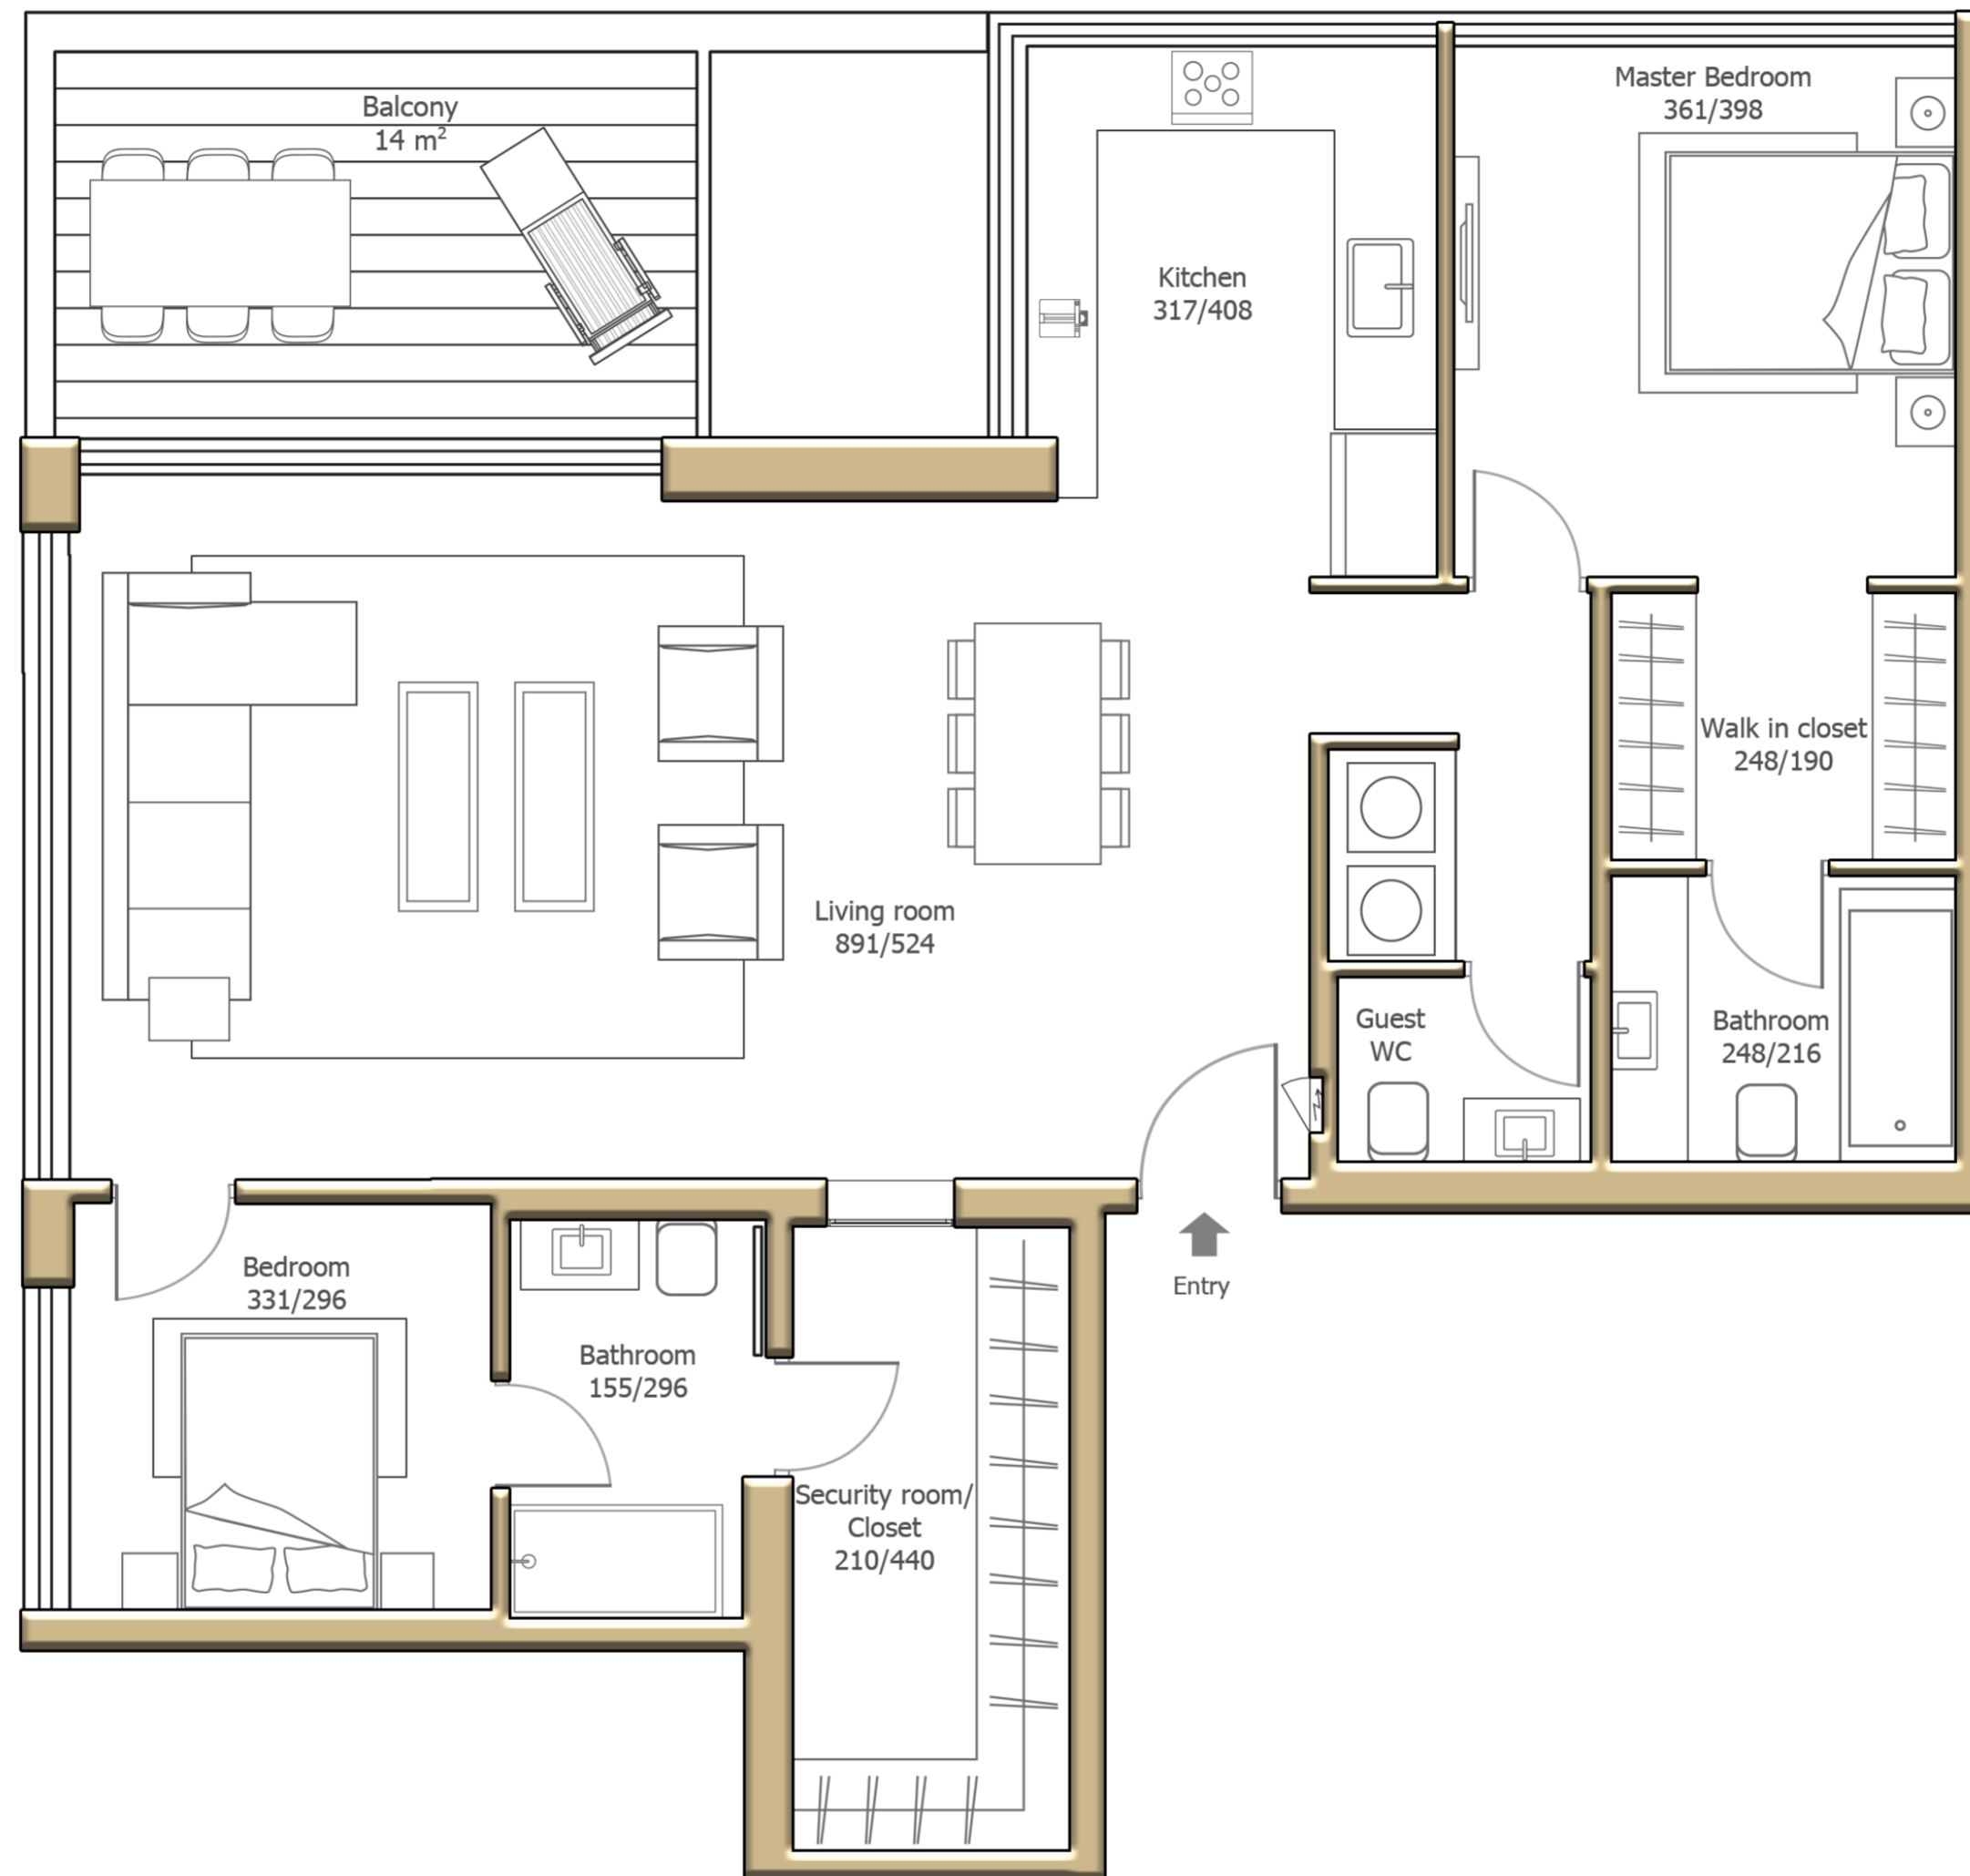

APARTMENT AREA 121.67 SQM

TERRACE AREA 14 SQM

SOUTH - WEST

Port
TEL AVIV
RESIDENCE

3 Floor | Apartment #8